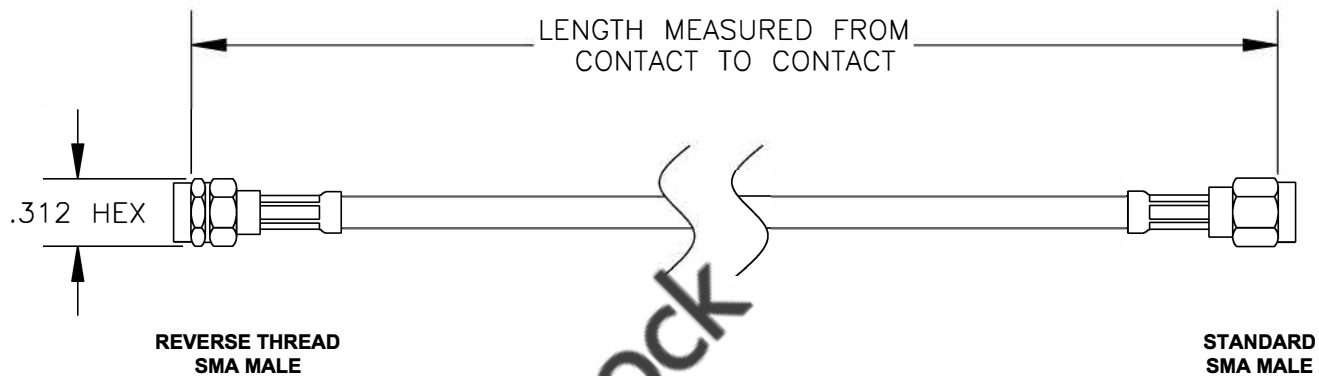

COMPONENTS	IMPEDANCE
REVERSE THREAD SMA MALE	50 OHM
STANDARD SMA MALE	50 OHM

Standard Lengths	
-12	12"
-24	24"
-36	36"
-48	48"
-60	60"
-XXX	Custom Length in inches

8TH FLOOR, BUILDING 1, YONGFU SCIENCE AND TECHNOLOGY CENTER INDUSTRIAL PARK, NANZHA DISTRICT 5, HUMEN, 523900, DONGGUAN, GUANGDONG, CHINA
 WEBSITE: www.ebeestock.com
 EMAIL: sales@ebeestock.com

ET37156		DES. CABLE ASSEMBLY, RG142B/U, REVERSE THREAD SMA MALE TO STANDARD SMA MALE	
----------------	--	---	--

REV. A	FSCM NO. 53919	CAD FILE 020608	SCALE N/A	SIZE A	147
--------	-----------------------	-----------------	-----------	--------	-----

- NOTES:**
- UNLESS OTHERWISE SPECIFIED ALL DIMENSIONS ARE NOMINAL.
 - ALL SPECIFICATIONS ARE SUBJECT TO CHANGE WITHOUT NOTICE AT ANY TIME.
 - DIMENSIONS ARE IN INCHES.
 - LENGTH TOLERANCE IS $\pm 1.5\%$ OR $\pm 3/8"$, WHICHEVER IS GREATER.