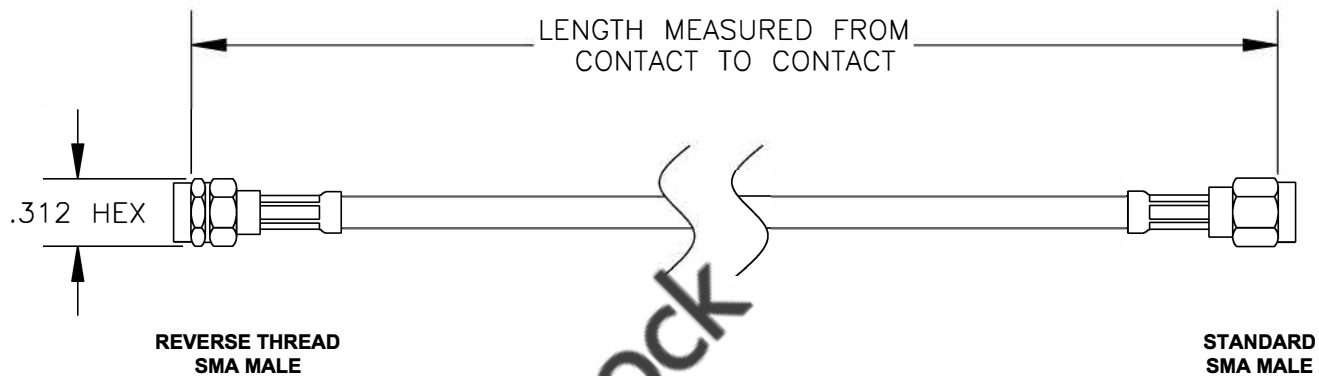

COMPONENTS	IMPEDANCE
REVERSE THREAD SMA MALE	50 OHM
STANDARD SMA MALE	50 OHM

Standard Lengths	
-12	12"
-24	24"
-36	36"
-48	48"
-60	60"
-XXX	Custom Length in inches

**8TH FLOOR, BUILDING 1, YONGFU SCIENCE AND TECHNOLOGY CENTER INDUSTRIAL PARK, NANZHA DISTRICT 5, HUMEN, 523900, DONGGUAN, GUANGDONG, CHINA**  
 WEBSITE: [www.ebeestock.com](http://www.ebeestock.com)  
 EMAIL: [sales@ebeestock.com](mailto:sales@ebeestock.com)

<b>ET37157</b>		DES. CABLE ASSEMBLY, RG142B/U, REVERSE THREAD SMA MALE TO STANDARD SMA MALE	
----------------	--	---	--

REV. A	<b>FSCM NO. 53919</b>	CAD FILE 020608	SCALE N/A	SIZE A	147
--------	-----------------------	-----------------	-----------	--------	-----

- NOTES:
- UNLESS OTHERWISE SPECIFIED ALL DIMENSIONS ARE NOMINAL.
  - ALL SPECIFICATIONS ARE SUBJECT TO CHANGE WITHOUT NOTICE AT ANY TIME.
  - DIMENSIONS ARE IN INCHES.
  - LENGTH TOLERANCE IS  $\pm 1.5\%$  OR  $\pm 3/8"$ , WHICHEVER IS GREATER.