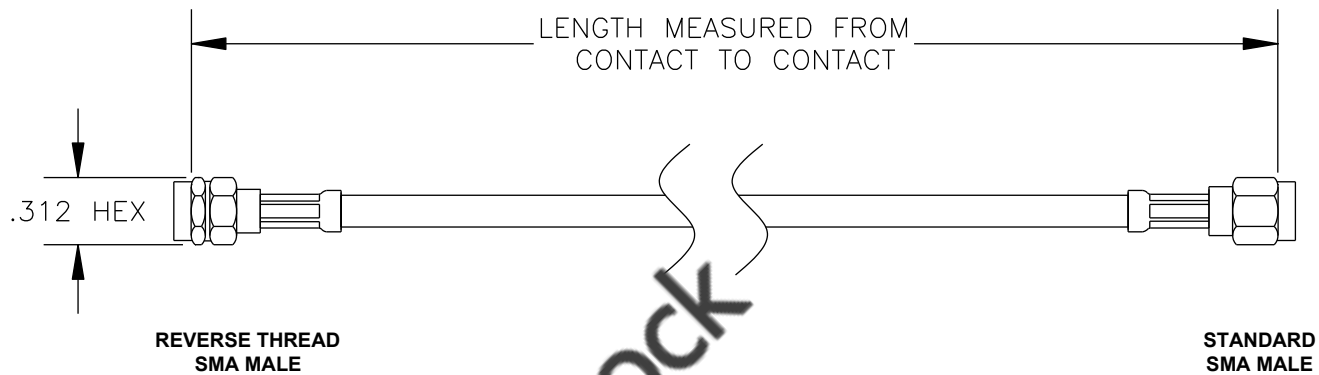

COMPONENTS	IMPEDANCE
REVERSE THREAD SMA MALE	50 OHM
STANDARD SMA MALE	50 OHM

Standard Lengths	
-12	12"
-24	24"
-36	36"
-48	48"
-60	60"
-XXX	Custom Length in inches

RoHS
Compliance
Certified

8TH FLOOR, BUILDING 1, YONGFU SCIENCE AND TECHNOLOGY CENTER INDUSTRIAL PARK, NANZHA DISTRICT 5, HUMEN, 523900, DONGGUAN, GUANGDONG, CHINA
 WEBSITE: www.ebeestock.com
 EMAIL: sales@ebeestock.com

ET37159		DES. CABLE ASSEMBLY, RG142B/U, REVERSE THREAD SMA MALE TO STANDARD SMA MALE (LEAD FREE)	
----------------	--	---	--

REV. A	FSCM NO. 53919	CAD FILE 020608	SCALE N/A	SIZE A 147
--------	-----------------------	-----------------	-----------	------------

- NOTES:
1. UNLESS OTHERWISE SPECIFIED ALL DIMENSIONS ARE NOMINAL.
 2. ALL SPECIFICATIONS ARE SUBJECT TO CHANGE WITHOUT NOTICE AT ANY TIME.
 3. DIMENSIONS ARE IN INCHES.
 4. LENGTH TOLERANCE IS $\pm 1.5\%$ OR $\pm 3/8"$, WHICHEVER IS GREATER.