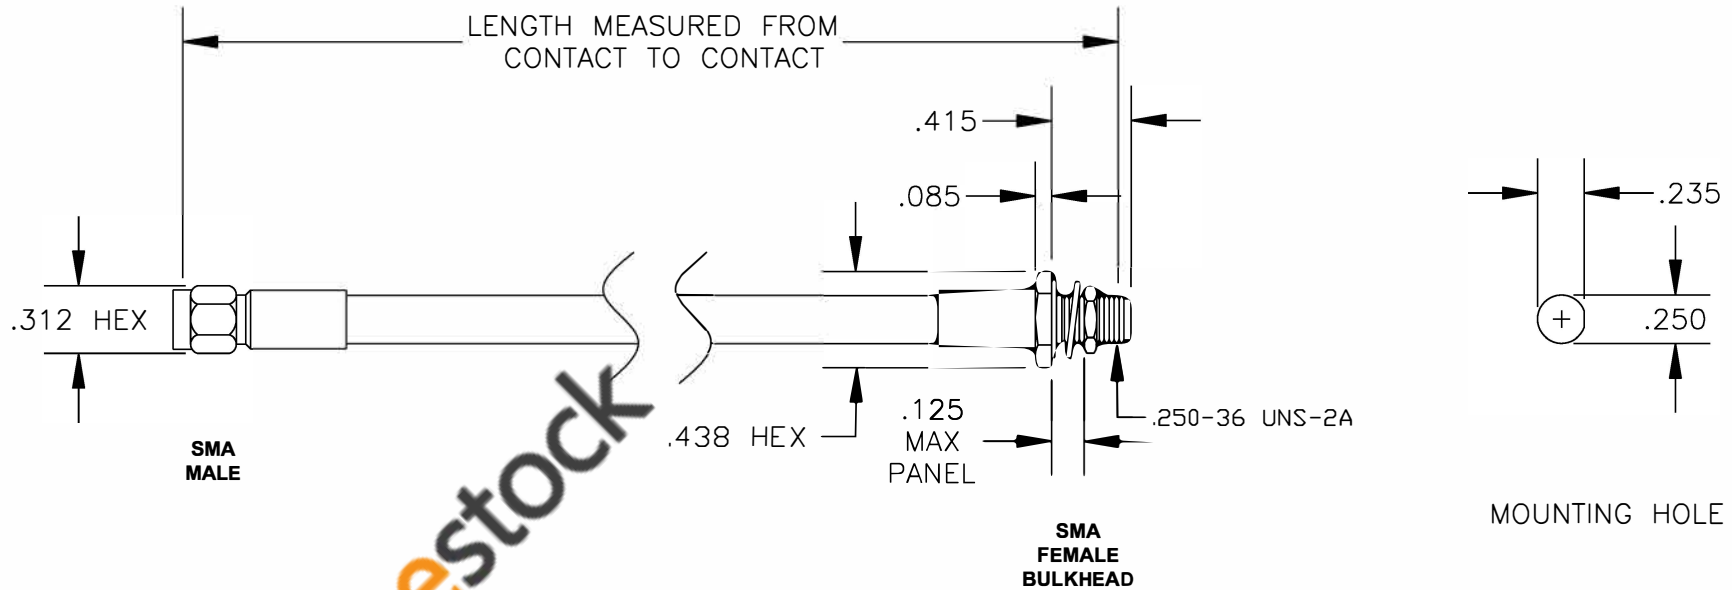

COMPONENTS	IMPEDANCE
SMA MALE	50 OHM
SMA FEMALE BULKHEAD	50 OHM

Standard Lengths	
-12	12"
-24	24"
-36	36"
-48	48"
-60	60"
-XXX	Custom Length in inches

8TH FLOOR, BUILDING 1, YONGFU SCIENCE AND TECHNOLOGY CENTER INDUSTRIAL PARK, NANZHA DISTRICT 5, HUMEN, 523900, DONGGUAN, GUANGDONG, CHINA
 WEBSITE: www.ebeestock.com
 EMAIL: sales@ebeestock.com

RoHS Compliance Certified

ET37164		DES. CABLE ASSEMBLY, RG401/U, SMA MALE TO SMA FEMALE BULKHEAD (LEAD FREE)	
REV. A	FSCM NO. 53919	CAD FILE 012808	SCALE N/A SIZE A 147

- NOTES:**
1. UNLESS OTHERWISE SPECIFIED ALL DIMENSIONS ARE NOMINAL.
 2. ALL SPECIFICATIONS ARE SUBJECT TO CHANGE WITHOUT NOTICE AT ANY TIME.
 3. DIMENSIONS ARE IN INCHES.
 4. LENGTH TOLERANCE IS $\pm 1.5\%$ OR $\pm 3/8"$, WHICHEVER IS GREATER.