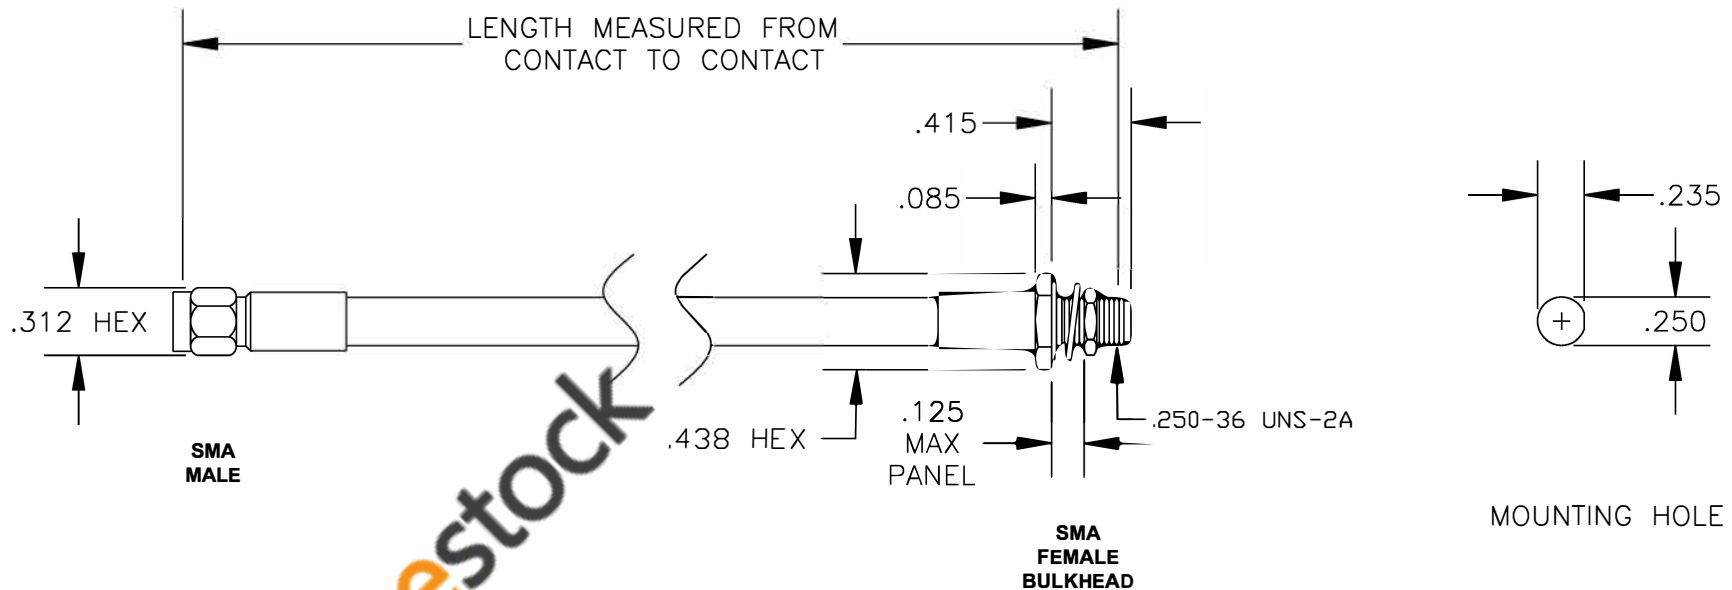

COMPONENTS	IMPEDANCE
SMA MALE	50 OHM
SMA FEMALE BULKHEAD	50 OHM

Standard Lengths	
-12	12"
-24	24"
-36	36"
-48	48"
-60	60"
-XXX	Custom Length in inches

8TH FLOOR, BUILDING 1, YONGFU SCIENCE AND TECHNOLOGY CENTER INDUSTRIAL PARK, NANZHA DISTRICT 5, HUMEN, 523900, DONGGUAN, GUANGDONG, CHINA
 WEBSITE: www.ebeestock.com
 EMAIL: sales@ebeestock.com

ET37165		DES. CABLE ASSEMBLY, RG401/U, SMA MALE TO SMA FEMALE BULKHEAD (LEAD FREE)		
REV. A	FSCM NO. 53919	CAD FILE 012808	SCALE N/A	SIZE A 147

RoHS Compliance Certified

- NOTES:**
1. UNLESS OTHERWISE SPECIFIED ALL DIMENSIONS ARE NOMINAL.
 2. ALL SPECIFICATIONS ARE SUBJECT TO CHANGE WITHOUT NOTICE AT ANY TIME.
 3. DIMENSIONS ARE IN INCHES.
 4. LENGTH TOLERANCE IS $\pm 1.5\%$ OR $\pm 3/8"$, WHICHEVER IS GREATER.