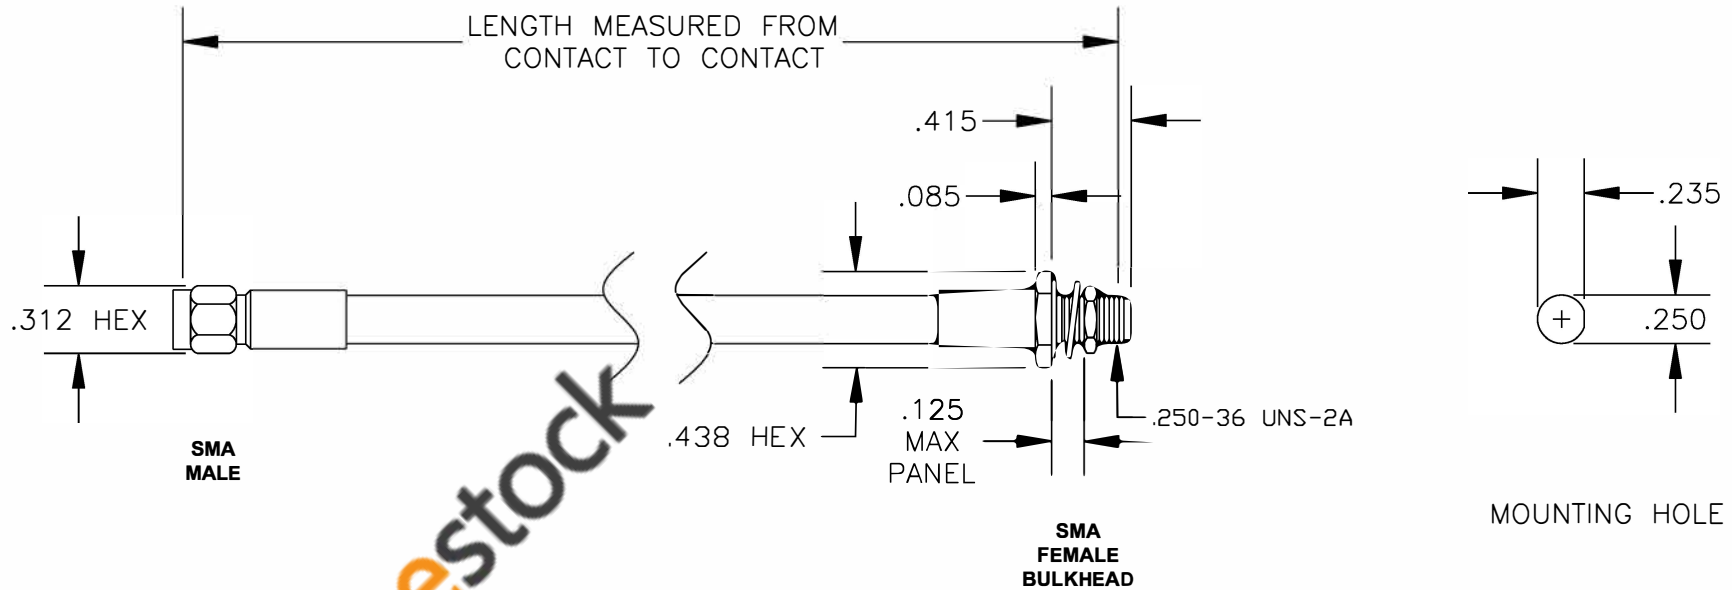

COMPONENTS	IMPEDANCE
SMA MALE	50 OHM
SMA FEMALE BULKHEAD	50 OHM

Standard Lengths	
-12	12"
-24	24"
-36	36"
-48	48"
-60	60"
-XXX	Custom Length in inches

8TH FLOOR, BUILDING 1, YONGFU SCIENCE AND TECHNOLOGY CENTER INDUSTRIAL PARK, NANZHA DISTRICT 5, HUMEN, 523900, DONGGUAN, GUANGDONG, CHINA
 WEBSITE: www.ebeestock.com
 EMAIL: sales@ebeestock.com

RoHS Compliance Certified

ET37166		DES. CABLE ASSEMBLY, RG401/U, SMA MALE TO SMA FEMALE BULKHEAD (LEAD FREE)	
REV. A	FSCM NO. 53919	CAD FILE 012808	SCALE N/A SIZE A 147

- NOTES:**
1. UNLESS OTHERWISE SPECIFIED ALL DIMENSIONS ARE NOMINAL.
 2. ALL SPECIFICATIONS ARE SUBJECT TO CHANGE WITHOUT NOTICE AT ANY TIME.
 3. DIMENSIONS ARE IN INCHES.
 4. LENGTH TOLERANCE IS $\pm 1.5\%$ OR $\pm 3/8"$, WHICHEVER IS GREATER.