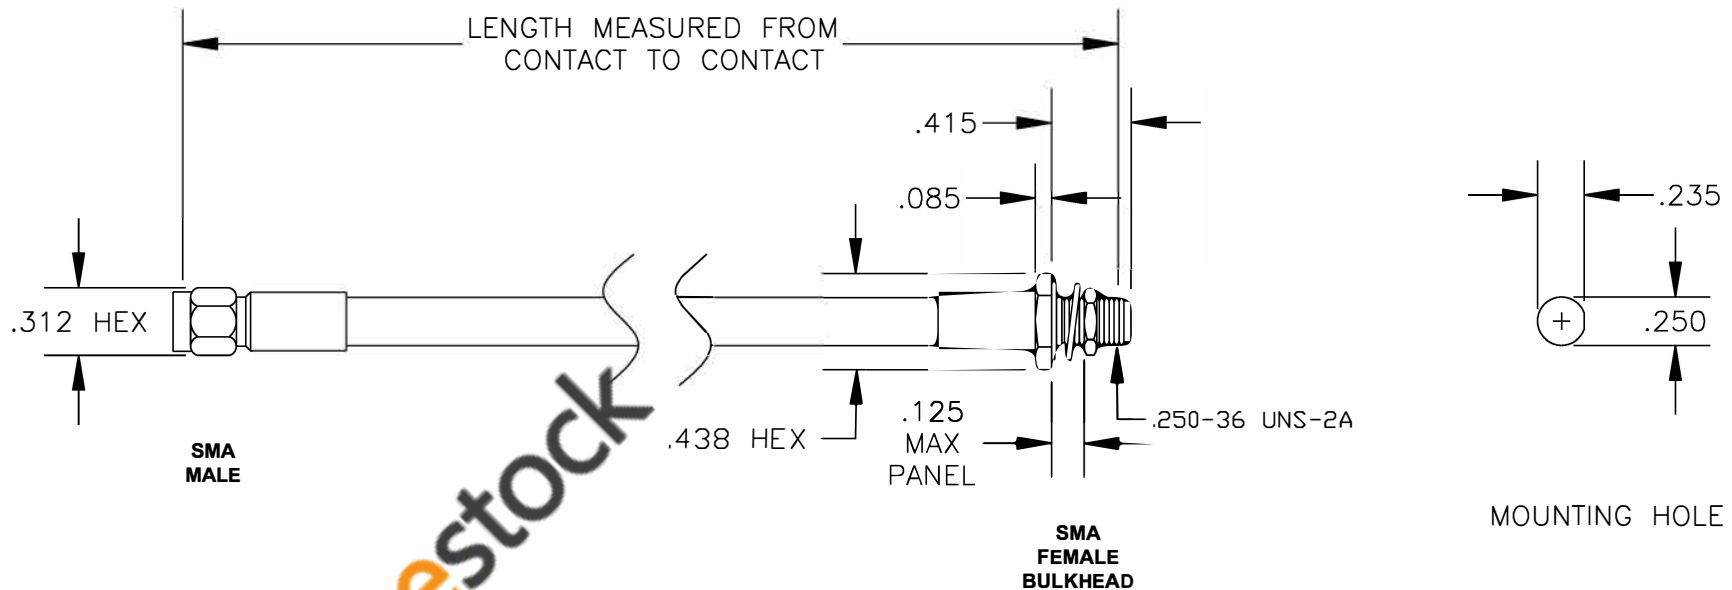

COMPONENTS	IMPEDANCE
SMA MALE	50 OHM
SMA FEMALE BULKHEAD	50 OHM

Standard Lengths	
-12	12"
-24	24"
-36	36"
-48	48"
-60	60"
-XXX	Custom Length in inches

RoHS  
Compliance  
Certified

**8TH FLOOR, BUILDING 1, YONGFU SCIENCE AND TECHNOLOGY CENTER INDUSTRIAL PARK, NANZHA DISTRICT 5, HUMEN, 523900, DONGGUAN, GUANGDONG, CHINA**  
 WEBSITE: [www.ebeestock.com](http://www.ebeestock.com)  
 EMAIL: [sales@ebeestock.com](mailto:sales@ebeestock.com)

<b>ET37167</b>		DES. CABLE ASSEMBLY, RG401/U, SMA MALE TO SMA FEMALE BULKHEAD (LEAD FREE)	
----------------	--	---	--

REV. A	<b>FSCM NO. 53919</b>	CAD FILE 012808	SCALE N/A	SIZE A 147
--------	-----------------------	-----------------	-----------	------------

- NOTES:**
1. UNLESS OTHERWISE SPECIFIED ALL DIMENSIONS ARE NOMINAL.
  2. ALL SPECIFICATIONS ARE SUBJECT TO CHANGE WITHOUT NOTICE AT ANY TIME.
  3. DIMENSIONS ARE IN INCHES.
  4. LENGTH TOLERANCE IS  $\pm 1.5\%$  OR  $\pm 3/8"$ , WHICHEVER IS GREATER.