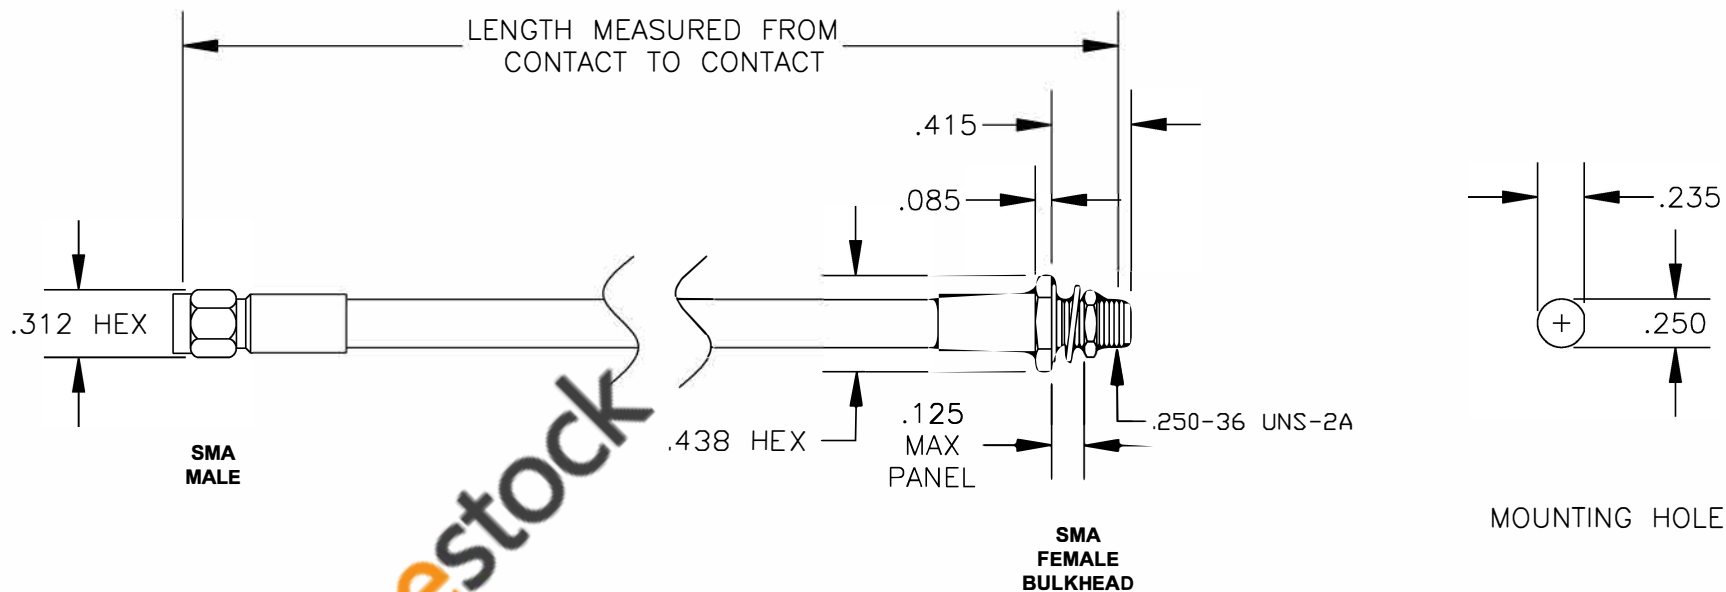

COMPONENTS	IMPEDANCE
SMA MALE	50 OHM
SMA FEMALE BULKHEAD	50 OHM

Standard Lengths	
-12	12"
-24	24"
-36	36"
-48	48"
-60	60"
-XXX	Custom Length in inches

8TH FLOOR, BUILDING 1, YONGFU SCIENCE AND TECHNOLOGY CENTER INDUSTRIAL PARK, NANZHA DISTRICT 5, HUMEN, 523900, DONGGUAN, GUANGDONG, CHINA
 WEBSITE: www.ebeestock.com
 EMAIL: sales@ebeestock.com

ET37169		DES. CABLE ASSEMBLY, RG401/U, SMA MALE TO SMA FEMALE BULKHEAD (LEAD FREE)	
----------------	--	---	--

REV. A	FSCM NO. 53919	CAD FILE 012808	SCALE N/A	SIZE A 147
--------	----------------	-----------------	-----------	------------

RoHS Compliance Certified

- NOTES:**
1. UNLESS OTHERWISE SPECIFIED ALL DIMENSIONS ARE NOMINAL.
 2. ALL SPECIFICATIONS ARE SUBJECT TO CHANGE WITHOUT NOTICE AT ANY TIME.
 3. DIMENSIONS ARE IN INCHES.
 4. LENGTH TOLERANCE IS $\pm 1.5\%$ OR $\pm 3/8"$, WHICHEVER IS GREATER.