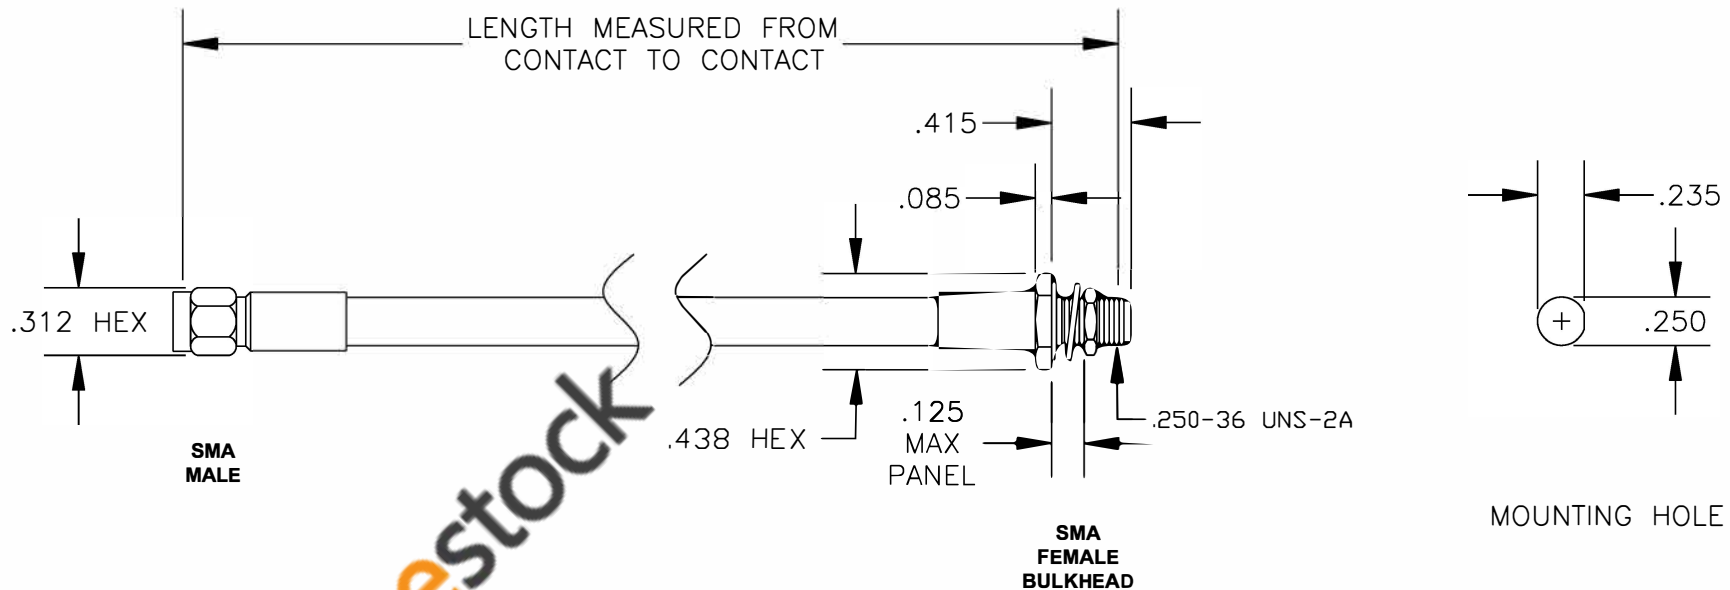

COMPONENTS	IMPEDANCE
SMA MALE	50 OHM
SMA FEMALE BULKHEAD	50 OHM

Standard Lengths	
-12	12"
-24	24"
-36	36"
-48	48"
-60	60"
-XXX	Custom Length in inches

RoHS
Compliance
Certified

8TH FLOOR, BUILDING 1, YONGFU SCIENCE AND TECHNOLOGY CENTER INDUSTRIAL PARK, NANZHA DISTRICT 5, HUMEN, 523900, DONGGUAN, GUANGDONG, CHINA
 WEBSITE: www.ebeestock.com
 EMAIL: sales@ebeestock.com

ET37170		DES. CABLE ASSEMBLY, RG401/U, SMA MALE TO SMA FEMALE BULKHEAD (LEAD FREE)	
----------------	--	---	--

REV. A	FSCM NO. 53919	CAD FILE 012808	SCALE N/A	SIZE A 147
--------	----------------	-----------------	-----------	------------

- NOTES:
1. UNLESS OTHERWISE SPECIFIED ALL DIMENSIONS ARE NOMINAL.
 2. ALL SPECIFICATIONS ARE SUBJECT TO CHANGE WITHOUT NOTICE AT ANY TIME.
 3. DIMENSIONS ARE IN INCHES.
 4. LENGTH TOLERANCE IS $\pm 1.5\%$ OR $\pm 3/8"$, WHICHEVER IS GREATER.