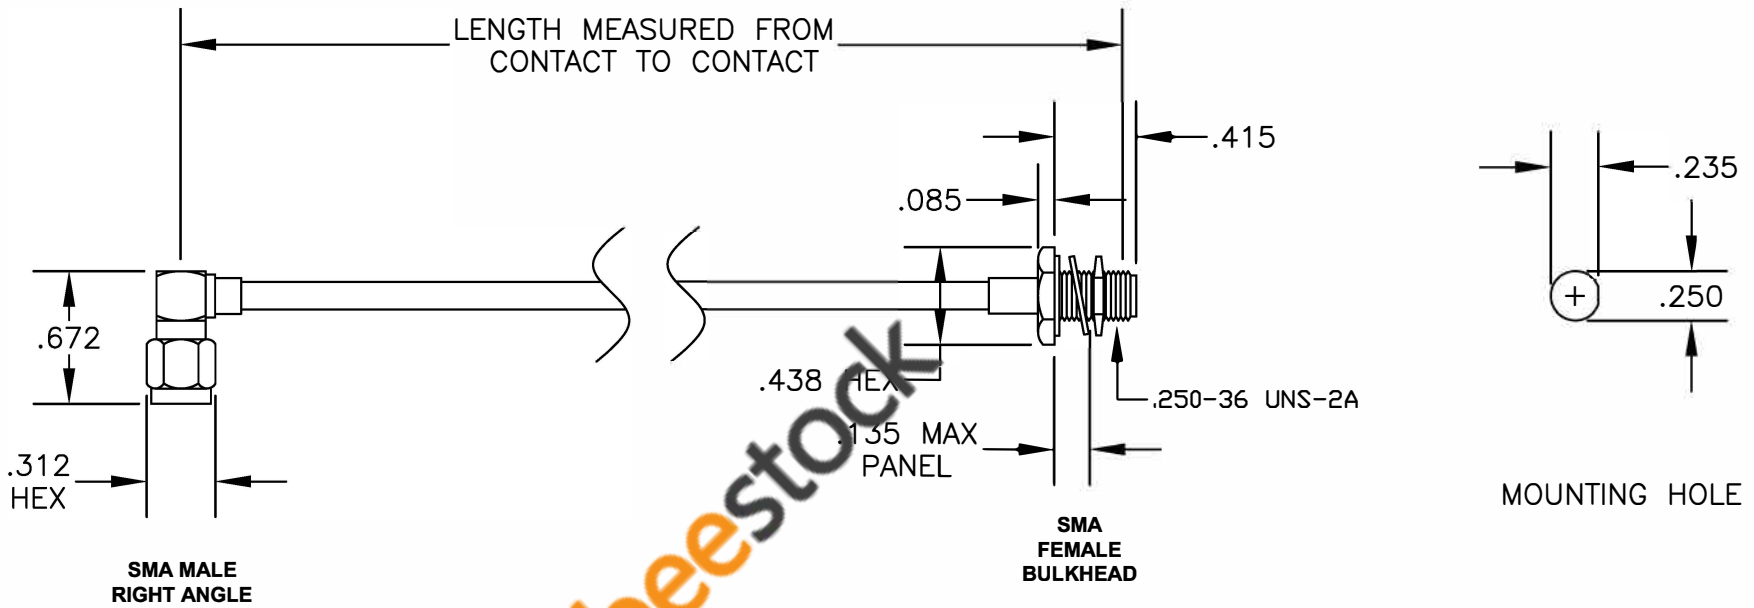

COMPONENTS	IMPEDANCE
SMA MALE RIGHT ANGLE	50 OHM
SMA FEMALE BULKHEAD	50 OHM

Standard Lengths	
-12	12"
-24	24"
-36	36"
-48	48"
-60	60"
-XXX	Custom Length in inches

ebeestock

8TH FLOOR, BUILDING 1, YONGFU SCIENCE AND TECHNOLOGY CENTER INDUSTRIAL PARK, NANZHA DISTRICT 5, HUMEN, 523900, DONGGUAN, GUANGDONG, CHINA
 WEBSITE: www.ebeestock.com
 EMAIL: sales@ebeestock.com

ET37179	DES. CABLE ASSEMBLY, PE-SR402AL, SMA MALE RIGHT ANGLE TO SMA FEMALE BULKHEAD
----------------	--

SIZE A	FSCM NO. 53919	CAD FILE 042109	SCALE N/A	127
--------	----------------	-----------------	-----------	-----

- NOTES:**
- UNLESS OTHERWISE SPECIFIED ALL DIMENSIONS ARE NOMINAL.
 - ALL SPECIFICATIONS ARE SUBJECT TO CHANGE WITHOUT NOTICE AT ANY TIME.
 - DIMENSIONS ARE IN INCHES.
 - LENGTH TOLERANCE IS $\pm 1.5\%$ OR $\pm 3/8"$, WHICHEVER IS GREATER.