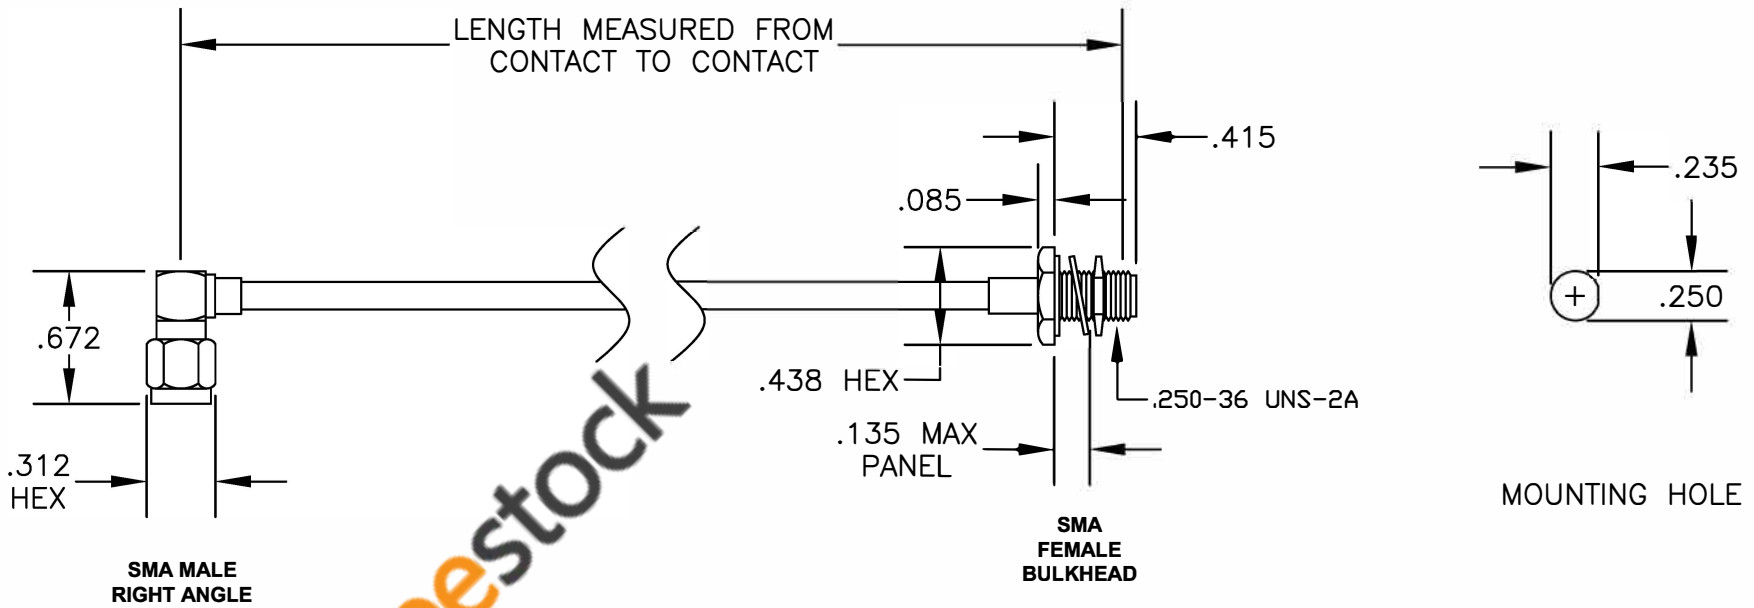

COMPONENTS	IMPEDANCE
SMA MALE RIGHT ANGLE	50 OHM
SMA FEMALE BULKHEAD	50 OHM

Standard Lengths	
-12	12"
-24	24"
-36	36"
-48	48"
-60	60"
-XXX	Custom Length in inches

 8TH FLOOR, BUILDING 1, YONGFU SCIENCE AND TECHNOLOGY CENTER INDUSTRIAL PARK, NANZHA DISTRICT 5, HUMEN, 523900, DONGGUAN, GUANGDONG, CHINA
 WEBSITE: www.ebeestock.com
 EMAIL: sales@ebeestock.com

ET37181 DES. CABLE ASSEMBLY, PE-SR402AL, SMA MALE RIGHT ANGLE TO SMA FEMALE BULKHEAD

SIZE A	FSCM NO. 53919	CAD FILE 042109	SCALE N/A	127
--------	----------------	-----------------	-----------	-----

- NOTES:
- UNLESS OTHERWISE SPECIFIED ALL DIMENSIONS ARE NOMINAL.
 - ALL SPECIFICATIONS ARE SUBJECT TO CHANGE WITHOUT NOTICE AT ANY TIME.
 - DIMENSIONS ARE IN INCHES.
 - LENGTH TOLERANCE IS $\pm 1.5\%$ OR $\pm 3/8"$, WHICHEVER IS GREATER.