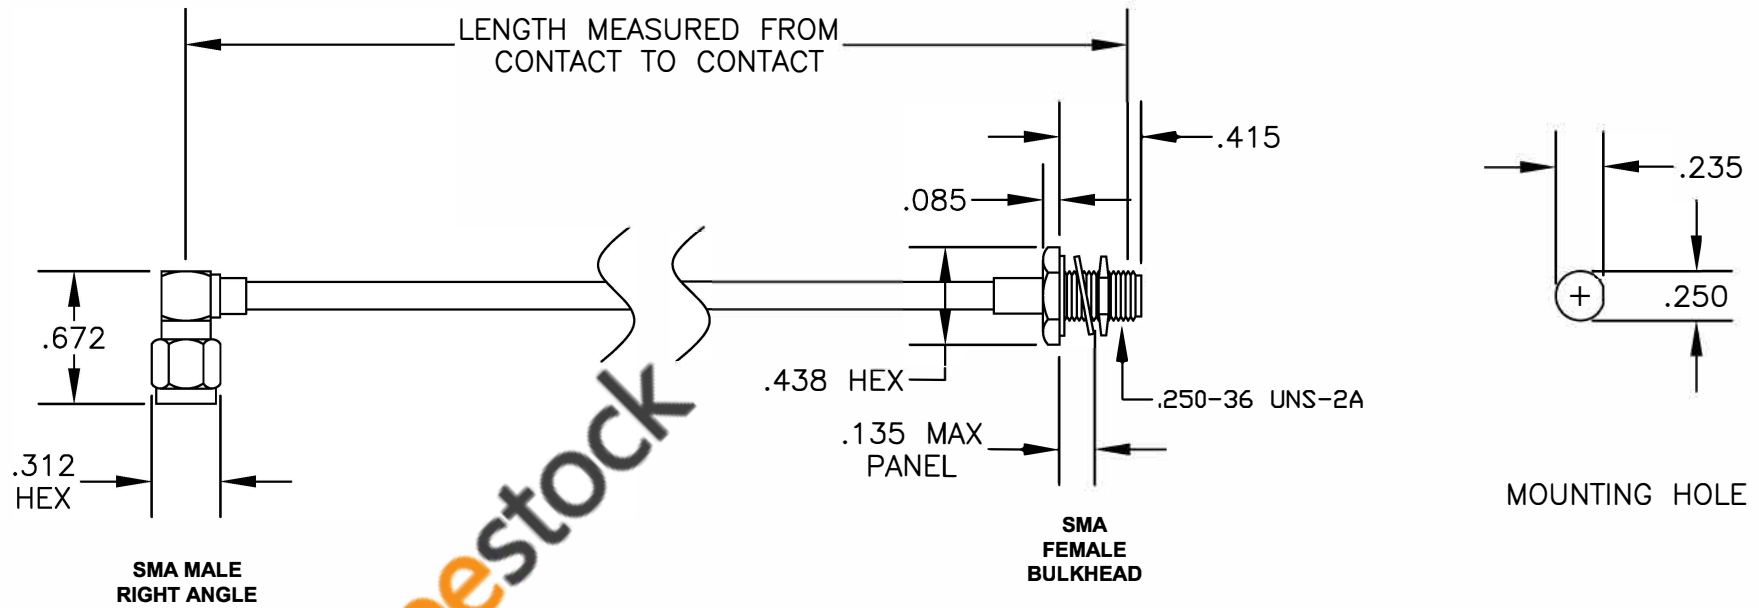

COMPONENTS	IMPEDANCE
SMA MALE RIGHT ANGLE	50 OHM
SMA FEMALE BULKHEAD	50 OHM

Standard Lengths	
-12	12"
-24	24"
-36	36"
-48	48"
-60	60"
-XXX	Custom Length in inches

8TH FLOOR, BUILDING 1, YONGFU SCIENCE AND TECHNOLOGY CENTER INDUSTRIAL PARK, NANZHA DISTRICT 5, HUMEN, 523900, DONG GUAN, GUANGDONG, CHINA
 WEBSITE: www.ebeestock.com
 EMAIL: sales@ebeestock.com

ET37186		DES. CABLE ASSEMBLY, PE-SR402AL, SMA MALE RIGHT ANGLE TO SMA FEMALE BULKHEAD		
SIZE A	FSCM NO. 53919	CAD FILE 042109	SCALE N/A	127

- NOTES:**
- UNLESS OTHERWISE SPECIFIED ALL DIMENSIONS ARE NOMINAL.
 - ALL SPECIFICATIONS ARE SUBJECT TO CHANGE WITHOUT NOTICE AT ANY TIME.
 - DIMENSIONS ARE IN INCHES.
 - LENGTH TOLERANCE IS $\pm 1.5\%$ OR $\pm 3/8"$, WHICHEVER IS GREATER.