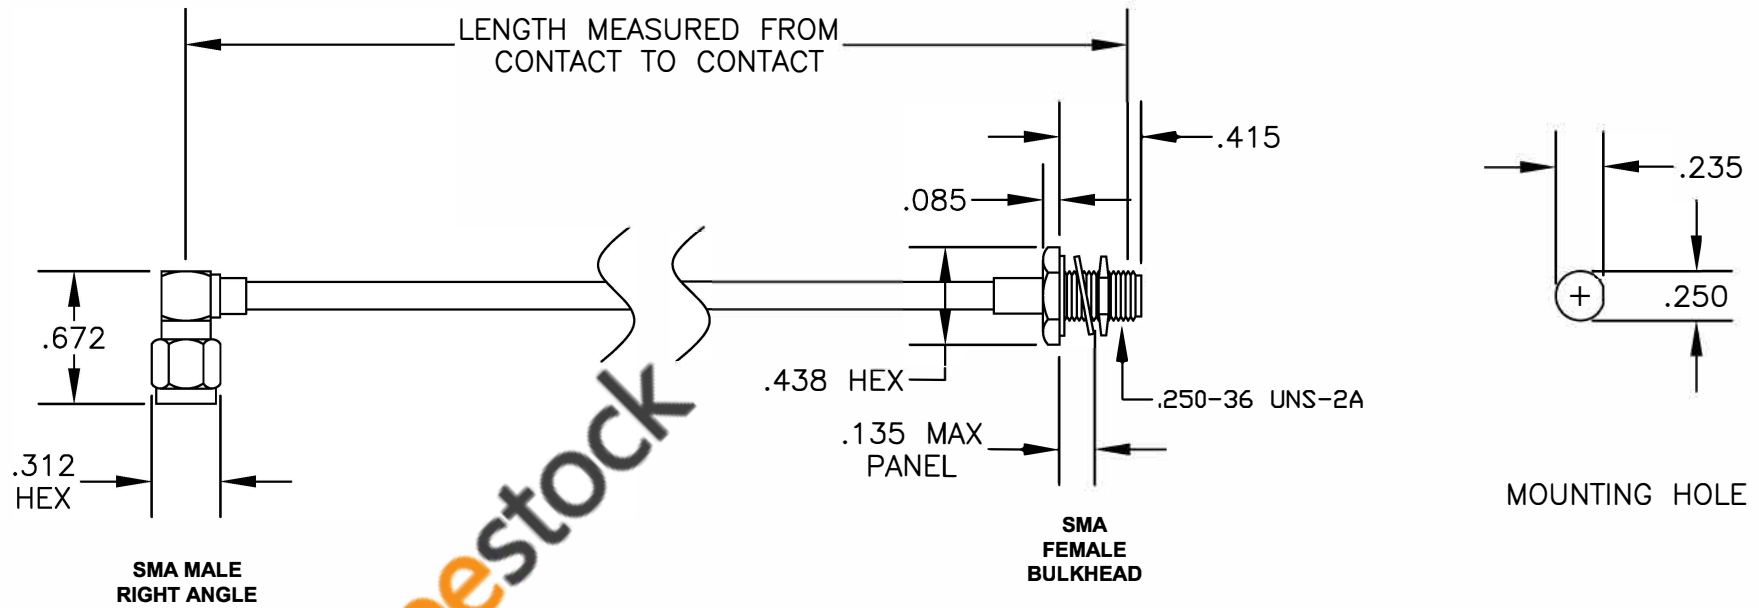

COMPONENTS	IMPEDANCE
SMA MALE RIGHT ANGLE	50 OHM
SMA FEMALE BULKHEAD	50 OHM

Standard Lengths	
-12	12"
-24	24"
-36	36"
-48	48"
-60	60"
-XXX	Custom Length in inches

 8TH FLOOR, BUILDING 1, YONGFU SCIENCE AND TECHNOLOGY CENTER INDUSTRIAL PARK, NANZHA DISTRICT 5, HUMEN, 523900, DONG GUAN, GUANGDONG, CHINA
 WEBSITE: www.ebeestock.com
 EMAIL: sales@ebeestock.com

ET37187 DES. CABLE ASSEMBLY, PE-SR402AL, SMA MALE RIGHT ANGLE TO SMA FEMALE BULKHEAD

SIZE A	FSCM NO. 53919	CAD FILE 042109	SCALE N/A	127
--------	----------------	-----------------	-----------	-----

- NOTES:**
- UNLESS OTHERWISE SPECIFIED ALL DIMENSIONS ARE NOMINAL.
 - ALL SPECIFICATIONS ARE SUBJECT TO CHANGE WITHOUT NOTICE AT ANY TIME.
 - DIMENSIONS ARE IN INCHES.
 - LENGTH TOLERANCE IS $\pm 1.5\%$ OR $\pm 3/8"$, WHICHEVER IS GREATER.