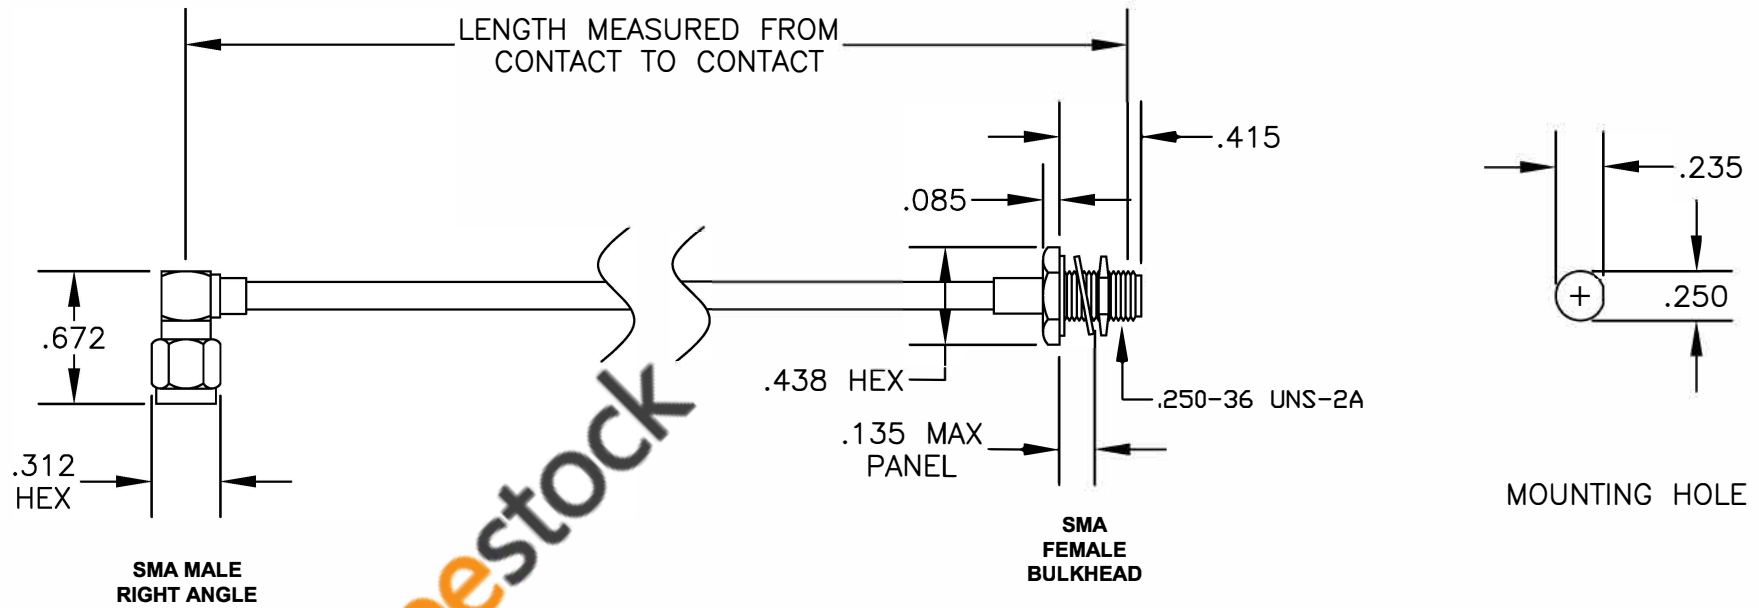

COMPONENTS	IMPEDANCE
SMA MALE RIGHT ANGLE	50 OHM
SMA FEMALE BULKHEAD	50 OHM

Standard Lengths	
-12	12"
-24	24"
-36	36"
-48	48"
-60	60"
-XXX	Custom Length in inches

 8TH FLOOR, BUILDING 1, YONGFU SCIENCE AND TECHNOLOGY CENTER INDUSTRIAL PARK, NANZHA DISTRICT 5, HUMEN, 523900, DONG GUAN, GUANGDONG, CHINA
 WEBSITE: www.ebeestock.com
 EMAIL: sales@ebeestock.com

ET37189 DES. CABLE ASSEMBLY, PE-SR402AL, SMA MALE RIGHT ANGLE TO SMA FEMALE BULKHEAD

SIZE A	FSCM NO. 53919	CAD FILE 042109	SCALE N/A	127
--------	----------------	-----------------	-----------	-----

- NOTES:**
- UNLESS OTHERWISE SPECIFIED ALL DIMENSIONS ARE NOMINAL.
 - ALL SPECIFICATIONS ARE SUBJECT TO CHANGE WITHOUT NOTICE AT ANY TIME.
 - DIMENSIONS ARE IN INCHES.
 - LENGTH TOLERANCE IS $\pm 1.5\%$ OR $\pm 3/8"$, WHICHEVER IS GREATER.