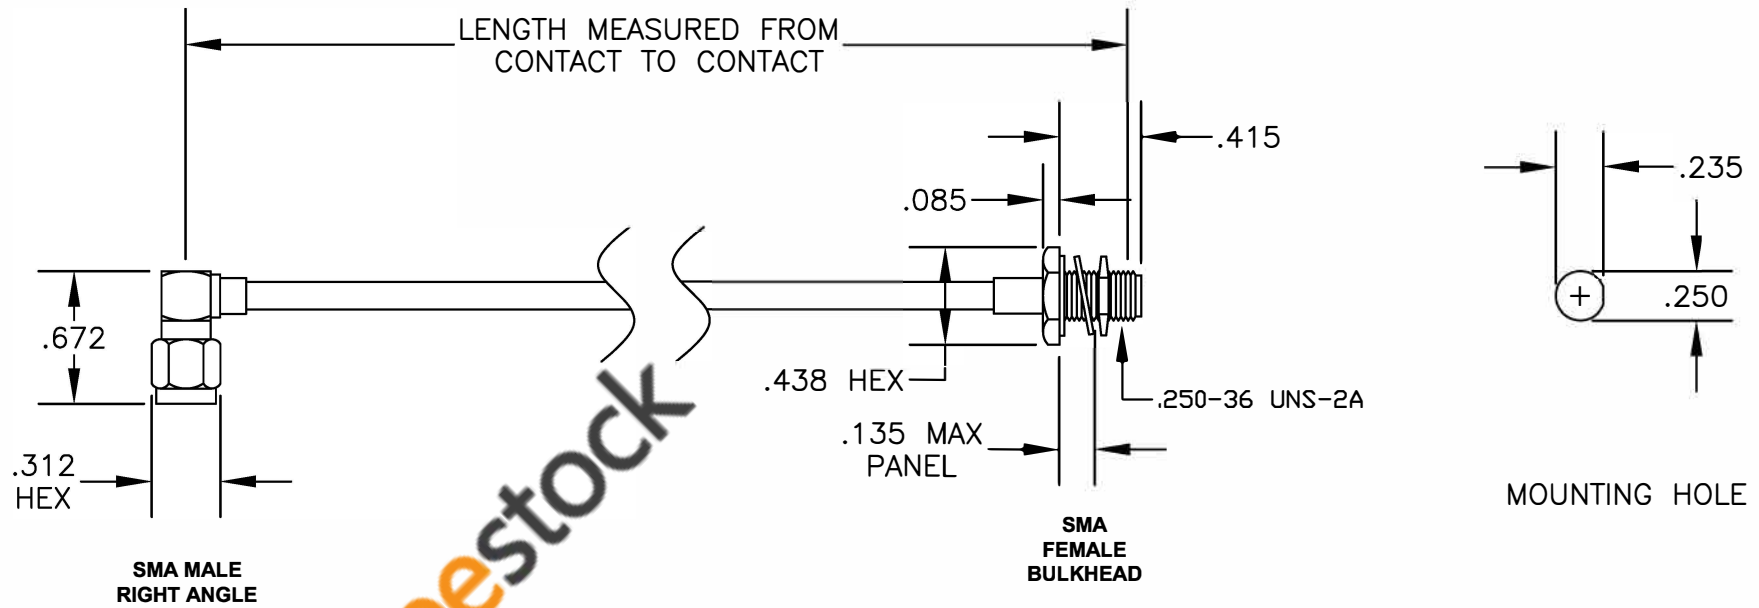

COMPONENTS	IMPEDANCE
SMA MALE RIGHT ANGLE	50 OHM
SMA FEMALE BULKHEAD	50 OHM

Standard Lengths	
-12	12"
-24	24"
-36	36"
-48	48"
-60	60"
-XXX	Custom Length in inches

8TH FLOOR, BUILDING 1, YONGFU SCIENCE AND TECHNOLOGY CENTER INDUSTRIAL PARK, NANZHA DISTRICT 5, HUMEN, 523900, DONGGUAN, GUANGDONG, CHINA
 WEBSITE: www.ebeestock.com
 EMAIL: sales@ebeestock.com

ET37191 DES. CABLE ASSEMBLY, PE-SR402AL, SMA MALE RIGHT ANGLE TO SMA FEMALE BULKHEAD

SIZE A	FSCM NO. 53919	CAD FILE 042109	SCALE N/A	127
--------	----------------	-----------------	-----------	-----

- NOTES:**
- UNLESS OTHERWISE SPECIFIED ALL DIMENSIONS ARE NOMINAL.
 - ALL SPECIFICATIONS ARE SUBJECT TO CHANGE WITHOUT NOTICE AT ANY TIME.
 - DIMENSIONS ARE IN INCHES.
 - LENGTH TOLERANCE IS $\pm 1.5\%$ OR $\pm 3/8"$, WHICHEVER IS GREATER.