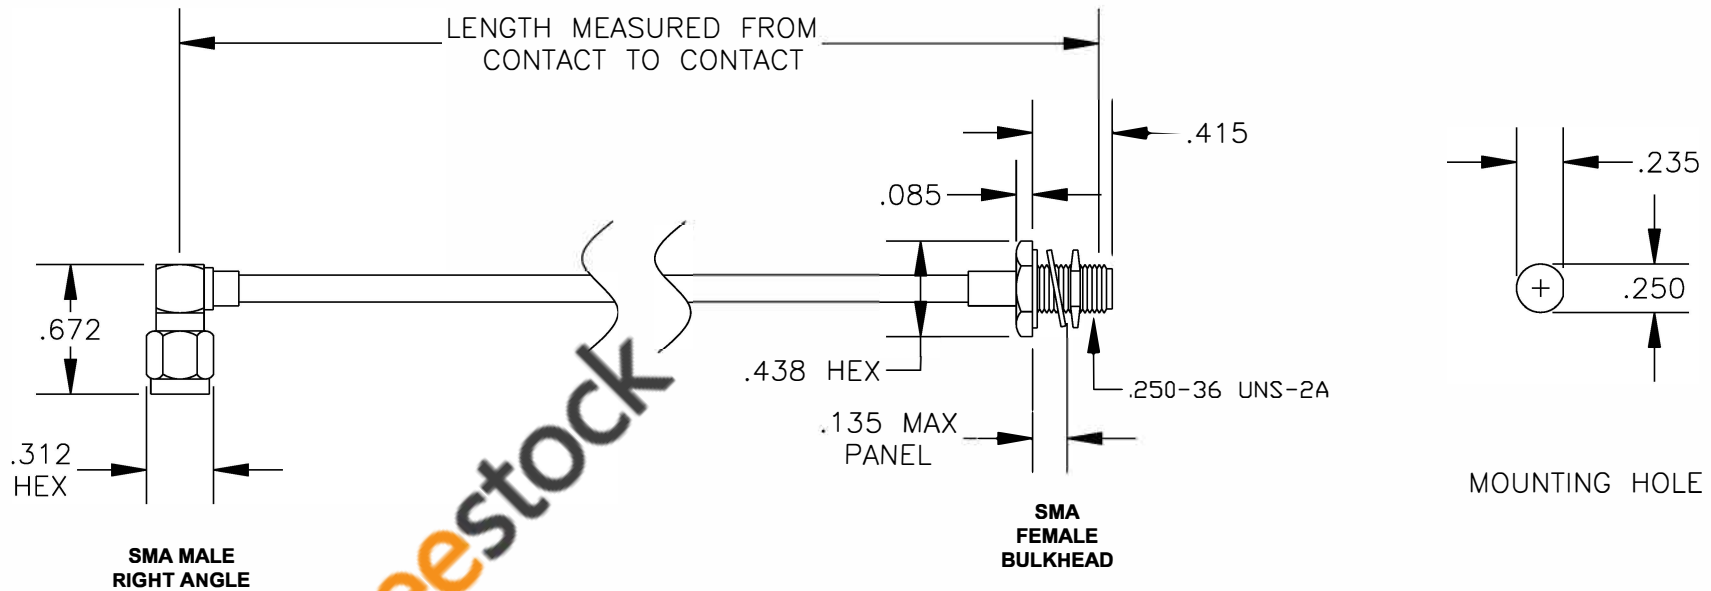

COMPONENTS	IMPEDANCE
SMA MALE RIGHT ANGLE	50 OHM
SMA FEMALE BULKHEAD	50 OHM

Standard Lengths	
-12	12"
-24	24"
-36	36"
-48	48"
-60	60"
-XXX	Custom Length in inches

ebeestock

**8TH FLOOR, BUILDING 1, YONGFU SCIENCE AND TECHNOLOGY CENTER INDUSTRIAL PARK, NANZHA DISTRICT 5, HUMEN, 523900, DONGGUAN, GUANGDONG, CHINA**  
 WEBSITE: [www.ebeestock.com](http://www.ebeestock.com)  
 EMAIL: [sales@ebeestock.com](mailto:sales@ebeestock.com)

<b>ET37194</b>		DES. CABLE ASSEMBLY, PE-SR402FL, SMA MALE RIGHT ANGLE TO SMA FEMALE BULKHEAD	
----------------	--	--	--

REV. A	<b>FSCM NO. 53919</b>	CAD FILE 013008	SCALE N/A	SIZE A 147
--------	-----------------------	-----------------	-----------	------------

- NOTES:**
- UNLESS OTHERWISE SPECIFIED ALL DIMENSIONS ARE NOMINAL.
  - ALL SPECIFICATIONS ARE SUBJECT TO CHANGE WITHOUT NOTICE AT ANY TIME.
  - DIMENSIONS ARE IN INCHES.
  - LENGTH TOLERANCE IS  $\pm 1.5\%$  OR  $\pm 3/8"$ , WHICHEVER IS GREATER.