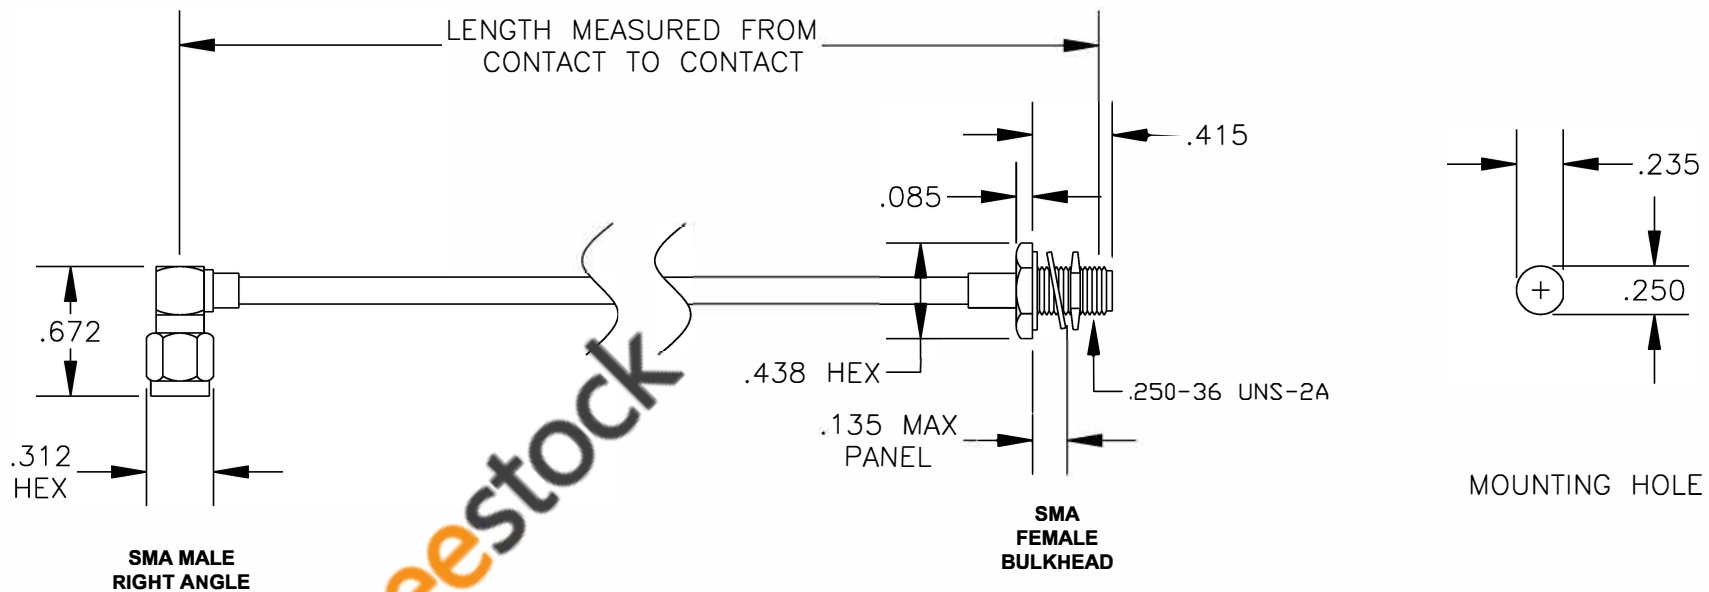

COMPONENTS	IMPEDANCE
SMA MALE RIGHT ANGLE	50 OHM
SMA FEMALE BULKHEAD	50 OHM

Standard Lengths	
-12	12"
-24	24"
-36	36"
-48	48"
-60	60"
-XXX	Custom Length in inches

ebeestock

8TH FLOOR, BUILDING 1, YONGFU SCIENCE AND TECHNOLOGY CENTER INDUSTRIAL PARK, NANZHA DISTRICT 5, HUMEN, 523900, DONGGUAN, GUANGDONG, CHINA
 WEBSITE: www.ebeestock.com
 EMAIL: sales@ebeestock.com

ET37196		DES. CABLE ASSEMBLY, PE-SR402FL, SMA MALE RIGHT ANGLE TO SMA FEMALE BULKHEAD		
REV. A	FSCM NO. 53919	CAD FILE 013008	SCALE N/A	SIZE A 147

- NOTES:**
- UNLESS OTHERWISE SPECIFIED ALL DIMENSIONS ARE NOMINAL.
 - ALL SPECIFICATIONS ARE SUBJECT TO CHANGE WITHOUT NOTICE AT ANY TIME.
 - DIMENSIONS ARE IN INCHES.
 - LENGTH TOLERANCE IS $\pm 1.5\%$ OR $\pm 3/8"$, WHICHEVER IS GREATER.