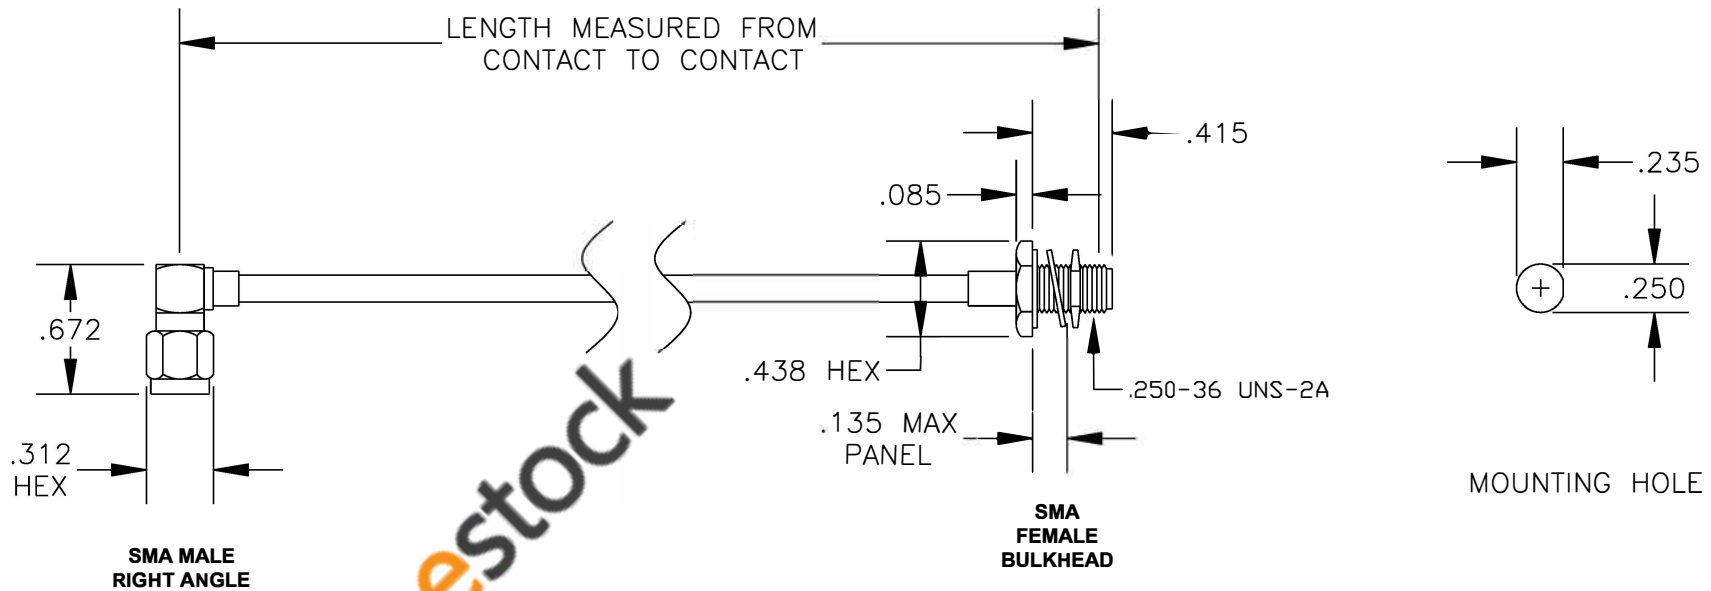

COMPONENTS	IMPEDANCE
SMA MALE RIGHT ANGLE	50 OHM
SMA FEMALE BULKHEAD	50 OHM

Standard Lengths	
-12	12"
-24	24"
-36	36"
-48	48"
-60	60"
-XXX	Custom Length in inches

8TH FLOOR, BUILDING 1, YONGFU SCIENCE AND TECHNOLOGY CENTER INDUSTRIAL PARK, NANZHA DISTRICT 5, HUMEN, 523900, DONGGUAN, GUANGDONG, CHINA
 WEBSITE: www.ebeestock.com
 EMAIL: sales@ebeestock.com

ET37197		DES. CABLE ASSEMBLY, PE-SR402FL, SMA MALE RIGHT ANGLE TO SMA FEMALE BULKHEAD	
----------------	--	--	--

REV. A	FSCM NO. 53919	CAD FILE 013008	SCALE N/A	SIZE A 147
--------	-----------------------	-----------------	-----------	------------

- NOTES:**
- UNLESS OTHERWISE SPECIFIED ALL DIMENSIONS ARE NOMINAL.
 - ALL SPECIFICATIONS ARE SUBJECT TO CHANGE WITHOUT NOTICE AT ANY TIME.
 - DIMENSIONS ARE IN INCHES.
 - LENGTH TOLERANCE IS $\pm 1.5\%$ OR $\pm 3/8"$, WHICHEVER IS GREATER.