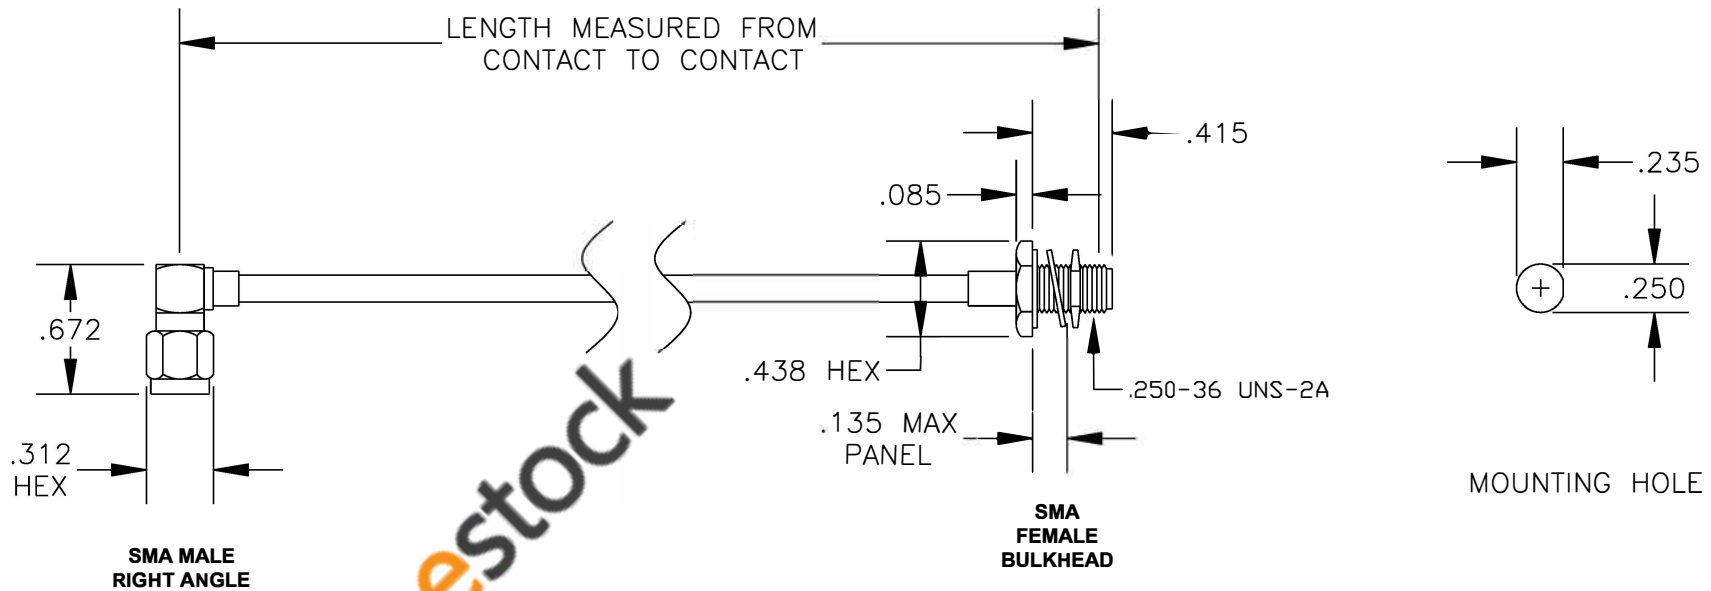

COMPONENTS	IMPEDANCE
SMA MALE RIGHT ANGLE	50 OHM
SMA FEMALE BULKHEAD	50 OHM

Standard Lengths	
-12	12"
-24	24"
-36	36"
-48	48"
-60	60"
-XXX	Custom Length in inches

8TH FLOOR, BUILDING 1, YONGFU SCIENCE AND TECHNOLOGY CENTER INDUSTRIAL PARK, NANZHA DISTRICT 5, HUMEN, 523900, DONGGUAN, GUANGDONG, CHINA
 WEBSITE: www.ebeestock.com
 EMAIL: sales@ebeestock.com

ET37198		DES. CABLE ASSEMBLY, PE-SR402FL, SMA MALE RIGHT ANGLE TO SMA FEMALE BULKHEAD	
----------------	--	--	--

REV. A	FSCM NO. 53919	CAD FILE 013008	SCALE N/A	SIZE A 147
--------	-----------------------	-----------------	-----------	------------

- NOTES:**
- UNLESS OTHERWISE SPECIFIED ALL DIMENSIONS ARE NOMINAL.
 - ALL SPECIFICATIONS ARE SUBJECT TO CHANGE WITHOUT NOTICE AT ANY TIME.
 - DIMENSIONS ARE IN INCHES.
 - LENGTH TOLERANCE IS $\pm 1.5\%$ OR $\pm 3/8"$, WHICHEVER IS GREATER.