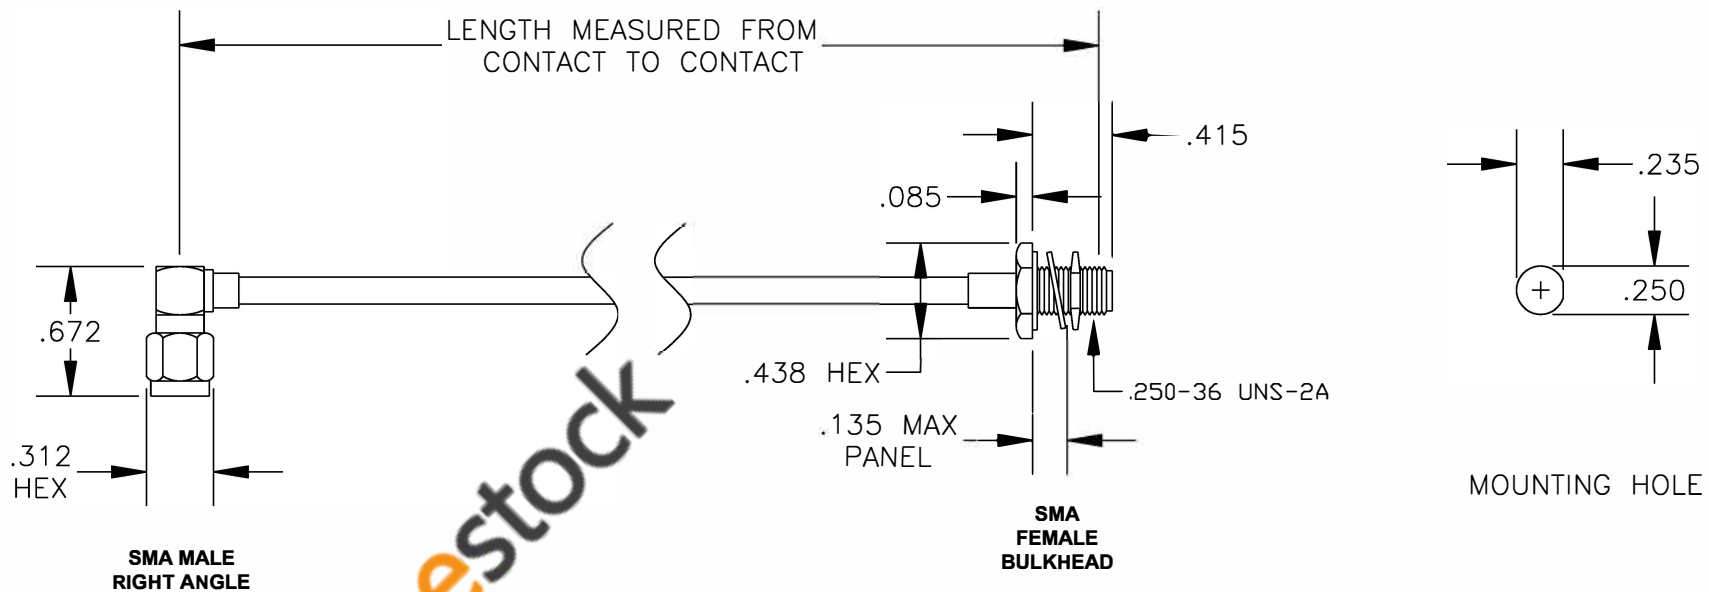

COMPONENTS	IMPEDANCE
SMA MALE RIGHT ANGLE	50 OHM
SMA FEMALE BULKHEAD	50 OHM

Standard Lengths	
-12	12"
-24	24"
-36	36"
-48	48"
-60	60"
-XXX	Custom Length in inches

3TH FLOOR, BUILDING 1, YONGFU SCIENCE AND TECHNOLOGY CENTER INDUSTRIAL PARK, NANZHA DISTRICT 5, HUMEN, 523900, DONGGUAN, GUANGDONG, CHINA
 WEBSITE: www.ebeestock.com
 EMAIL: sales@ebeestock.com

ET37199		DES. CABLE ASSEMBLY, PE-SR402FL, SMA MALE RIGHT ANGLE TO SMA FEMALE BULKHEAD	
----------------	--	--	--

REV. A	FSCM NO. 53919	CAD FILE 013008	SCALE N/A	SIZE A 147
--------	-----------------------	-----------------	-----------	------------

- NOTES:**
- UNLESS OTHERWISE SPECIFIED ALL DIMENSIONS ARE NOMINAL.
 - ALL SPECIFICATIONS ARE SUBJECT TO CHANGE WITHOUT NOTICE AT ANY TIME.
 - DIMENSIONS ARE IN INCHES.
 - LENGTH TOLERANCE IS $\pm 1.5\%$ OR $\pm 3/8"$, WHICHEVER IS GREATER.