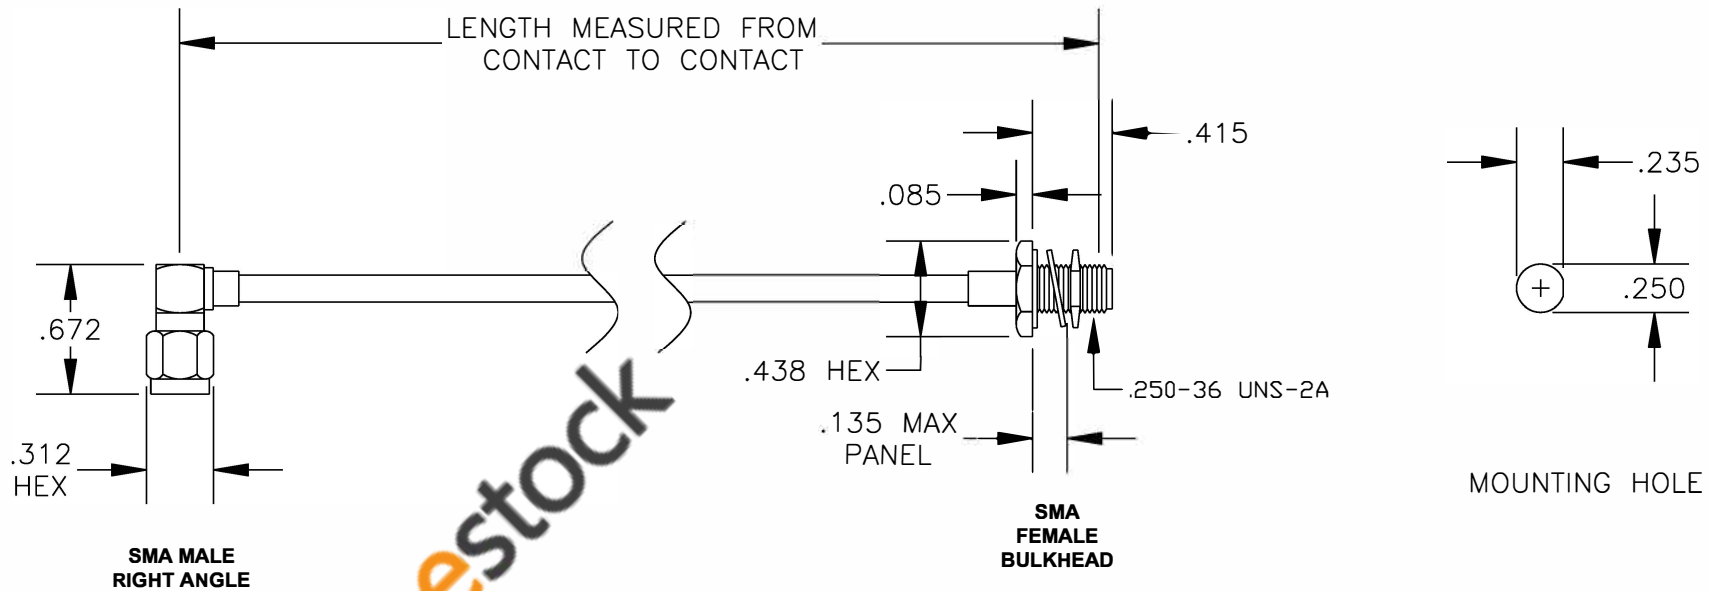

COMPONENTS	IMPEDANCE
SMA MALE RIGHT ANGLE	50 OHM
SMA FEMALE BULKHEAD	50 OHM

Standard Lengths	
-12	12"
-24	24"
-36	36"
-48	48"
-60	60"
-XXX	Custom Length in inches

8TH FLOOR, BUILDING 1, YONGFU SCIENCE AND TECHNOLOGY CENTER INDUSTRIAL PARK, NANZHA DISTRICT 5, HUMEN, 523900, DONGGUAN, GUANGDONG, CHINA
 WEBSITE: www.ebeestock.com
 EMAIL: sales@ebeestock.com

RoHS Compliance Certified

ET37200		DES. CABLE ASSEMBLY, PE-SR402FL, SMA MALE RIGHT ANGLE TO SMA FEMALE BULKHEAD (LEAD FREE)		
REV. A	FSCM NO. 53919	CAD FILE 013008	SCALE N/A	SIZE A 147

- NOTES:**
- UNLESS OTHERWISE SPECIFIED ALL DIMENSIONS ARE NOMINAL.
 - ALL SPECIFICATIONS ARE SUBJECT TO CHANGE WITHOUT NOTICE AT ANY TIME.
 - DIMENSIONS ARE IN INCHES.
 - LENGTH TOLERANCE IS $\pm 1.5\%$ OR $\pm 3/8"$, WHICHEVER IS GREATER.