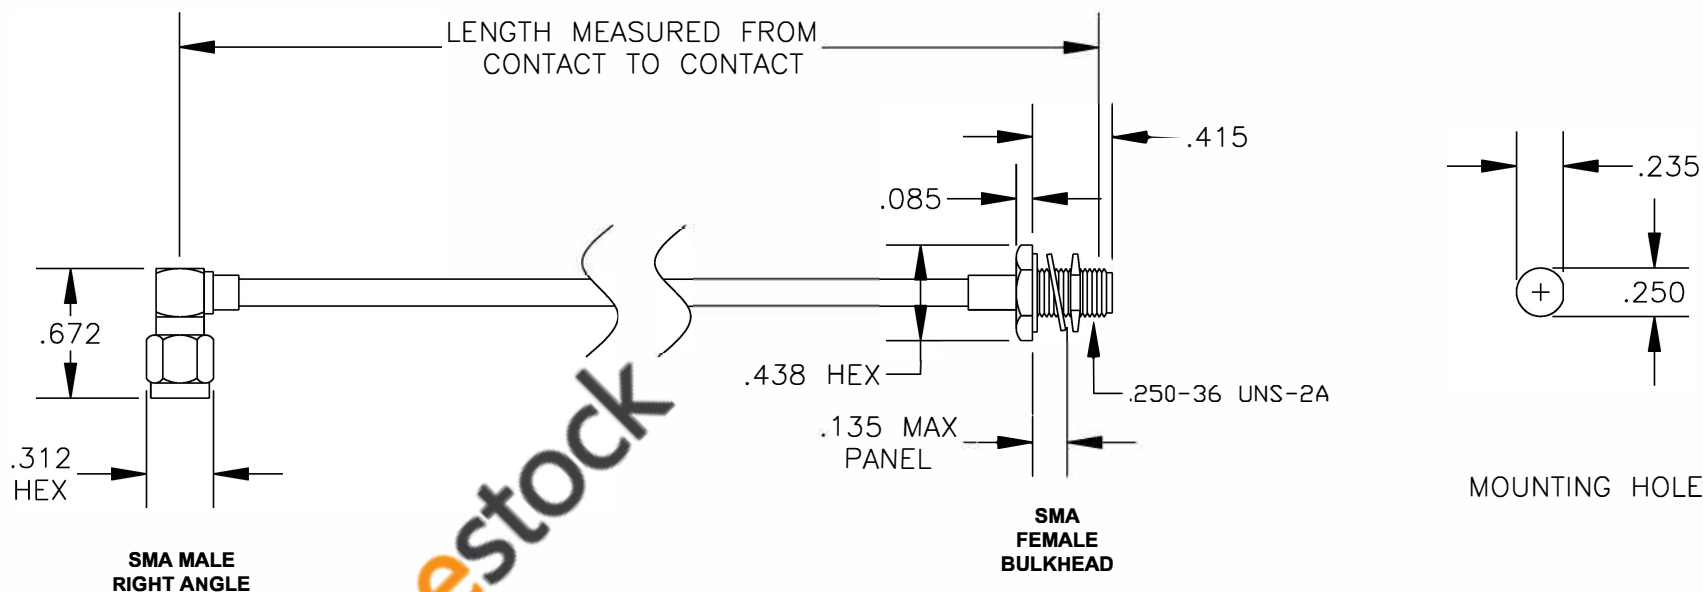

COMPONENTS	IMPEDANCE
SMA MALE RIGHT ANGLE	50 OHM
SMA FEMALE BULKHEAD	50 OHM

Standard Lengths	
-12	12"
-24	24"
-36	36"
-48	48"
-60	60"
-XXX	Custom Length in inches

8TH FLOOR, BUILDING 1, YONGFU SCIENCE AND TECHNOLOGY CENTER INDUSTRIAL PARK, NANZHA DISTRICT 5, HUMEN, 523900, DONGGUAN, GUANGDONG, CHINA
 WEBSITE: www.ebeestock.com
 EMAIL: sales@ebeestock.com

RoHS Compliance Certified

ET37202		DES. CABLE ASSEMBLY, PE-SR402FL, SMA MALE RIGHT ANGLE TO SMA FEMALE BULKHEAD (LEAD FREE)		
REV. A	FSCM NO. 53919	CAD FILE 013008	SCALE N/A	SIZE A 147

- NOTES:**
- UNLESS OTHERWISE SPECIFIED ALL DIMENSIONS ARE NOMINAL.
 - ALL SPECIFICATIONS ARE SUBJECT TO CHANGE WITHOUT NOTICE AT ANY TIME.
 - DIMENSIONS ARE IN INCHES.
 - LENGTH TOLERANCE IS $\pm 1.5\%$ OR $\pm 3/8"$, WHICHEVER IS GREATER.