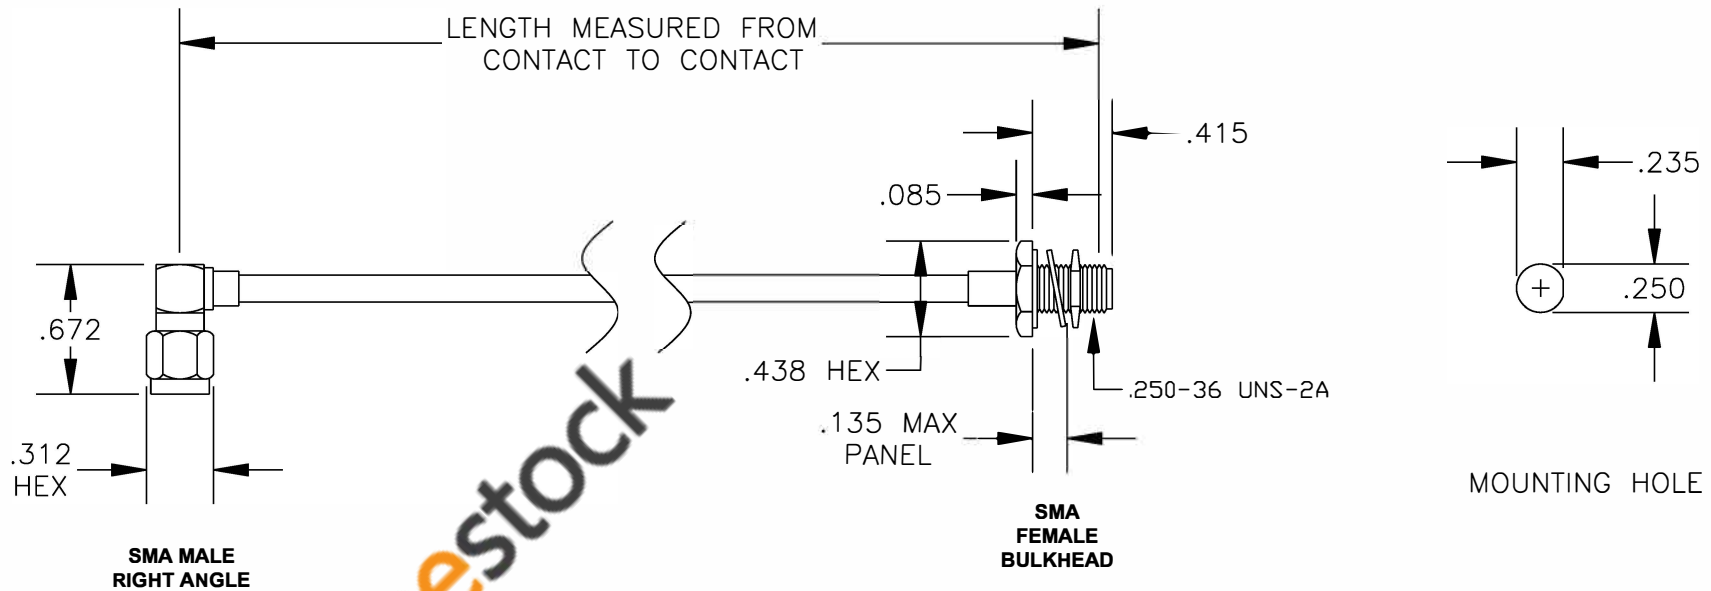

COMPONENTS	IMPEDANCE
SMA MALE RIGHT ANGLE	50 OHM
SMA FEMALE BULKHEAD	50 OHM

Standard Lengths	
-12	12"
-24	24"
-36	36"
-48	48"
-60	60"
-XXX	Custom Length in inches

**8TH FLOOR, BUILDING 1, YONGFU SCIENCE AND TECHNOLOGY CENTER INDUSTRIAL PARK, NANZHA DISTRICT 5, HUMEN, 523900, DONGGUAN, GUANGDONG, CHINA**  
 WEBSITE: [www.ebeestock.com](http://www.ebeestock.com)  
 EMAIL: [sales@ebeestock.com](mailto:sales@ebeestock.com)

RoHS Compliance Certified

<b>ET37203</b>		DES. CABLE ASSEMBLY, PE-SR402FL, SMA MALE RIGHT ANGLE TO SMA FEMALE BULKHEAD (LEAD FREE)		
REV. A	<b>FSCM NO. 53919</b>	CAD FILE 013008	SCALE N/A	SIZE A 147

- NOTES:**
- UNLESS OTHERWISE SPECIFIED ALL DIMENSIONS ARE NOMINAL.
  - ALL SPECIFICATIONS ARE SUBJECT TO CHANGE WITHOUT NOTICE AT ANY TIME.
  - DIMENSIONS ARE IN INCHES.
  - LENGTH TOLERANCE IS  $\pm 1.5\%$  OR  $\pm 3/8"$ , WHICHEVER IS GREATER.