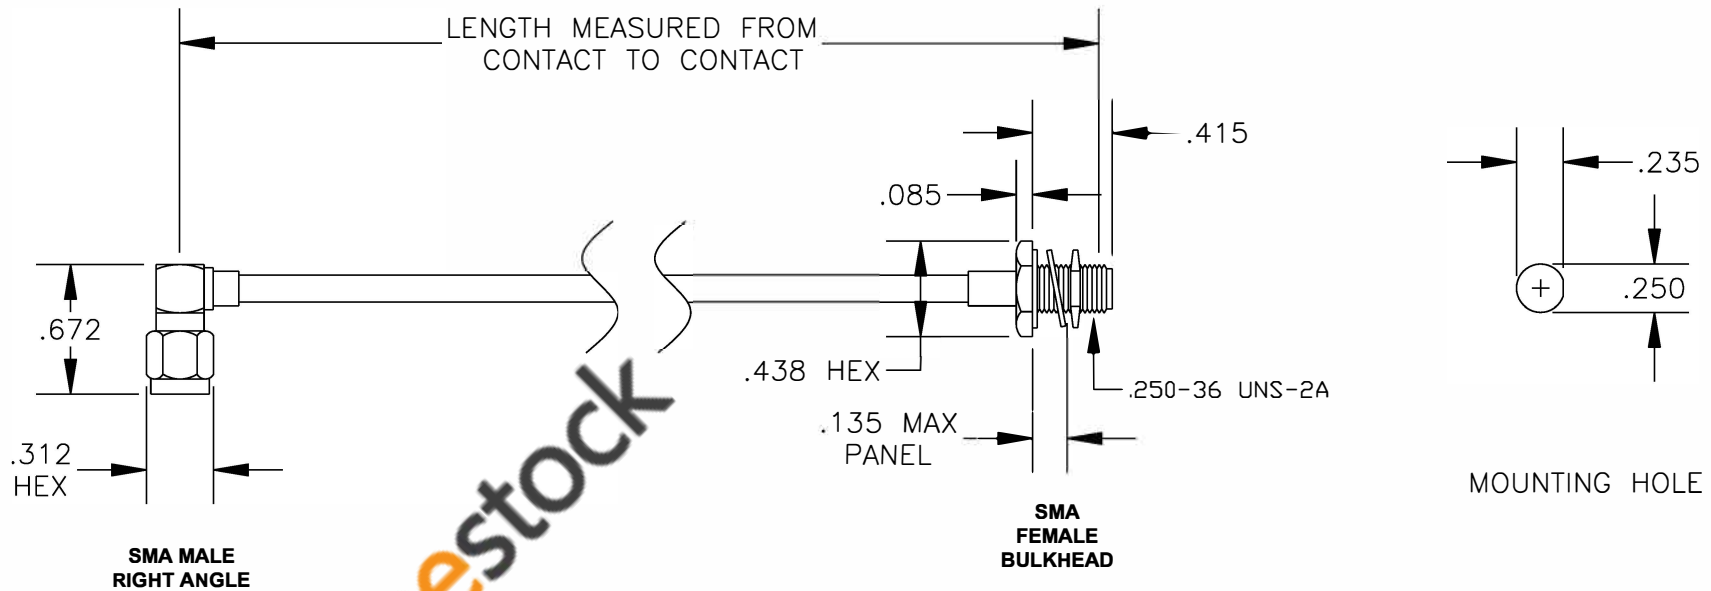

COMPONENTS	IMPEDANCE
SMA MALE RIGHT ANGLE	50 OHM
SMA FEMALE BULKHEAD	50 OHM

Standard Lengths	
-12	12"
-24	24"
-36	36"
-48	48"
-60	60"
-XXX	Custom Length in inches

8TH FLOOR, BUILDING 1, YONGFU SCIENCE AND TECHNOLOGY CENTER INDUSTRIAL PARK, NANZHA DISTRICT 5, HUMEN, 523900, DONGGUAN, GUANGDONG, CHINA
 WEBSITE: www.ebeeestock.com
 EMAIL: sales@ebeeestock.com

RoHS Compliance Certified

ET37204		DES. CABLE ASSEMBLY, PE-SR402FL, SMA MALE RIGHT ANGLE TO SMA FEMALE BULKHEAD (LEAD FREE)	
REV. A	FSCM NO. 53919	CAD FILE 013008	SCALE N/A SIZE A 147

- NOTES:**
- UNLESS OTHERWISE SPECIFIED ALL DIMENSIONS ARE NOMINAL.
 - ALL SPECIFICATIONS ARE SUBJECT TO CHANGE WITHOUT NOTICE AT ANY TIME.
 - DIMENSIONS ARE IN INCHES.
 - LENGTH TOLERANCE IS $\pm 1.5\%$ OR $\pm 3/8"$, WHICHEVER IS GREATER.