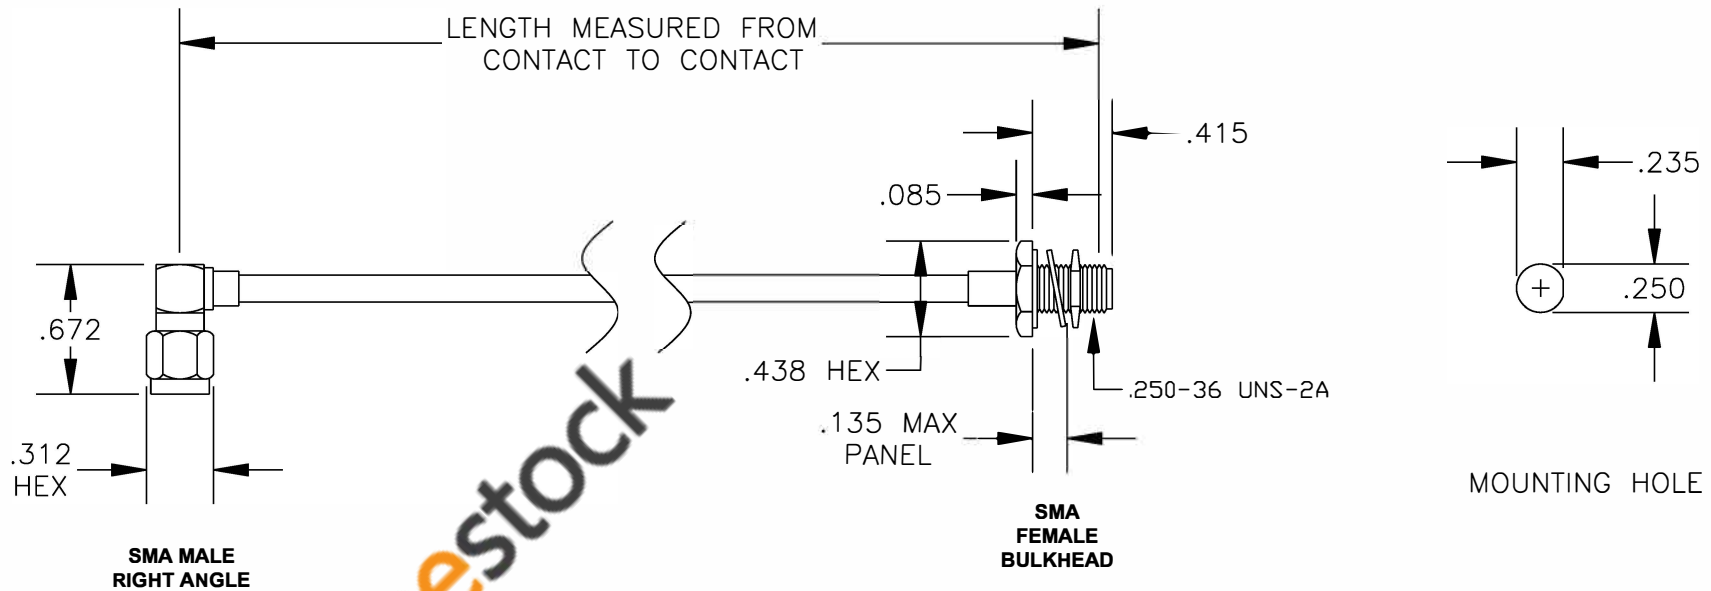

COMPONENTS	IMPEDANCE
SMA MALE RIGHT ANGLE	50 OHM
SMA FEMALE BULKHEAD	50 OHM

Standard Lengths	
-12	12"
-24	24"
-36	36"
-48	48"
-60	60"
-XXX	Custom Length in inches

8TH FLOOR, BUILDING 1, YONGFU SCIENCE AND TECHNOLOGY CENTER INDUSTRIAL PARK, NANZHA DISTRICT 5, HUMEN, 523900, DONGGUAN, GUANGDONG, CHINA
 WEBSITE: www.ebeestock.com
 EMAIL: sales@ebeestock.com

RoHS Compliance Certified

ET37205		DES. CABLE ASSEMBLY, PE-SR402FL, SMA MALE RIGHT ANGLE TO SMA FEMALE BULKHEAD (LEAD FREE)		
REV. A	FSCM NO. 53919	CAD FILE 013008	SCALE N/A	SIZE A 147

- NOTES:**
- UNLESS OTHERWISE SPECIFIED ALL DIMENSIONS ARE NOMINAL.
 - ALL SPECIFICATIONS ARE SUBJECT TO CHANGE WITHOUT NOTICE AT ANY TIME.
 - DIMENSIONS ARE IN INCHES.
 - LENGTH TOLERANCE IS $\pm 1.5\%$ OR $\pm 3/8"$, WHICHEVER IS GREATER.