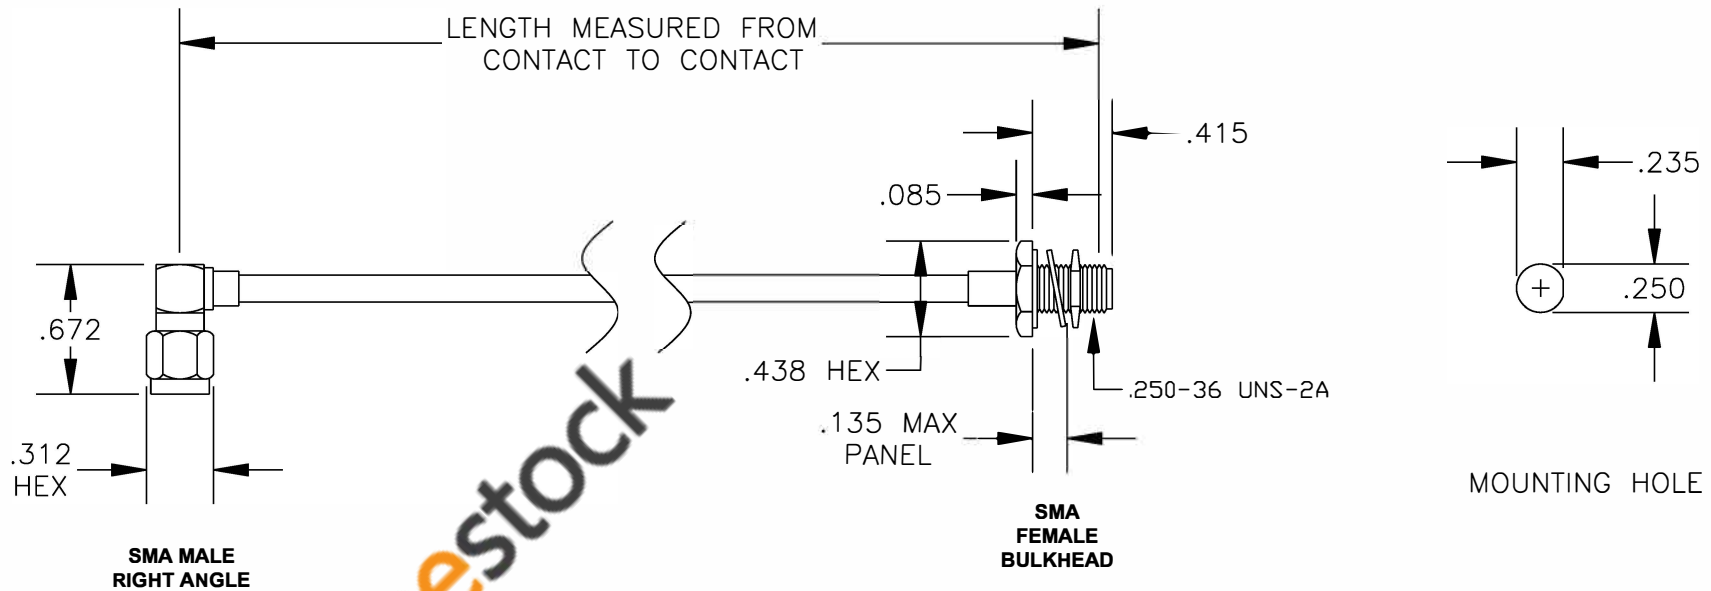

COMPONENTS	IMPEDANCE
SMA MALE RIGHT ANGLE	50 OHM
SMA FEMALE BULKHEAD	50 OHM

Standard Lengths	
-12	12"
-24	24"
-36	36"
-48	48"
-60	60"
-XXX	Custom Length in inches

RoHS Compliance Certified

ebeeStock

8TH FLOOR, BUILDING 1, YONGFU SCIENCE AND TECHNOLOGY CENTER INDUSTRIAL PARK, NANZHA DISTRICT 5, HUMEN, 523900, DONGGUAN, GUANGDONG, CHINA

WEBSITE: www.ebeeStock.com
EMAIL: sales@ebeeStock.com

ET37206		DES. CABLE ASSEMBLY, PE-SR402FL, SMA MALE RIGHT ANGLE TO SMA FEMALE BULKHEAD (LEAD FREE)		
REV. A	FSCM NO. 53919	CAD FILE 013008	SCALE N/A	SIZE A 147

- NOTES:**
- UNLESS OTHERWISE SPECIFIED ALL DIMENSIONS ARE NOMINAL.
 - ALL SPECIFICATIONS ARE SUBJECT TO CHANGE WITHOUT NOTICE AT ANY TIME.
 - DIMENSIONS ARE IN INCHES.
 - LENGTH TOLERANCE IS $\pm 1.5\%$ OR $\pm 3/8"$, WHICHEVER IS GREATER.