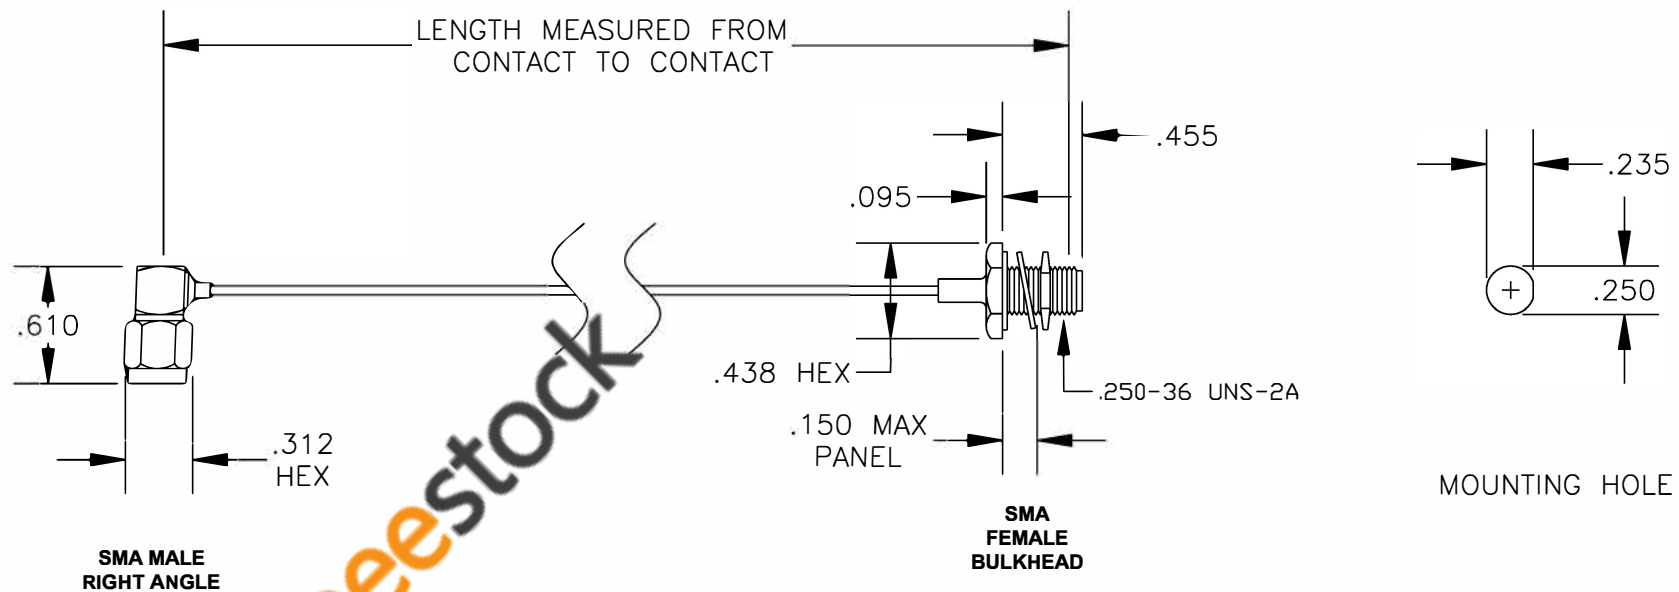

COMPONENTS	IMPEDANCE
SMA MALE RIGHT ANGLE	50 OHM
SMA FEMALE BULKHEAD	50 OHM

Standard Lengths	
-12	12"
-24	24"
-36	36"
-48	48"
-60	60"
-XXX	Custom Length in inches

ebeestock

8TH FLOOR, BUILDING 1, YONGFU SCIENCE AND TECHNOLOGY CENTER INDUSTRIAL PARK, NANZHA DISTRICT 5, HUMEN, 523900, DONGGUAN, GUANGDONG, CHINA
 WEBSITE: www.ebeestock.com
 EMAIL: sales@ebeestock.com

ET37217		DES. CABLE ASSEMBLY, PE-O47SR, SMA MALE RIGHT ANGLE TO SMA FEMALE BULKHEAD	
----------------	--	--	--

REV. A	FSCM NO. 53919	CAD FILE 013008	SCALE N/A	SIZE A 147
--------	-----------------------	-----------------	-----------	------------

- NOTES:**
1. UNLESS OTHERWISE SPECIFIED ALL DIMENSIONS ARE NOMINAL.
 2. ALL SPECIFICATIONS ARE SUBJECT TO CHANGE WITHOUT NOTICE AT ANY TIME.
 3. DIMENSIONS ARE IN INCHES.
 4. LENGTH TOLERANCE IS $\pm 1.5\%$ OR $\pm 3/8"$, WHICHEVER IS GREATER.