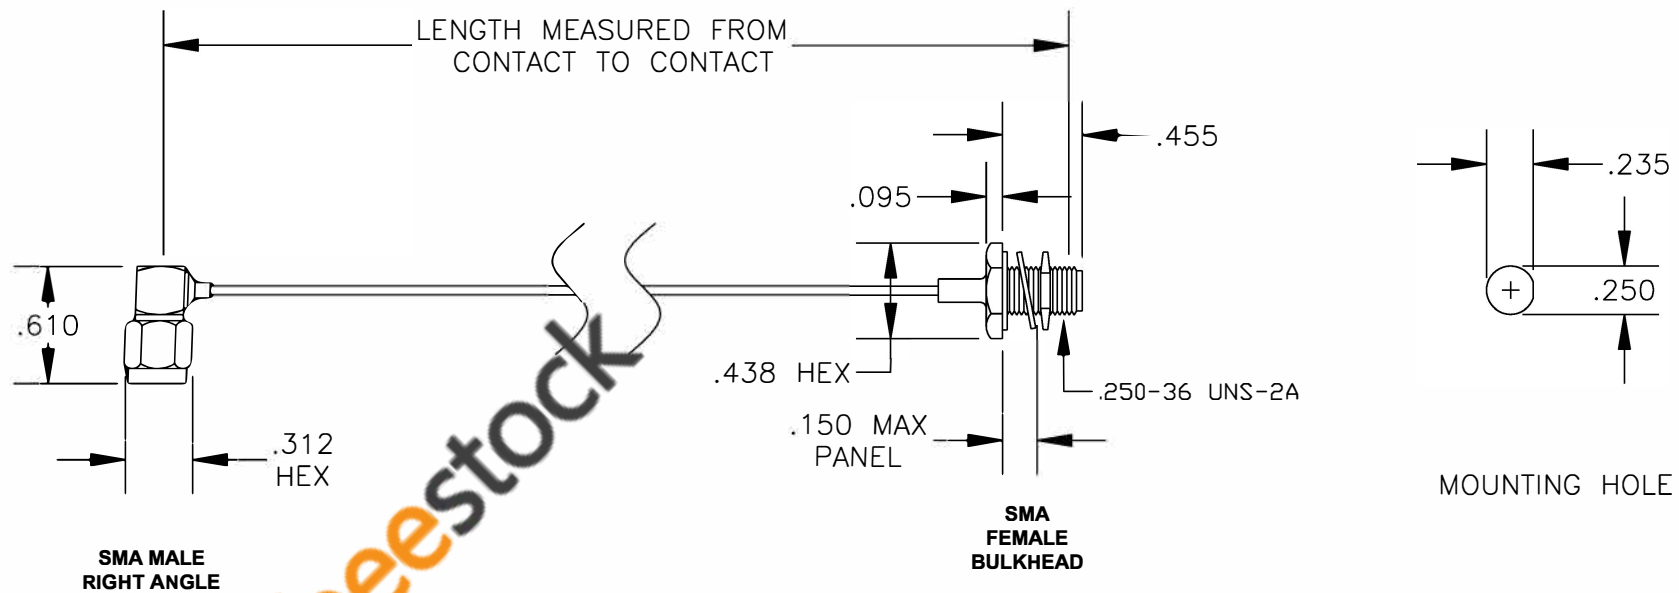

COMPONENTS	IMPEDANCE
SMA MALE RIGHT ANGLE	50 OHM
SMA FEMALE BULKHEAD	50 OHM

Standard Lengths	
-12	12"
-24	24"
-36	36"
-48	48"
-60	60"
-XXX	Custom Length in inches

ebeestock

8TH FLOOR, BUILDING 1, YONGFU SCIENCE AND TECHNOLOGY CENTER INDUSTRIAL PARK, NANZHA DISTRICT 5, HUMEN, 523900, DONGGUAN, GUANGDONG, CHINA
 WEBSITE: www.ebeestock.com
 EMAIL: sales@ebeestock.com

ET37218		DES. CABLE ASSEMBLY, PE-O47SR, SMA MALE RIGHT ANGLE TO SMA FEMALE BULKHEAD	
----------------	--	--	--

REV. A	FSCM NO. 53919	CAD FILE 013008	SCALE N/A	SIZE A 147
--------	-----------------------	-----------------	-----------	------------

- NOTES:**
1. UNLESS OTHERWISE SPECIFIED ALL DIMENSIONS ARE NOMINAL.
 2. ALL SPECIFICATIONS ARE SUBJECT TO CHANGE WITHOUT NOTICE AT ANY TIME.
 3. DIMENSIONS ARE IN INCHES.
 4. LENGTH TOLERANCE IS $\pm 1.5\%$ OR $\pm 3/8"$, WHICHEVER IS GREATER.