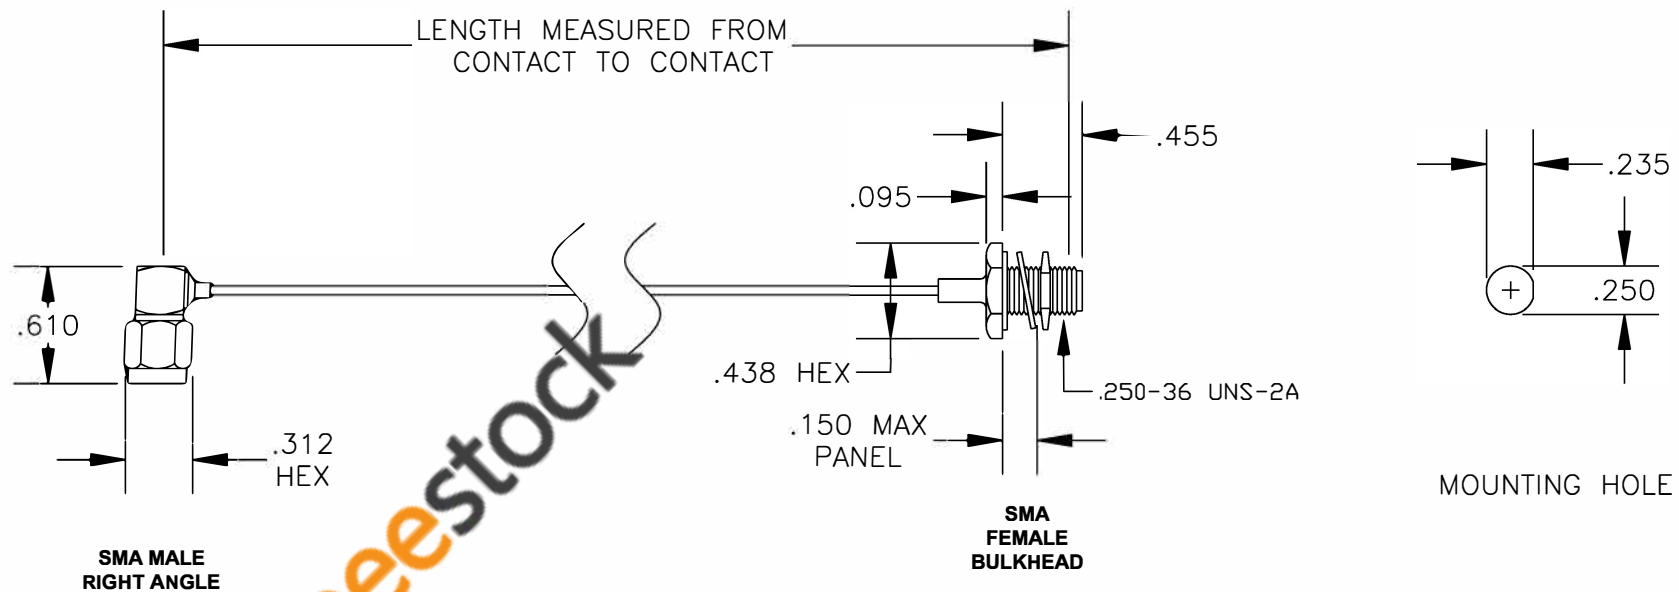

COMPONENTS	IMPEDANCE
SMA MALE RIGHT ANGLE	50 OHM
SMA FEMALE BULKHEAD	50 OHM

Standard Lengths	
-12	12"
-24	24"
-36	36"
-48	48"
-60	60"
-XXX	Custom Length in inches

ebeestock

8TH FLOOR, BUILDING 1, YONGFU SCIENCE AND TECHNOLOGY CENTER INDUSTRIAL PARK, NANZHA DISTRICT 5, HUMEN, 523900, DONGGUAN, GUANGDONG, CHINA
 WEBSITE: www.ebeestock.com
 EMAIL: sales@ebeestock.com

ET37219		DES. CABLE ASSEMBLY, PE-O47SR, SMA MALE RIGHT ANGLE TO SMA FEMALE BULKHEAD	
----------------	--	--	--

REV. A	FSCM NO. 53919	CAD FILE 013008	SCALE N/A	SIZE A 147
--------	-----------------------	-----------------	-----------	------------

- NOTES:**
1. UNLESS OTHERWISE SPECIFIED ALL DIMENSIONS ARE NOMINAL.
 2. ALL SPECIFICATIONS ARE SUBJECT TO CHANGE WITHOUT NOTICE AT ANY TIME.
 3. DIMENSIONS ARE IN INCHES.
 4. LENGTH TOLERANCE IS $\pm 1.5\%$ OR $\pm 3/8"$, WHICHEVER IS GREATER.