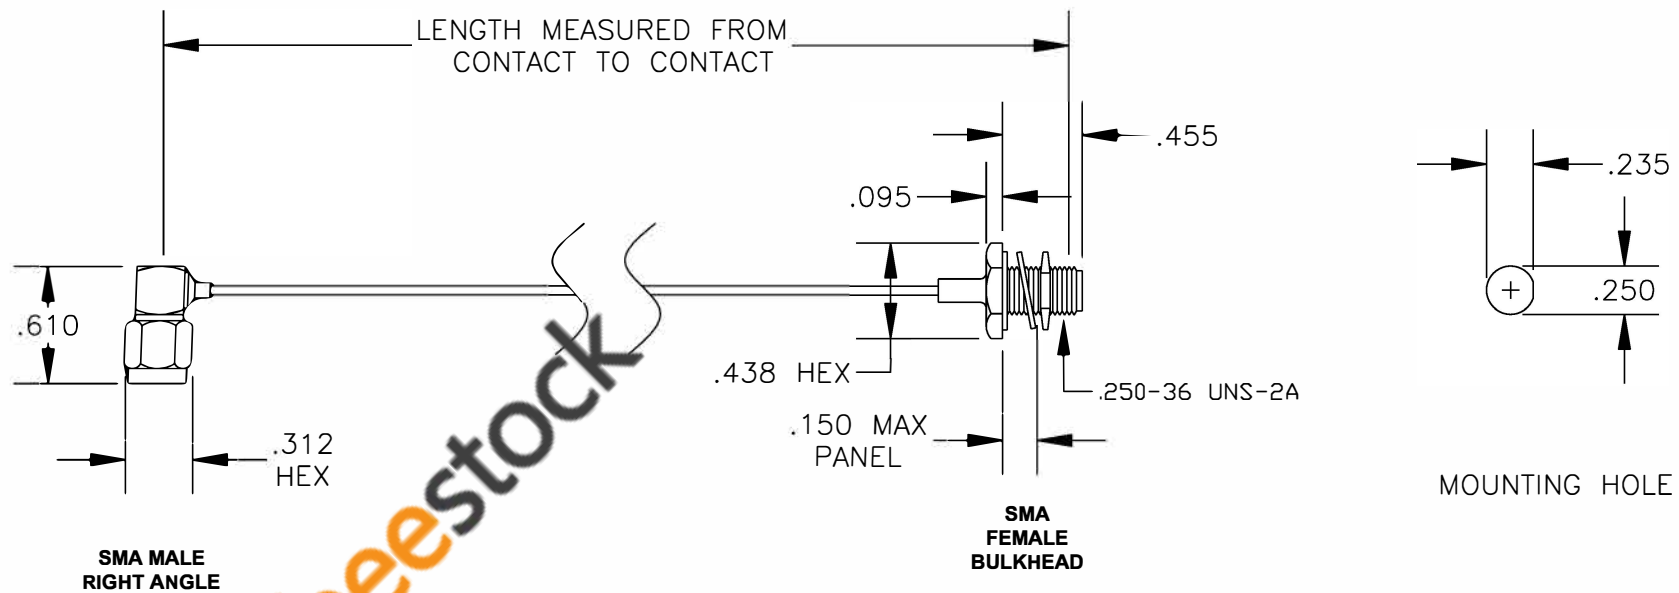

COMPONENTS	IMPEDANCE
SMA MALE RIGHT ANGLE	50 OHM
SMA FEMALE BULKHEAD	50 OHM

Standard Lengths	
-12	12"
-24	24"
-36	36"
-48	48"
-60	60"
-XXX	Custom Length in inches

ebeestock

RoHS
Compliance
Certified

8TH FLOOR, BUILDING 1, YONGFU SCIENCE AND TECHNOLOGY CENTER INDUSTRIAL PARK, NANZHA DISTRICT 5, HUMEN, 523900, DONGGUAN, GUANGDONG, CHINA
 WEBSITE: www.ebeestock.com
 EMAIL: sales@ebeestock.com

ET37222		DES. CABLE ASSEMBLY, PE-SR047FL, SMA MALE RIGHT ANGLE TO SMA FEMALE BULKHEAD (LEAD FREE)		
REV. A	FSCM NO. 53919	CAD FILE 013008	SCALE N/A	SIZE A 147

- NOTES:**
- UNLESS OTHERWISE SPECIFIED ALL DIMENSIONS ARE NOMINAL.
 - ALL SPECIFICATIONS ARE SUBJECT TO CHANGE WITHOUT NOTICE AT ANY TIME.
 - DIMENSIONS ARE IN INCHES.
 - LENGTH TOLERANCE IS $\pm 1.5\%$ OR $\pm 3/8"$, WHICHEVER IS GREATER.