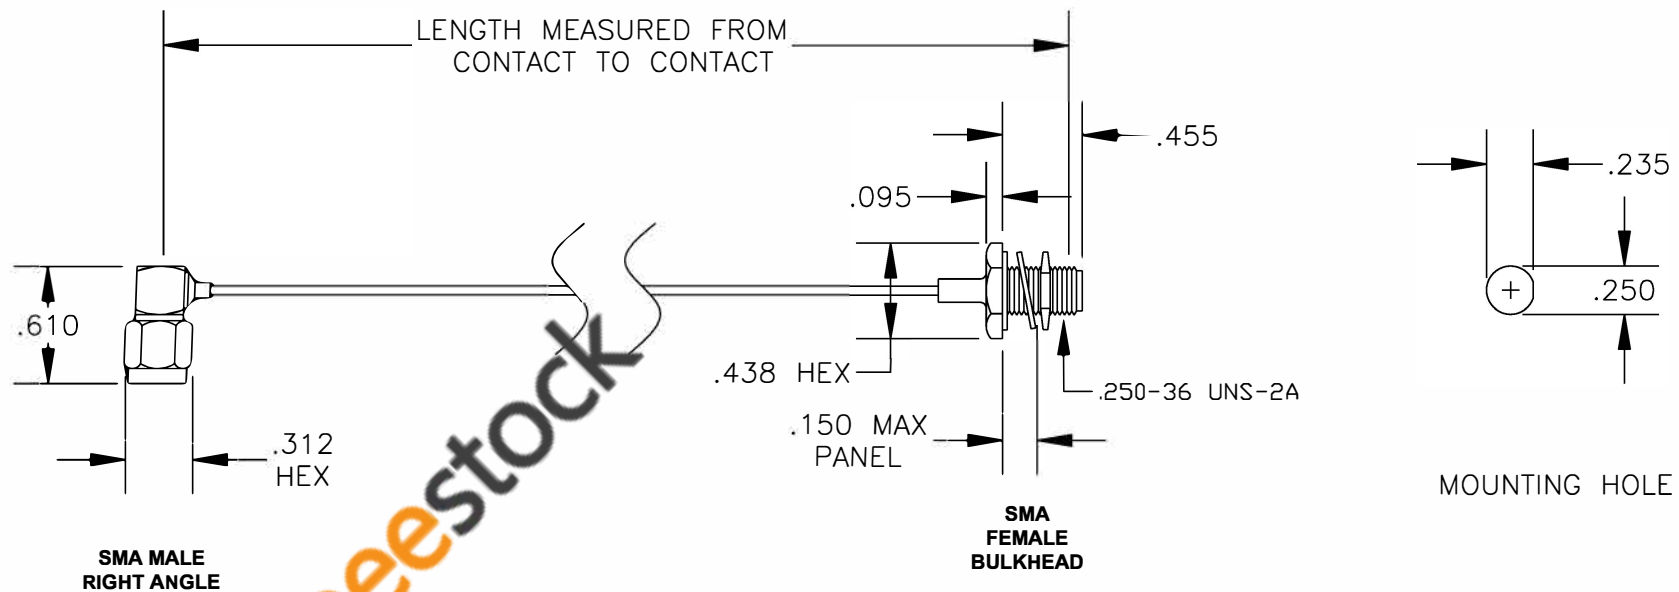

COMPONENTS	IMPEDANCE
SMA MALE RIGHT ANGLE	50 OHM
SMA FEMALE BULKHEAD	50 OHM

Standard Lengths	
-12	12"
-24	24"
-36	36"
-48	48"
-60	60"
-XXX	Custom Length in inches

ebeestock

RoHS
Compliance
Certified

8TH FLOOR, BUILDING 1, YONGFU SCIENCE AND TECHNOLOGY CENTER INDUSTRIAL PARK, NANZHA DISTRICT 5, HUMEN, 523900, DONGGUAN, GUANGDONG, CHINA
 WEBSITE: www.ebeestock.com
 EMAIL: sales@ebeestock.com

ET37223		DES. CABLE ASSEMBLY, PE-SR047FL, SMA MALE RIGHT ANGLE TO SMA FEMALE BULKHEAD (LEAD FREE)		
REV. A	FSCM NO. 53919	CAD FILE 013008	SCALE N/A	SIZE A 147

- NOTES:**
- UNLESS OTHERWISE SPECIFIED ALL DIMENSIONS ARE NOMINAL.
 - ALL SPECIFICATIONS ARE SUBJECT TO CHANGE WITHOUT NOTICE AT ANY TIME.
 - DIMENSIONS ARE IN INCHES.
 - LENGTH TOLERANCE IS $\pm 1.5\%$ OR $\pm 3/8"$, WHICHEVER IS GREATER.