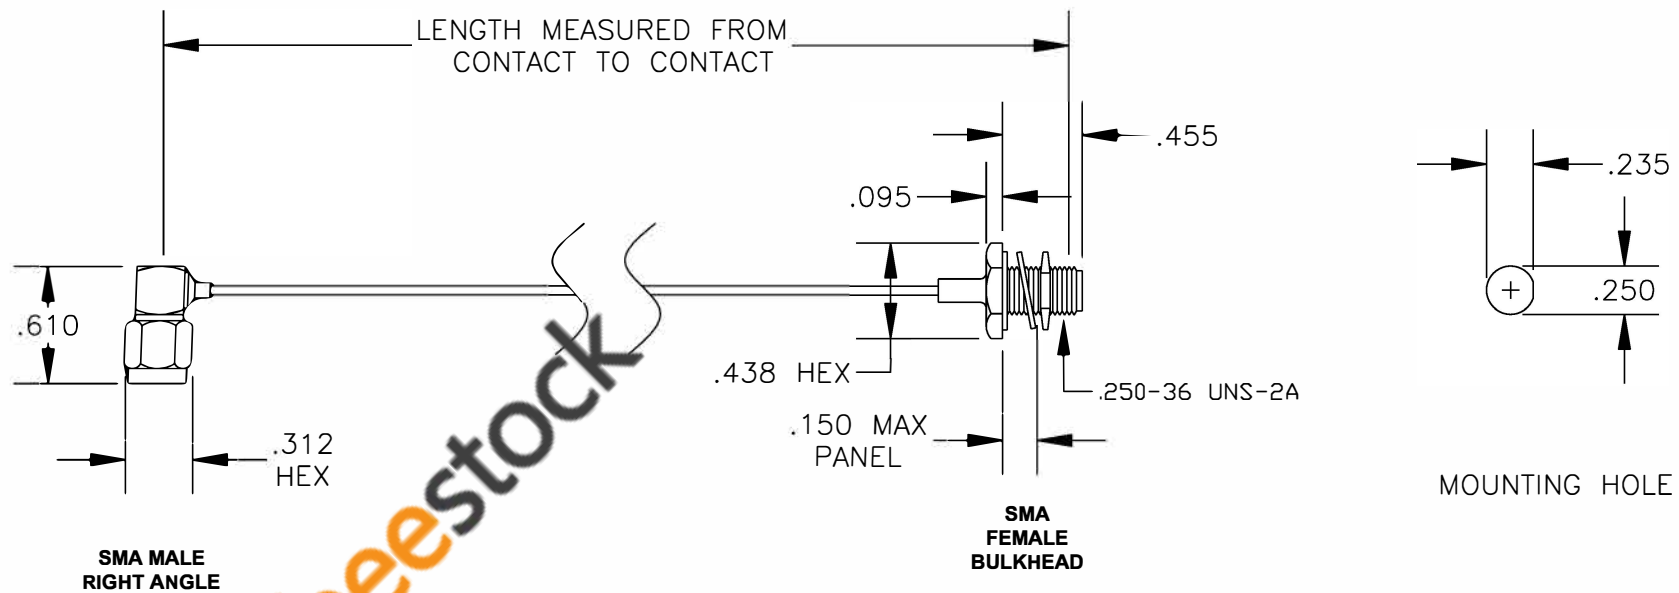

COMPONENTS	IMPEDANCE
SMA MALE RIGHT ANGLE	50 OHM
SMA FEMALE BULKHEAD	50 OHM

Standard Lengths	
-12	12"
-24	24"
-36	36"
-48	48"
-60	60"
-XXX	Custom Length in inches

ebeestock

RoHS
Compliance
Certified

8TH FLOOR, BUILDING 1, YONGFU SCIENCE AND TECHNOLOGY CENTER INDUSTRIAL PARK, NANZHA DISTRICT 5, HUMEN, 523900, DONGGUAN, GUANGDONG, CHINA
 WEBSITE: www.ebeestock.com
 EMAIL: sales@ebeestock.com

ET37224		DES. CABLE ASSEMBLY, PE-SR047FL, SMA MALE RIGHT ANGLE TO SMA FEMALE BULKHEAD (LEAD FREE)		
REV. A	FSCM NO. 53919	CAD FILE 013008	SCALE N/A	SIZE A 147

- NOTES:**
- UNLESS OTHERWISE SPECIFIED ALL DIMENSIONS ARE NOMINAL.
 - ALL SPECIFICATIONS ARE SUBJECT TO CHANGE WITHOUT NOTICE AT ANY TIME.
 - DIMENSIONS ARE IN INCHES.
 - LENGTH TOLERANCE IS $\pm 1.5\%$ OR $\pm 3/8"$, WHICHEVER IS GREATER.