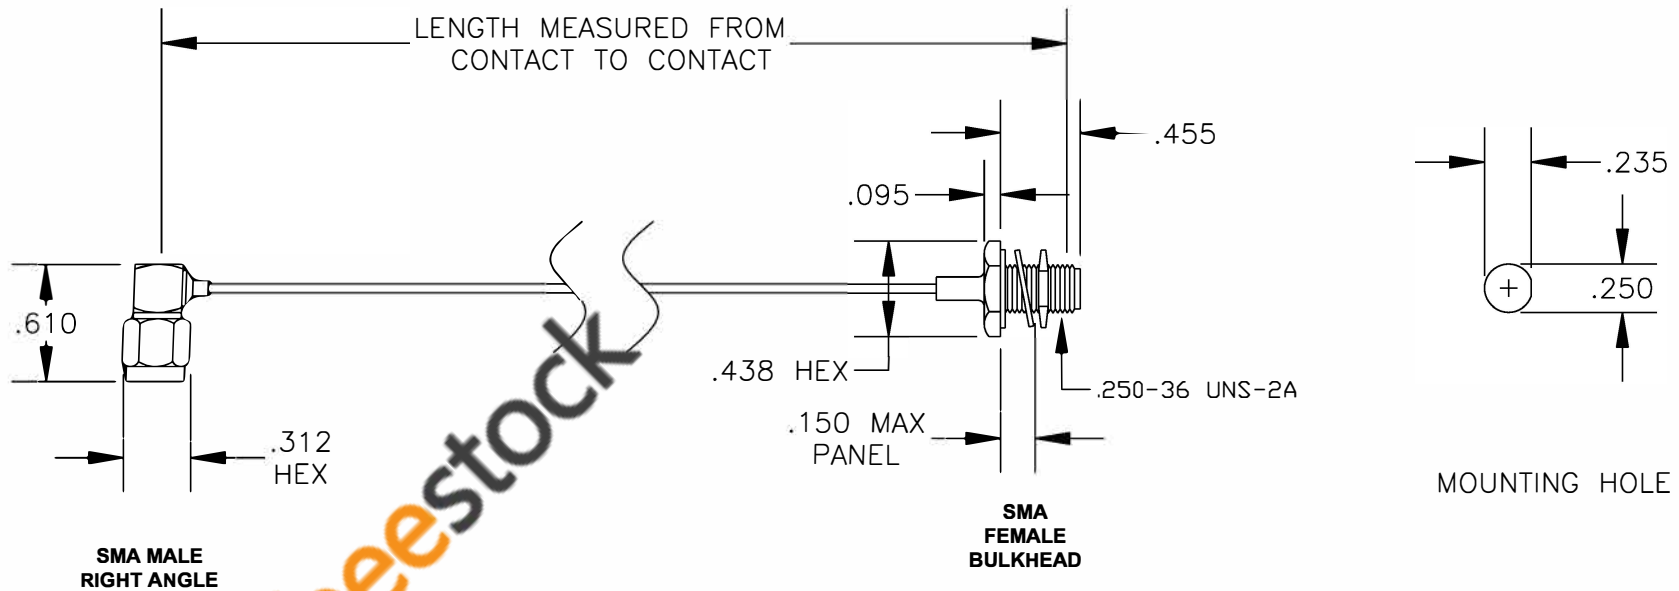

COMPONENTS	IMPEDANCE
SMA MALE RIGHT ANGLE	50 OHM
SMA FEMALE BULKHEAD	50 OHM

Standard Lengths	
-12	12"
-24	24"
-36	36"
-48	48"
-60	60"
-XXX	Custom Length in inches

**8TH FLOOR, BUILDING 1, YONGFU SCIENCE AND TECHNOLOGY CENTER INDUSTRIAL PARK, NANZHA DISTRICT 5, HUMEN, 523900, DONGGUAN, GUANGDONG, CHINA**  
 WEBSITE: [www.ebeestock.com](http://www.ebeestock.com)  
 EMAIL: [sales@ebeestock.com](mailto:sales@ebeestock.com)

RoHS Compliance Certified

<b>ET37225</b>		DES. CABLE ASSEMBLY, PE-SR047FL, SMA MALE RIGHT ANGLE TO SMA FEMALE BULKHEAD (LEAD FREE)	
REV. A	<b>FSCM NO. 53919</b>	CAD FILE 013008	SCALE N/A SIZE A 147

- NOTES:**
- UNLESS OTHERWISE SPECIFIED ALL DIMENSIONS ARE NOMINAL.
  - ALL SPECIFICATIONS ARE SUBJECT TO CHANGE WITHOUT NOTICE AT ANY TIME.
  - DIMENSIONS ARE IN INCHES.
  - LENGTH TOLERANCE IS  $\pm 1.5\%$  OR  $\pm 3/8"$ , WHICHEVER IS GREATER.