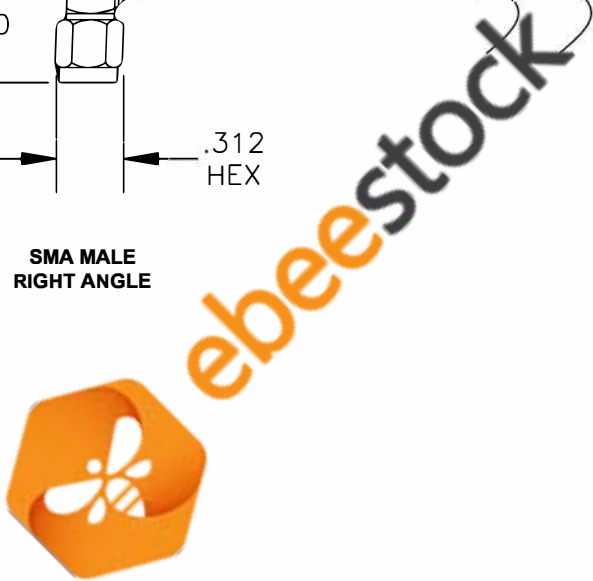

COMPONENTS	IMPEDANCE
SMA MALE RIGHT ANGLE	50 OHM
SMA FEMALE BULKHEAD	50 OHM

Standard Lengths	
-12	12"
-24	24"
-36	36"
-48	48"
-60	60"
-XXX	Custom Length in inches

**8TH FLOOR, BUILDING 1, YONGFU SCIENCE AND TECHNOLOGY CENTER INDUSTRIAL PARK, NANZHA DISTRICT 5, HUMEN, 523900, DONGGUAN, GUANGDONG, CHINA**  
 WEBSITE: [www.ebeestock.com](http://www.ebeestock.com)  
 EMAIL: [sales@ebeestock.com](mailto:sales@ebeestock.com)

RoHS Compliance Certified

<b>ET37225</b>		DES. CABLE ASSEMBLY, PE-SR047FL, SMA MALE RIGHT ANGLE TO SMA FEMALE BULKHEAD (LEAD FREE)	
REV. A	<b>FSCM NO. 53919</b>	CAD FILE 013008	SCALE N/A SIZE A 147

- NOTES:**
- UNLESS OTHERWISE SPECIFIED ALL DIMENSIONS ARE NOMINAL.
  - ALL SPECIFICATIONS ARE SUBJECT TO CHANGE WITHOUT NOTICE AT ANY TIME.
  - DIMENSIONS ARE IN INCHES.
  - LENGTH TOLERANCE IS  $\pm 1.5\%$  OR  $\pm 3/8"$ , WHICHEVER IS GREATER.