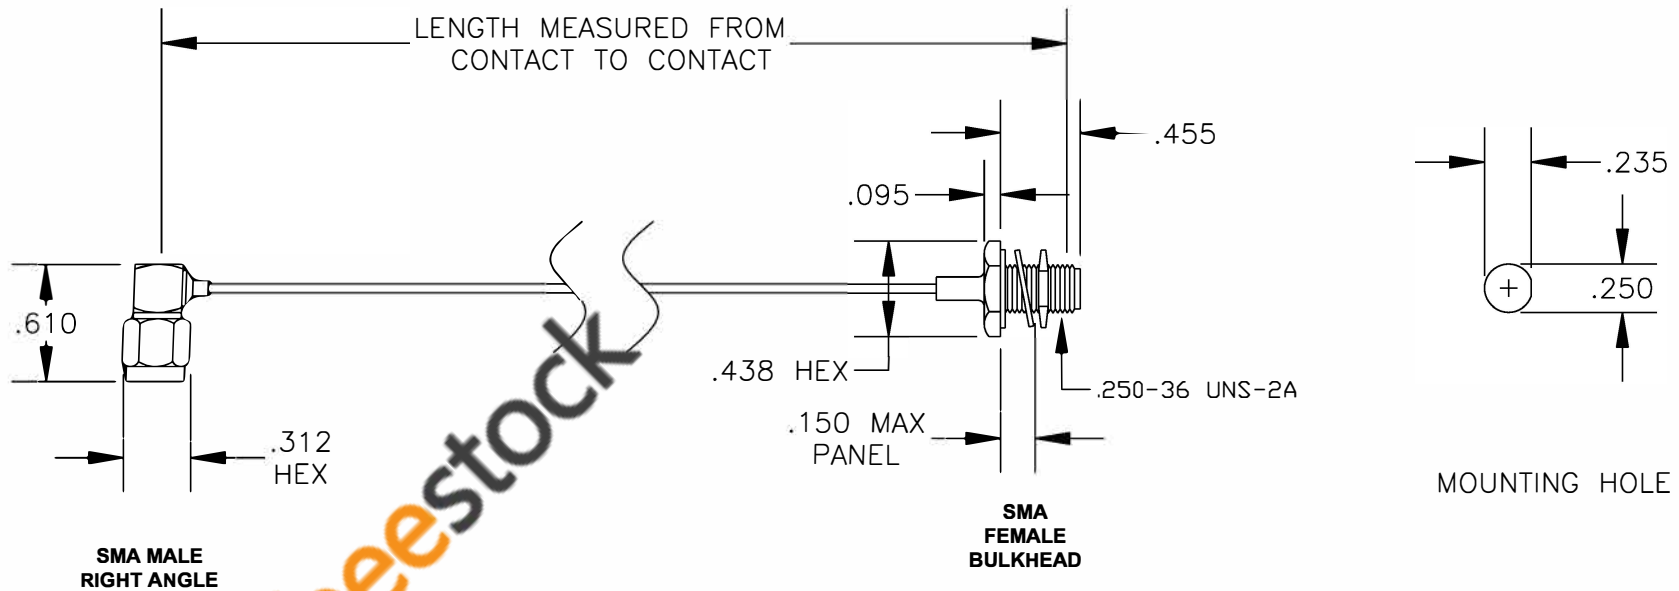

COMPONENTS	IMPEDANCE
SMA MALE RIGHT ANGLE	50 OHM
SMA FEMALE BULKHEAD	50 OHM

Standard Lengths	
-12	12"
-24	24"
-36	36"
-48	48"
-60	60"
-XXX	Custom Length in inches

8TH FLOOR, BUILDING 1, YONGFU SCIENCE AND TECHNOLOGY CENTER INDUSTRIAL PARK, NANZHA DISTRICT 5, HUMEN, 523900, DONGGUAN, GUANGDONG, CHINA
 WEBSITE: www.ebeestock.com
 EMAIL: sales@ebeestock.com

RoHS Compliance Certified

ET37226		DES. CABLE ASSEMBLY, PE-SR047FL, SMA MALE RIGHT ANGLE TO SMA FEMALE BULKHEAD (LEAD FREE)		
REV. A	FSCM NO. 53919	CAD FILE 013008	SCALE N/A	SIZE A 147

- NOTES:**
- UNLESS OTHERWISE SPECIFIED ALL DIMENSIONS ARE NOMINAL.
 - ALL SPECIFICATIONS ARE SUBJECT TO CHANGE WITHOUT NOTICE AT ANY TIME.
 - DIMENSIONS ARE IN INCHES.
 - LENGTH TOLERANCE IS $\pm 1.5\%$ OR $\pm 3/8"$, WHICHEVER IS GREATER.