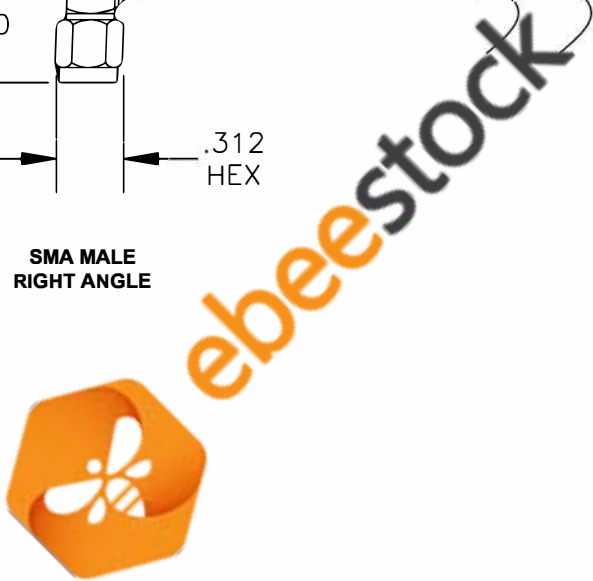

COMPONENTS	IMPEDANCE
SMA MALE RIGHT ANGLE	50 OHM
SMA FEMALE BULKHEAD	50 OHM

Standard Lengths	
-12	12"
-24	24"
-36	36"
-48	48"
-60	60"
-XXX	Custom Length in inches

8TH FLOOR, BUILDING 1, YONGFU SCIENCE AND TECHNOLOGY CENTER INDUSTRIAL PARK, NANZHA DISTRICT 5, HUMEN, 523900, DONGGUAN, GUANGDONG, CHINA
 WEBSITE: www.ebeestock.com
 EMAIL: sales@ebeestock.com

RoHS Compliance Certified

ET37226		DES. CABLE ASSEMBLY, PE-SR047FL, SMA MALE RIGHT ANGLE TO SMA FEMALE BULKHEAD (LEAD FREE)		
REV. A	FSCM NO. 53919	CAD FILE 013008	SCALE N/A	SIZE A 147

- NOTES:**
- UNLESS OTHERWISE SPECIFIED ALL DIMENSIONS ARE NOMINAL.
 - ALL SPECIFICATIONS ARE SUBJECT TO CHANGE WITHOUT NOTICE AT ANY TIME.
 - DIMENSIONS ARE IN INCHES.
 - LENGTH TOLERANCE IS $\pm 1.5\%$ OR $\pm 3/8"$, WHICHEVER IS GREATER.