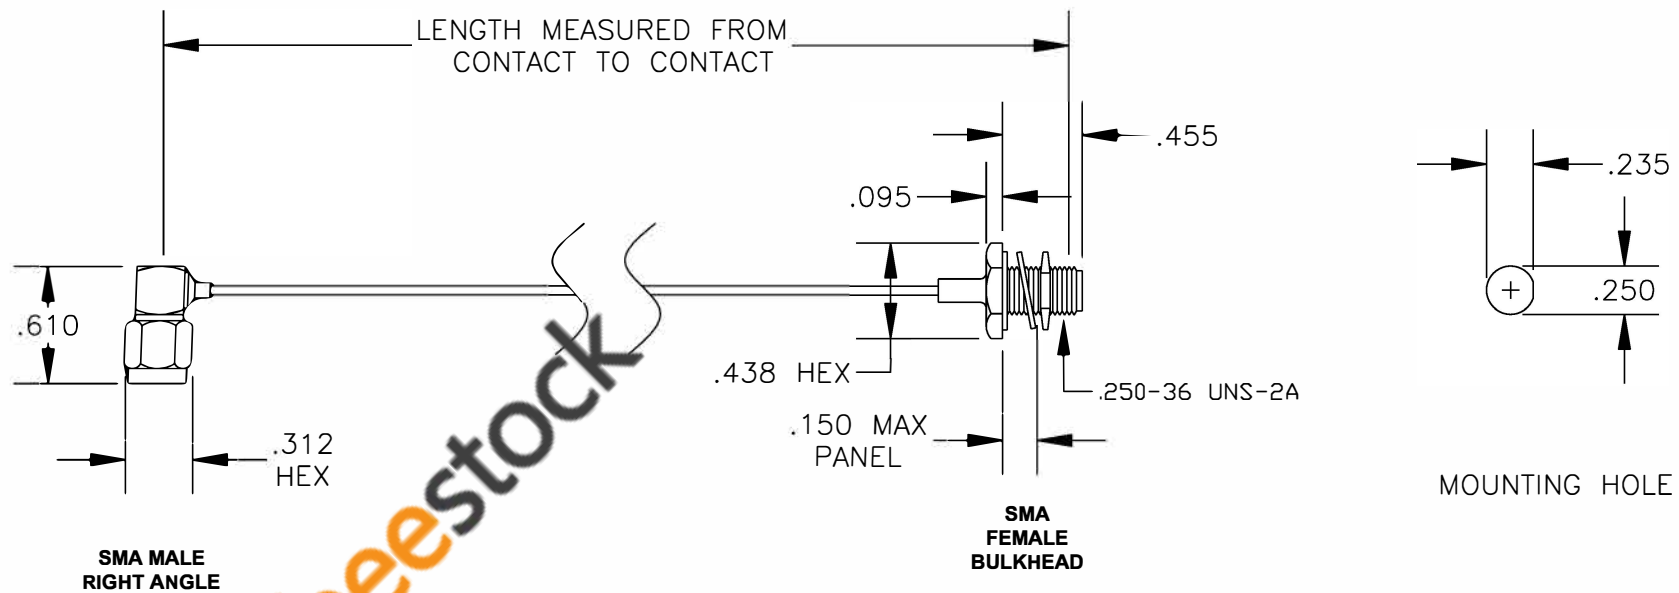

COMPONENTS	IMPEDANCE
SMA MALE RIGHT ANGLE	50 OHM
SMA FEMALE BULKHEAD	50 OHM

Standard Lengths	
-12	12"
-24	24"
-36	36"
-48	48"
-60	60"
-XXX	Custom Length in inches

ebeestock

RoHS
Compliance
Certified

8TH FLOOR, BUILDING 1, YONGFU SCIENCE AND TECHNOLOGY CENTER INDUSTRIAL PARK, NANZHA DISTRICT 5, HUMEN, 523900, DONGGUAN, GUANGDONG, CHINA
 WEBSITE: www.ebeestock.com
 EMAIL: sales@ebeestock.com

ET37227		DES. CABLE ASSEMBLY, PE-SR047FL, SMA MALE RIGHT ANGLE TO SMA FEMALE BULKHEAD (LEAD FREE)		
REV. A	FSCM NO. 53919	CAD FILE 013008	SCALE N/A	SIZE A 147

- NOTES:**
- UNLESS OTHERWISE SPECIFIED ALL DIMENSIONS ARE NOMINAL.
 - ALL SPECIFICATIONS ARE SUBJECT TO CHANGE WITHOUT NOTICE AT ANY TIME.
 - DIMENSIONS ARE IN INCHES.
 - LENGTH TOLERANCE IS $\pm 1.5\%$ OR $\pm 3/8"$, WHICHEVER IS GREATER.