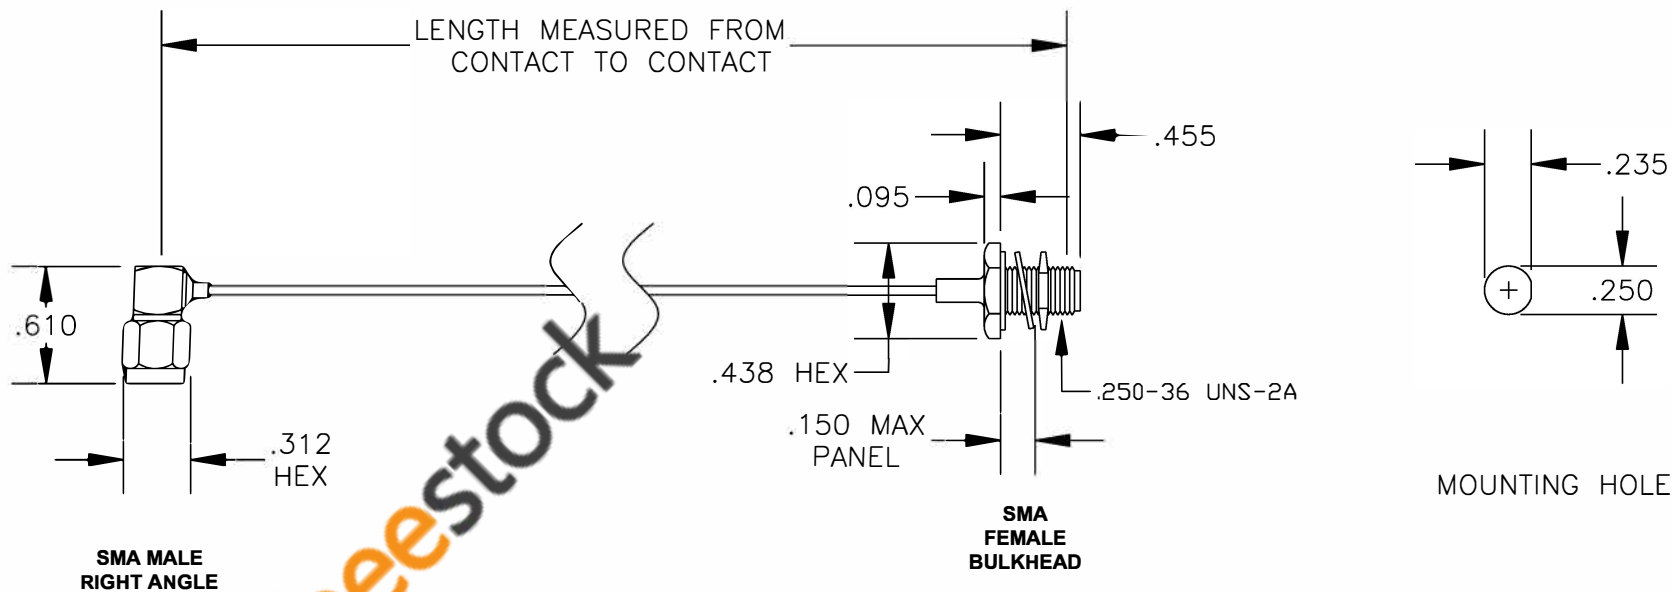

COMPONENTS	IMPEDANCE
SMA MALE RIGHT ANGLE	50 OHM
SMA FEMALE BULKHEAD	50 OHM

Standard Lengths	
-12	12"
-24	24"
-36	36"
-48	48"
-60	60"
-XXX	Custom Length in inches

ebeestock

8TH FLOOR, BUILDING 1, YONGFU SCIENCE AND TECHNOLOGY CENTER INDUSTRIAL PARK, NANZHA DISTRICT 5, HUMEN, 523900, DONGGUAN, GUANGDONG, CHINA
 WEBSITE: www.ebeestock.com
 EMAIL: sales@ebeestock.com

ET37228		DES. CABLE ASSEMBLY, PE-SR047FL, SMA MALE RIGHT ANGLE TO SMA FEMALE BULKHEAD (LEAD FREE)		
REV. A	FSCM NO. 53919	CAD FILE 013008	SCALE N/A	SIZE A 147

RoHS Compliance Certified

- NOTES:**
- UNLESS OTHERWISE SPECIFIED ALL DIMENSIONS ARE NOMINAL.
 - ALL SPECIFICATIONS ARE SUBJECT TO CHANGE WITHOUT NOTICE AT ANY TIME.
 - DIMENSIONS ARE IN INCHES.
 - LENGTH TOLERANCE IS $\pm 1.5\%$ OR $\pm 3/8"$, WHICHEVER IS GREATER.