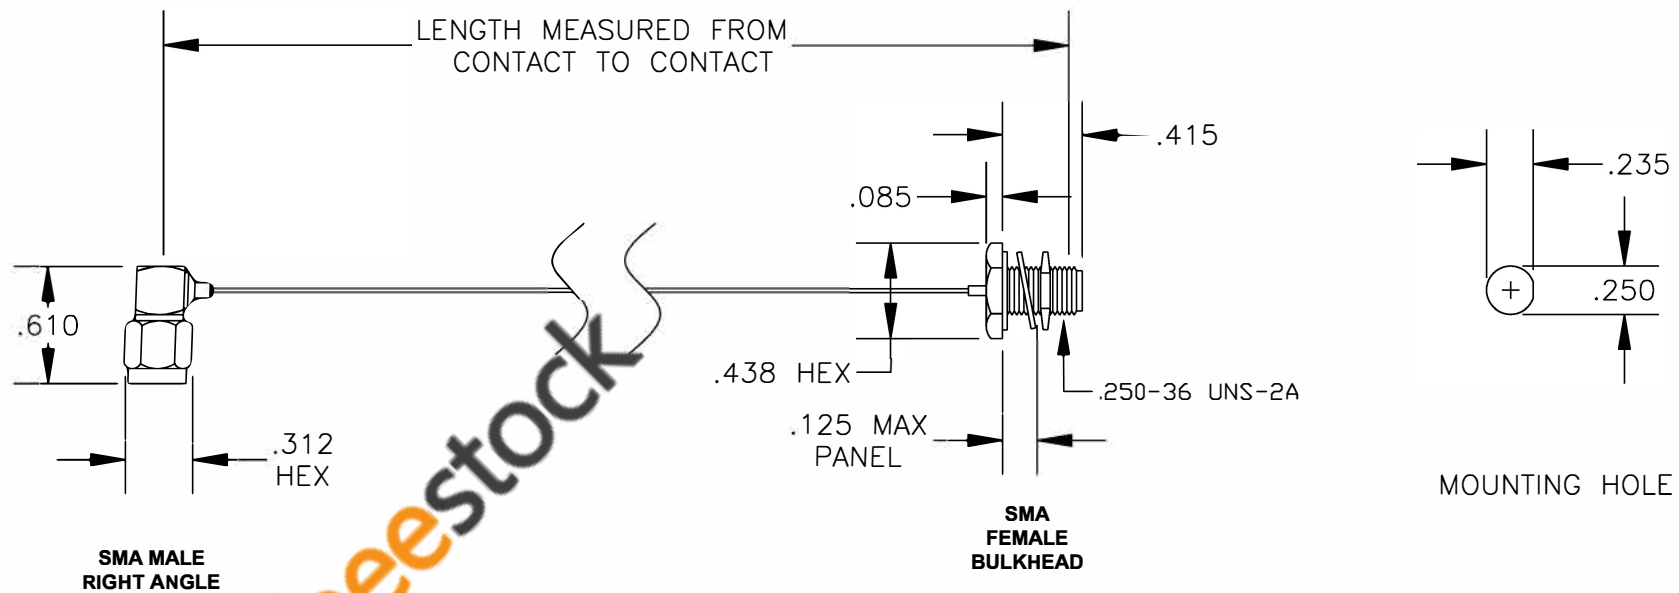

COMPONENTS	IMPEDANCE
SMA MALE RIGHT ANGLE	50 OHM
SMA FEMALE BULKHEAD	50 OHM

Standard Lengths	
-12	12"
-24	24"
-36	36"
-48	48"
-60	60"
-XXX	Custom Length in inches

ebeestock

8TH FLOOR, BUILDING 1, YONGFU SCIENCE AND TECHNOLOGY CENTER INDUSTRIAL PARK, NANZHA DISTRICT 5, HUMEN, 523900, DONGGUAN, GUANGDONG, CHINA
 WEBSITE: www.ebeestock.com
 EMAIL: sales@ebeestock.com

ET37234		DES. CABLE ASSEMBLY, PE-020SR, SMA MALE RIGHT ANGLE TO SMA FEMALE BULKHEAD	
----------------	--	--	--

REV. A	FSCM NO. 53919	CAD FILE 013008	SCALE N/A	SIZE A 147
--------	-----------------------	-----------------	-----------	------------

- NOTES:**
1. UNLESS OTHERWISE SPECIFIED ALL DIMENSIONS ARE NOMINAL.
 2. ALL SPECIFICATIONS ARE SUBJECT TO CHANGE WITHOUT NOTICE AT ANY TIME.
 3. DIMENSIONS ARE IN INCHES.
 4. LENGTH TOLERANCE IS $\pm 1.5\%$ OR $\pm 3/8"$, WHICHEVER IS GREATER.