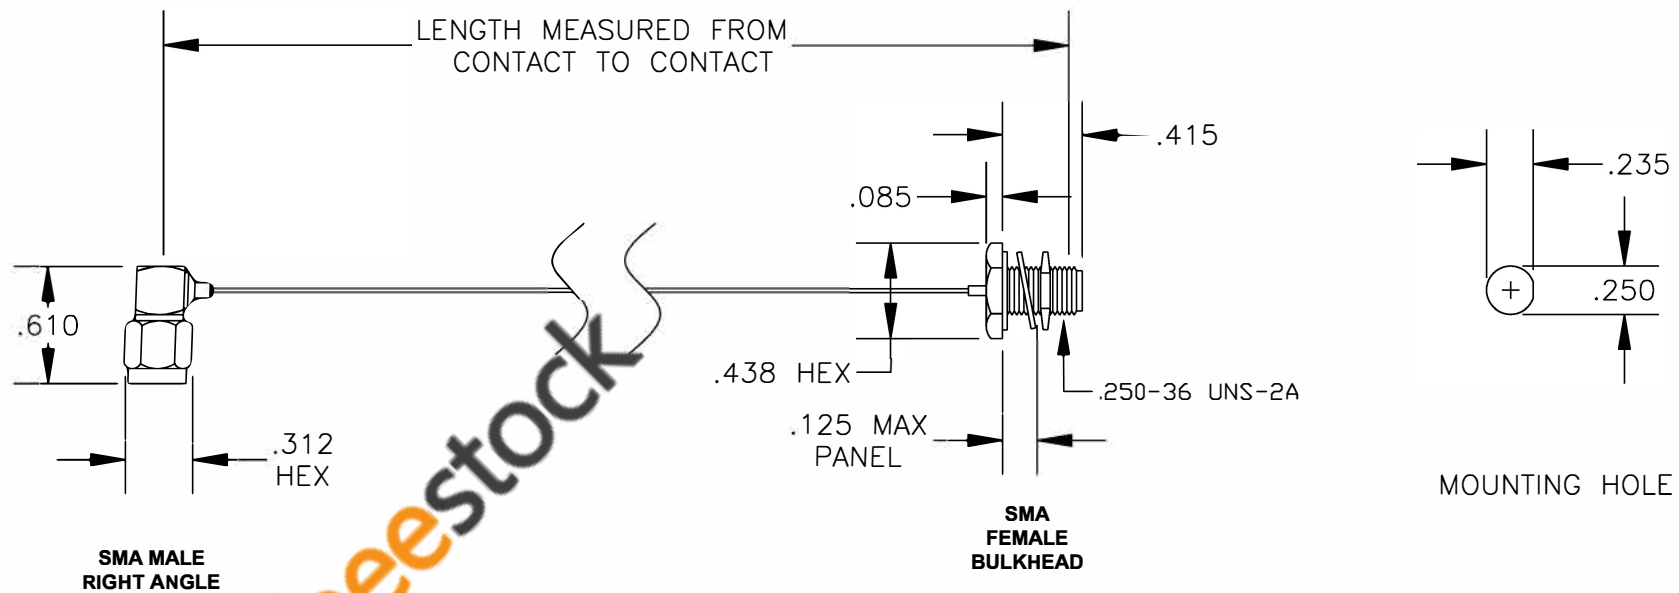

COMPONENTS	IMPEDANCE
SMA MALE RIGHT ANGLE	50 OHM
SMA FEMALE BULKHEAD	50 OHM

Standard Lengths	
-12	12"
-24	24"
-36	36"
-48	48"
-60	60"
-XXX	Custom Length in inches

ebeestock

8TH FLOOR, BUILDING 1, YONGFU SCIENCE AND TECHNOLOGY CENTER INDUSTRIAL PARK, NANZHA DISTRICT 5, HUMEN, 523900, DONGGUAN, GUANGDONG, CHINA
 WEBSITE: www.ebeestock.com
 EMAIL: sales@ebeestock.com

ET37235		DES. CABLE ASSEMBLY, PE-020SR, SMA MALE RIGHT ANGLE TO SMA FEMALE BULKHEAD	
----------------	--	--	--

REV. A	FSCM NO. 53919	CAD FILE 013008	SCALE N/A	SIZE A 147
--------	-----------------------	-----------------	-----------	------------

- NOTES:**
1. UNLESS OTHERWISE SPECIFIED ALL DIMENSIONS ARE NOMINAL.
 2. ALL SPECIFICATIONS ARE SUBJECT TO CHANGE WITHOUT NOTICE AT ANY TIME.
 3. DIMENSIONS ARE IN INCHES.
 4. LENGTH TOLERANCE IS $\pm 1.5\%$ OR $\pm 3/8"$, WHICHEVER IS GREATER.