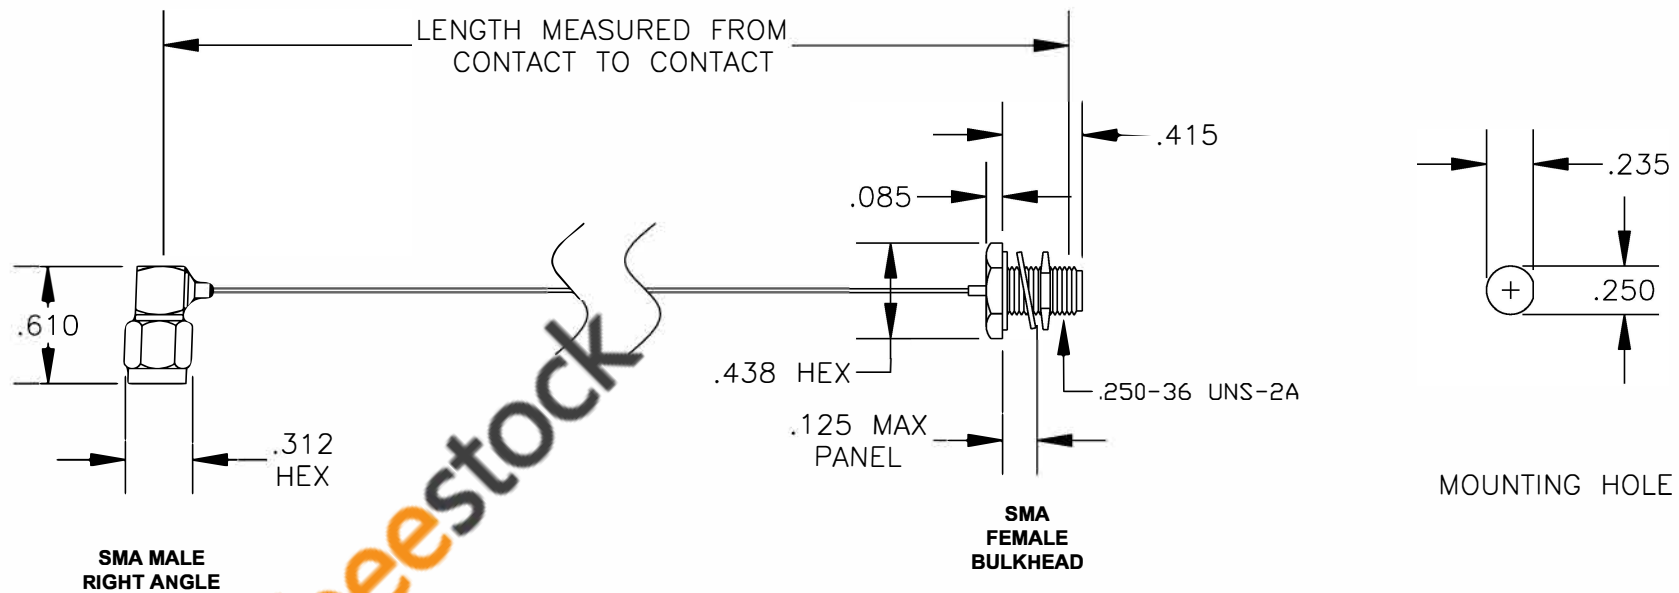

COMPONENTS	IMPEDANCE
SMA MALE RIGHT ANGLE	50 OHM
SMA FEMALE BULKHEAD	50 OHM

Standard Lengths	
-12	12"
-24	24"
-36	36"
-48	48"
-60	60"
-XXX	Custom Length in inches

ebeestock

RoHS
Compliance
Certified

8TH FLOOR, BUILDING 1, YONGFU SCIENCE AND TECHNOLOGY CENTER INDUSTRIAL PARK, NANZHA DISTRICT 5, HUMEN, 523900, DONGGUAN, GUANGDONG, CHINA
 WEBSITE: www.ebeestock.com
 EMAIL: sales@ebeestock.com

ET37236		DES. CABLE ASSEMBLY, PE-020SR, SMA MALE RIGHT ANGLE TO SMA FEMALE BULKHEAD (LEAD FREE)		
REV. A	FSCM NO. 53919	CAD FILE 013008	SCALE N/A	SIZE A 147

- NOTES:**
- UNLESS OTHERWISE SPECIFIED ALL DIMENSIONS ARE NOMINAL.
 - ALL SPECIFICATIONS ARE SUBJECT TO CHANGE WITHOUT NOTICE AT ANY TIME.
 - DIMENSIONS ARE IN INCHES.
 - LENGTH TOLERANCE IS $\pm 1.5\%$ OR $\pm 3/8"$, WHICHEVER IS GREATER.