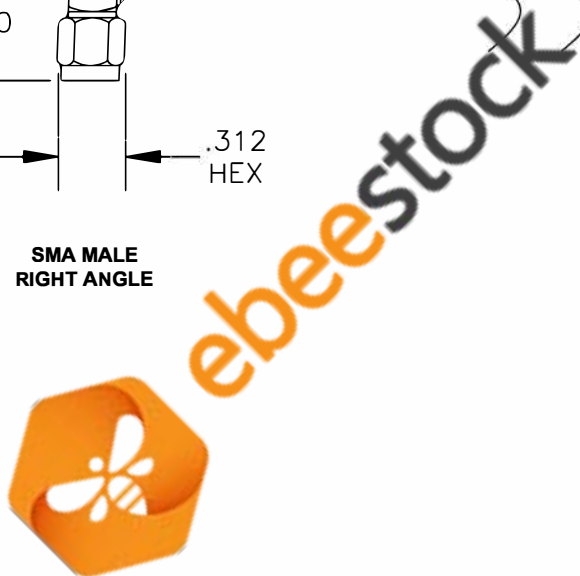

COMPONENTS	IMPEDANCE
SMA MALE RIGHT ANGLE	50 OHM
SMA FEMALE BULKHEAD	50 OHM

Standard Lengths	
-12	12"
-24	24"
-36	36"
-48	48"
-60	60"
-XXX	Custom Length in inches

**8TH FLOOR, BUILDING 1, YONGFU SCIENCE AND TECHNOLOGY CENTER INDUSTRIAL PARK, NANZHA DISTRICT 5, HUMEN, 523900, DONGGUAN, GUANGDONG, CHINA**  
 WEBSITE: [www.ebeestock.com](http://www.ebeestock.com)  
 EMAIL: [sales@ebeestock.com](mailto:sales@ebeestock.com)

RoHS Compliance Certified

<b>ET37237</b>		DES. CABLE ASSEMBLY, PE-020SR, SMA MALE RIGHT ANGLE TO SMA FEMALE BULKHEAD (LEAD FREE)	
REV. A	<b>FSCM NO. 53919</b>	CAD FILE 013008	SCALE N/A SIZE A 147

- NOTES:**
- UNLESS OTHERWISE SPECIFIED ALL DIMENSIONS ARE NOMINAL.
  - ALL SPECIFICATIONS ARE SUBJECT TO CHANGE WITHOUT NOTICE AT ANY TIME.
  - DIMENSIONS ARE IN INCHES.
  - LENGTH TOLERANCE IS  $\pm 1.5\%$  OR  $\pm 3/8"$ , WHICHEVER IS GREATER.