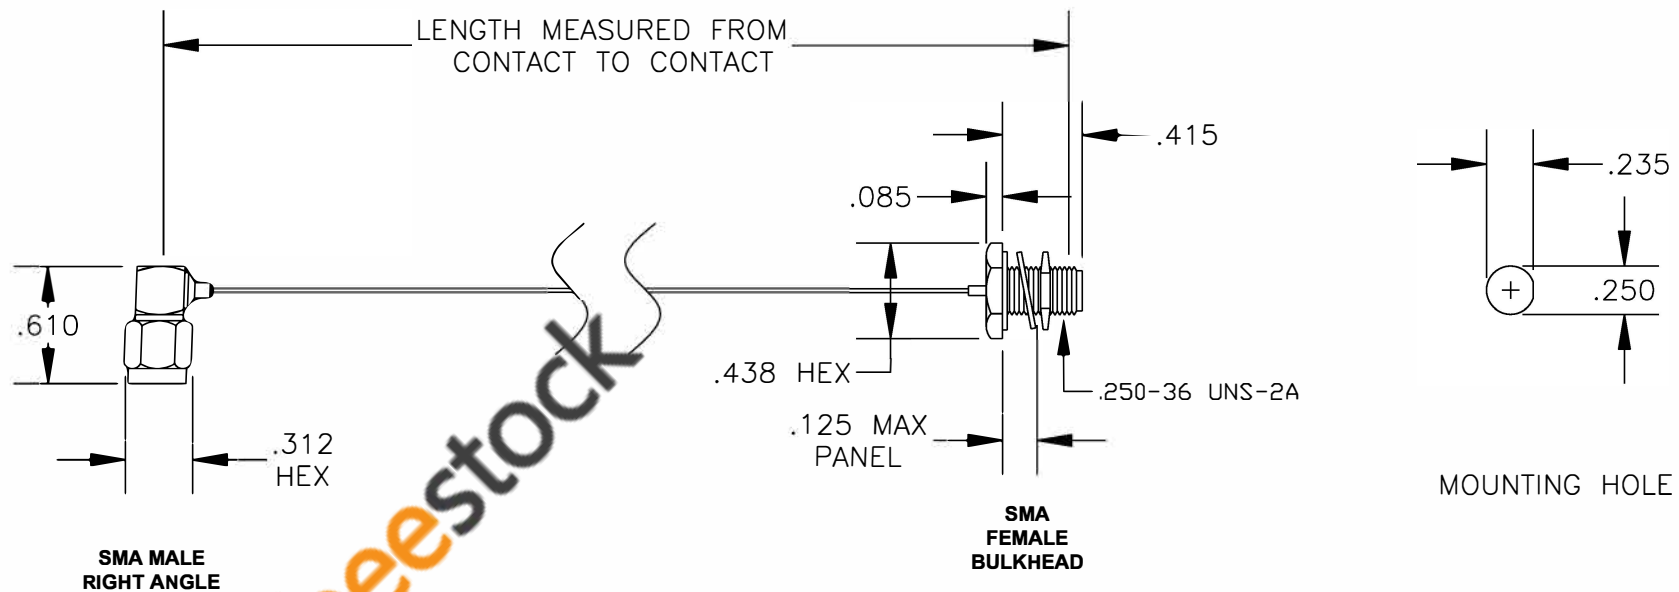

COMPONENTS	IMPEDANCE
SMA MALE RIGHT ANGLE	50 OHM
SMA FEMALE BULKHEAD	50 OHM

Standard Lengths	
-12	12"
-24	24"
-36	36"
-48	48"
-60	60"
-XXX	Custom Length in inches

**8TH FLOOR, BUILDING 1, YONGFU SCIENCE AND TECHNOLOGY CENTER INDUSTRIAL PARK, NANZHA DISTRICT 5, HUMEN, 523900, DONGGUAN, GUANGDONG, CHINA**  
 WEBSITE: [www.ebeestock.com](http://www.ebeestock.com)  
 EMAIL: [sales@ebeestock.com](mailto:sales@ebeestock.com)

RoHS Compliance Certified

<b>ET37237</b>		DES. CABLE ASSEMBLY, PE-020SR, SMA MALE RIGHT ANGLE TO SMA FEMALE BULKHEAD (LEAD FREE)	
REV. A	<b>FSCM NO. 53919</b>	CAD FILE 013008	SCALE N/A SIZE A 147

- NOTES:**
- UNLESS OTHERWISE SPECIFIED ALL DIMENSIONS ARE NOMINAL.
  - ALL SPECIFICATIONS ARE SUBJECT TO CHANGE WITHOUT NOTICE AT ANY TIME.
  - DIMENSIONS ARE IN INCHES.
  - LENGTH TOLERANCE IS  $\pm 1.5\%$  OR  $\pm 3/8"$ , WHICHEVER IS GREATER.