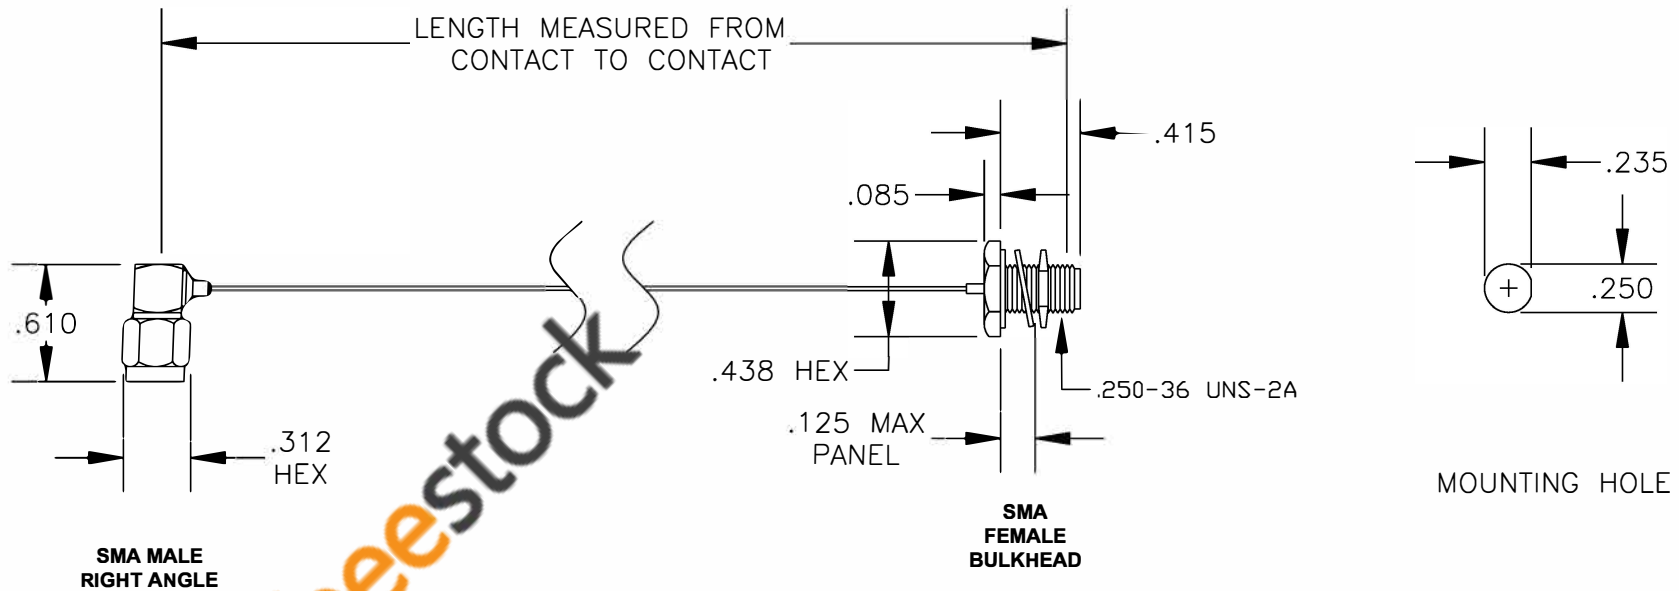

COMPONENTS	IMPEDANCE
SMA MALE RIGHT ANGLE	50 OHM
SMA FEMALE BULKHEAD	50 OHM

Standard Lengths	
-12	12"
-24	24"
-36	36"
-48	48"
-60	60"
-XXX	Custom Length in inches

8TH FLOOR, BUILDING 1, YONGFU SCIENCE AND TECHNOLOGY CENTER INDUSTRIAL PARK, NANZHA DISTRICT 5, HUMEN, 523900, DONGGUAN, GUANGDONG, CHINA
 WEBSITE: www.ebeestock.com
 EMAIL: sales@ebeestock.com

ET37238		DES. CABLE ASSEMBLY, PE-020SR, SMA MALE RIGHT ANGLE TO SMA FEMALE BULKHEAD (LEAD FREE)		
REV. A	FSCM NO. 53919	CAD FILE 013008	SCALE N/A	SIZE A 147

RoHS Compliance Certified

- NOTES:**
- UNLESS OTHERWISE SPECIFIED ALL DIMENSIONS ARE NOMINAL.
 - ALL SPECIFICATIONS ARE SUBJECT TO CHANGE WITHOUT NOTICE AT ANY TIME.
 - DIMENSIONS ARE IN INCHES.
 - LENGTH TOLERANCE IS $\pm 1.5\%$ OR $\pm 3/8"$, WHICHEVER IS GREATER.