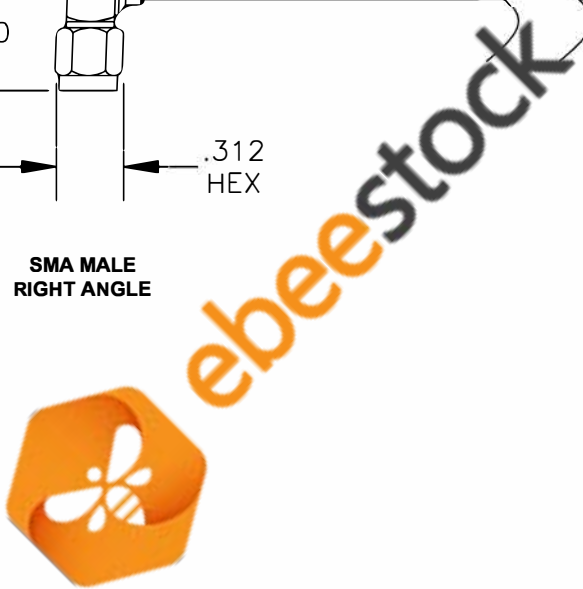

COMPONENTS	IMPEDANCE
SMA MALE RIGHT ANGLE	50 OHM
SMA FEMALE BULKHEAD	50 OHM

Standard Lengths	
-12	12"
-24	24"
-36	36"
-48	48"
-60	60"
-XXX	Custom Length in inches

8TH FLOOR, BUILDING 1, YONGFU SCIENCE AND TECHNOLOGY CENTER INDUSTRIAL PARK, NANZHA DISTRICT 5, HUMEN, 523900, DONGGUAN, GUANGDONG, CHINA
 WEBSITE: www.ebeestock.com
 EMAIL: sales@ebeestock.com

ET37238		DES. CABLE ASSEMBLY, PE-020SR, SMA MALE RIGHT ANGLE TO SMA FEMALE BULKHEAD (LEAD FREE)		
REV. A	FSCM NO. 53919	CAD FILE 013008	SCALE N/A	SIZE A 147

RoHS Compliance Certified

- NOTES:**
- UNLESS OTHERWISE SPECIFIED ALL DIMENSIONS ARE NOMINAL.
 - ALL SPECIFICATIONS ARE SUBJECT TO CHANGE WITHOUT NOTICE AT ANY TIME.
 - DIMENSIONS ARE IN INCHES.
 - LENGTH TOLERANCE IS $\pm 1.5\%$ OR $\pm 3/8"$, WHICHEVER IS GREATER.