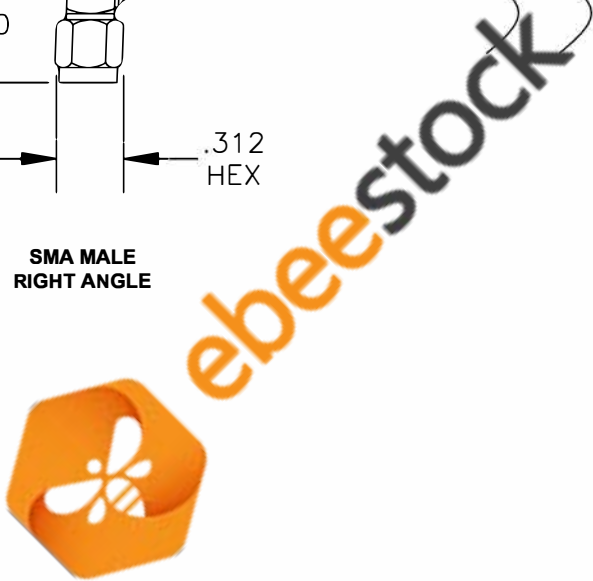

COMPONENTS	IMPEDANCE
SMA MALE RIGHT ANGLE	50 OHM
SMA FEMALE BULKHEAD	50 OHM

Standard Lengths	
-12	12"
-24	24"
-36	36"
-48	48"
-60	60"
-XXX	Custom Length in inches

8TH FLOOR, BUILDING 1, YONGFU SCIENCE AND TECHNOLOGY CENTER INDUSTRIAL PARK, NANZHA DISTRICT 5, HUMEN, 523900, DONGGUAN, GUANGDONG, CHINA
 WEBSITE: www.ebeestock.com
 EMAIL: sales@ebeestock.com

RoHS Compliance Certified

ET37239		DES. CABLE ASSEMBLY, PE-020SR, SMA MALE RIGHT ANGLE TO SMA FEMALE BULKHEAD (LEAD FREE)		
REV. A	FSCM NO. 53919	CAD FILE 013008	SCALE N/A	SIZE A 147

- NOTES:**
- UNLESS OTHERWISE SPECIFIED ALL DIMENSIONS ARE NOMINAL.
 - ALL SPECIFICATIONS ARE SUBJECT TO CHANGE WITHOUT NOTICE AT ANY TIME.
 - DIMENSIONS ARE IN INCHES.
 - LENGTH TOLERANCE IS $\pm 1.5\%$ OR $\pm 3/8"$, WHICHEVER IS GREATER.