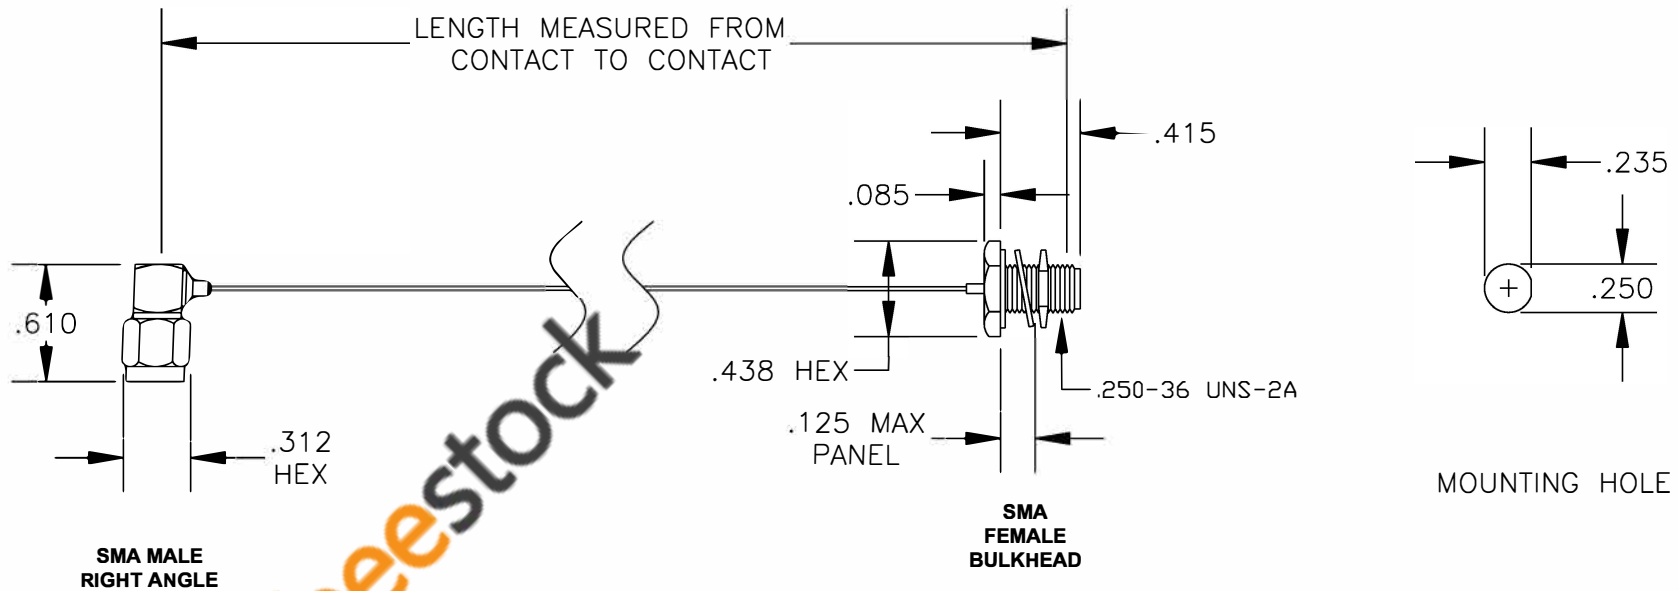

COMPONENTS	IMPEDANCE
SMA MALE RIGHT ANGLE	50 OHM
SMA FEMALE BULKHEAD	50 OHM

Standard Lengths	
-12	12"
-24	24"
-36	36"
-48	48"
-60	60"
-XXX	Custom Length in inches

8TH FLOOR, BUILDING 1, YONGFU SCIENCE AND TECHNOLOGY CENTER INDUSTRIAL PARK, NANZHA DISTRICT 5, HUMEN, 523900, DONGGUAN, GUANGDONG, CHINA
 WEBSITE: www.ebeestock.com
 EMAIL: sales@ebeestock.com

RoHS Compliance Certified

ET37239		DES. CABLE ASSEMBLY, PE-020SR, SMA MALE RIGHT ANGLE TO SMA FEMALE BULKHEAD (LEAD FREE)		
REV. A	FSCM NO. 53919	CAD FILE 013008	SCALE N/A	SIZE A 147

- NOTES:**
- UNLESS OTHERWISE SPECIFIED ALL DIMENSIONS ARE NOMINAL.
 - ALL SPECIFICATIONS ARE SUBJECT TO CHANGE WITHOUT NOTICE AT ANY TIME.
 - DIMENSIONS ARE IN INCHES.
 - LENGTH TOLERANCE IS $\pm 1.5\%$ OR $\pm 3/8"$, WHICHEVER IS GREATER.