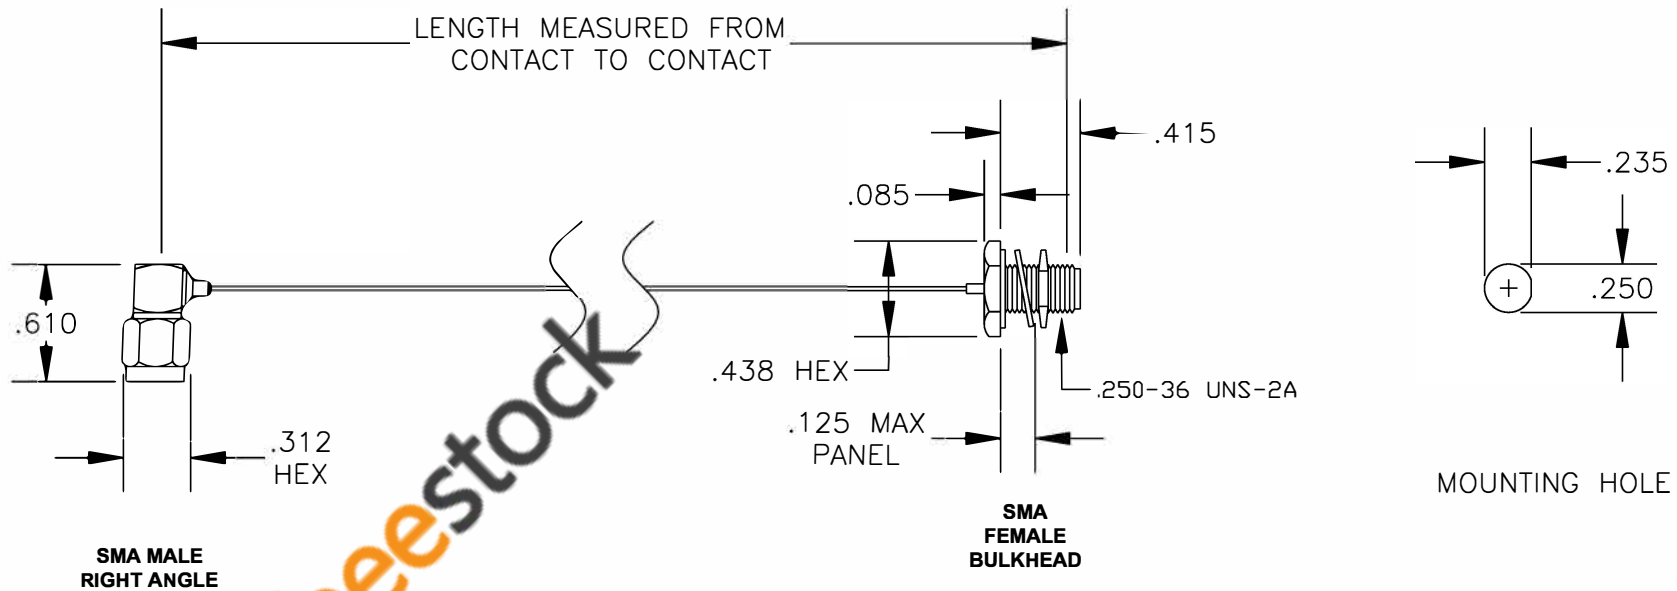

COMPONENTS	IMPEDANCE
SMA MALE RIGHT ANGLE	50 OHM
SMA FEMALE BULKHEAD	50 OHM

Standard Lengths	
-12	12"
-24	24"
-36	36"
-48	48"
-60	60"
-XXX	Custom Length in inches

**8TH FLOOR, BUILDING 1, YONGFU SCIENCE AND TECHNOLOGY CENTER INDUSTRIAL PARK, NANZHA DISTRICT 5, HUMEN, 523900, DONGGUAN, GUANGDONG, CHINA**  
 WEBSITE: [www.ebeestock.com](http://www.ebeestock.com)  
 EMAIL: [sales@ebeestock.com](mailto:sales@ebeestock.com)

RoHS Compliance Certified

<b>ET37240</b>		DES. CABLE ASSEMBLY, PE-020SR, SMA MALE RIGHT ANGLE TO SMA FEMALE BULKHEAD (LEAD FREE)	
REV. A	<b>FSCM NO. 53919</b>	CAD FILE 013008	SCALE N/A SIZE A 147

- NOTES:**
- UNLESS OTHERWISE SPECIFIED ALL DIMENSIONS ARE NOMINAL.
  - ALL SPECIFICATIONS ARE SUBJECT TO CHANGE WITHOUT NOTICE AT ANY TIME.
  - DIMENSIONS ARE IN INCHES.
  - LENGTH TOLERANCE IS  $\pm 1.5\%$  OR  $\pm 3/8"$ , WHICHEVER IS GREATER.