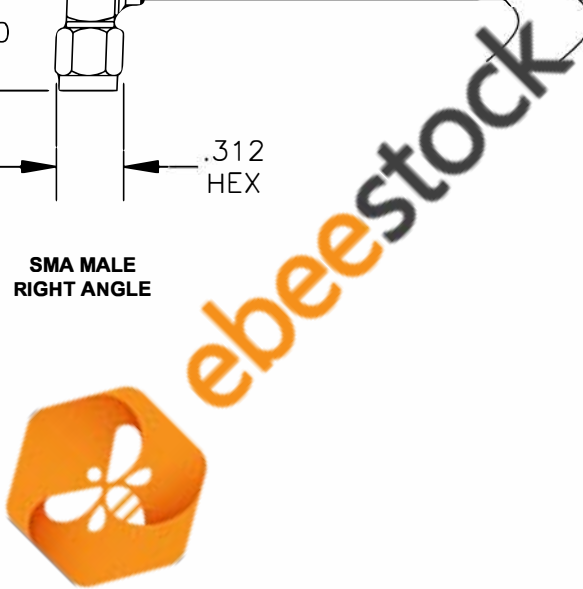

COMPONENTS	IMPEDANCE
SMA MALE RIGHT ANGLE	50 OHM
SMA FEMALE BULKHEAD	50 OHM

Standard Lengths	
-12	12"
-24	24"
-36	36"
-48	48"
-60	60"
-XXX	Custom Length in inches

**8TH FLOOR, BUILDING 1, YONGFU SCIENCE AND TECHNOLOGY CENTER INDUSTRIAL PARK, NANZHA DISTRICT 5, HUMEN, 523900, DONGGUAN, GUANGDONG, CHINA**  
 WEBSITE: [www.ebeestock.com](http://www.ebeestock.com)  
 EMAIL: [sales@ebeestock.com](mailto:sales@ebeestock.com)

RoHS Compliance Certified

<b>ET37240</b>		DES. CABLE ASSEMBLY, PE-020SR, SMA MALE RIGHT ANGLE TO SMA FEMALE BULKHEAD (LEAD FREE)	
REV. A	<b>FSCM NO. 53919</b>	CAD FILE 013008	SCALE N/A SIZE A 147

- NOTES:**
- UNLESS OTHERWISE SPECIFIED ALL DIMENSIONS ARE NOMINAL.
  - ALL SPECIFICATIONS ARE SUBJECT TO CHANGE WITHOUT NOTICE AT ANY TIME.
  - DIMENSIONS ARE IN INCHES.
  - LENGTH TOLERANCE IS  $\pm 1.5\%$  OR  $\pm 3/8"$ , WHICHEVER IS GREATER.