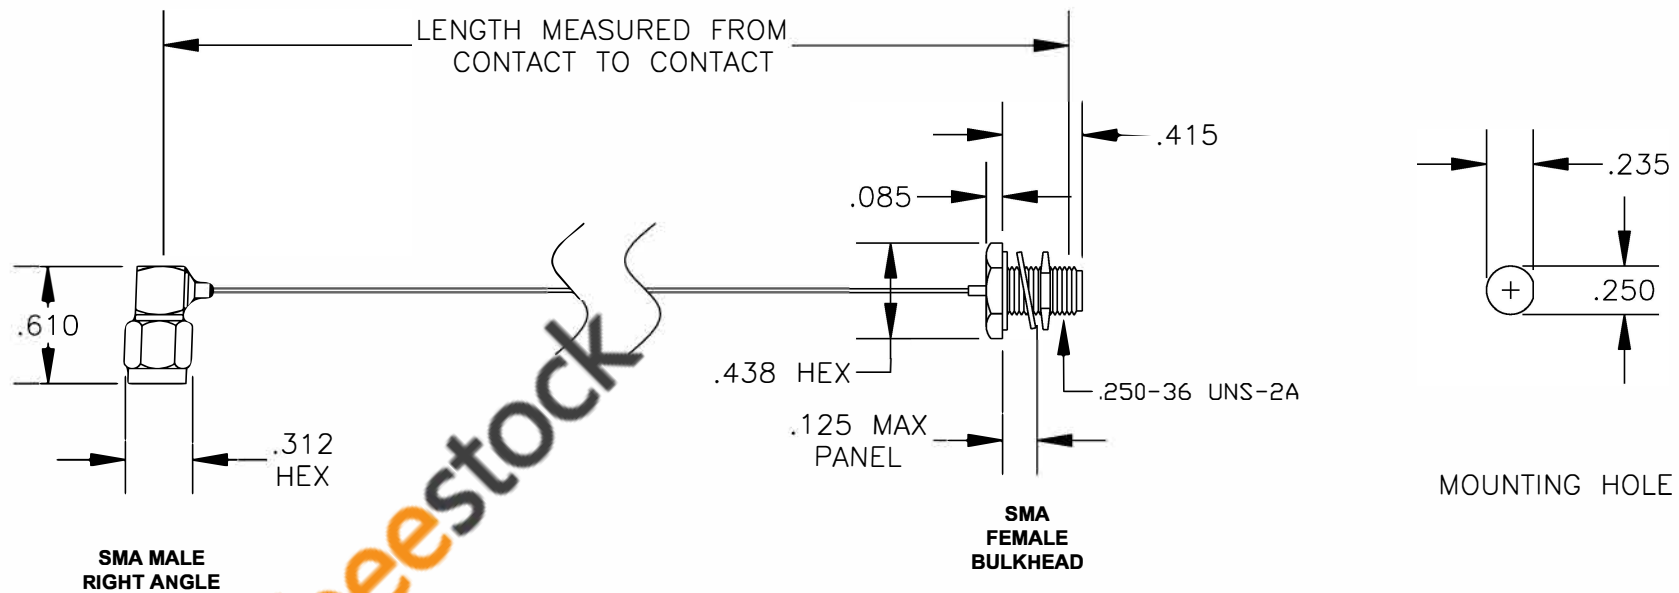

COMPONENTS	IMPEDANCE
SMA MALE RIGHT ANGLE	50 OHM
SMA FEMALE BULKHEAD	50 OHM

Standard Lengths	
-12	12"
-24	24"
-36	36"
-48	48"
-60	60"
-XXX	Custom Length in inches

ebeestock

RoHS
Compliance
Certified

8TH FLOOR, BUILDING 1, YONGFU SCIENCE AND TECHNOLOGY CENTER INDUSTRIAL PARK, NANZHA DISTRICT 5, HUMEN, 523900, DONGGUAN, GUANGDONG, CHINA

ebeestock

WEBSITE: www.ebeestock.com
EMAIL: sales@ebeestock.com

ET37241		DES. CABLE ASSEMBLY, PE-020SR, SMA MALE RIGHT ANGLE TO SMA FEMALE BULKHEAD (LEAD FREE)		
REV. A	FSCM NO. 53919	CAD FILE 013008	SCALE N/A	SIZE A 147

- NOTES:
- UNLESS OTHERWISE SPECIFIED ALL DIMENSIONS ARE NOMINAL.
 - ALL SPECIFICATIONS ARE SUBJECT TO CHANGE WITHOUT NOTICE AT ANY TIME.
 - DIMENSIONS ARE IN INCHES.
 - LENGTH TOLERANCE IS $\pm 1.5\%$ OR $\pm 3/8"$, WHICHEVER IS GREATER.