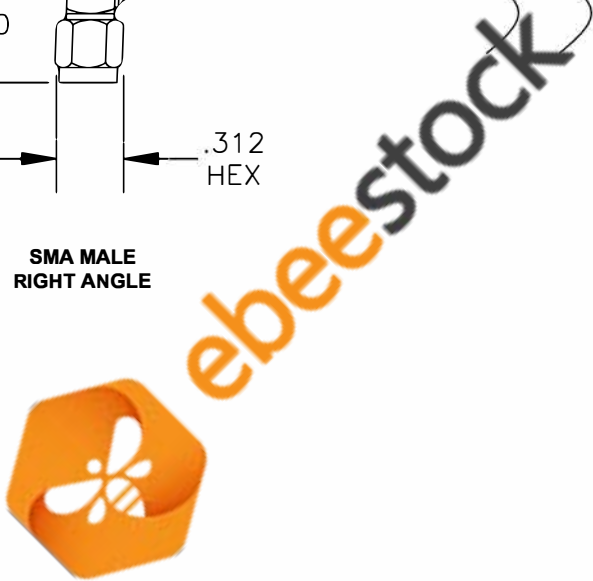

COMPONENTS	IMPEDANCE
SMA MALE RIGHT ANGLE	50 OHM
SMA FEMALE BULKHEAD	50 OHM

Standard Lengths	
-12	12"
-24	24"
-36	36"
-48	48"
-60	60"
-XXX	Custom Length in inches

8TH FLOOR, BUILDING 1, YONGFU SCIENCE AND TECHNOLOGY CENTER INDUSTRIAL PARK, NANZHA DISTRICT 5, HUMEN, 523900, DONGGUAN, GUANGDONG, CHINA
 WEBSITE: www.ebeestock.com
 EMAIL: sales@ebeestock.com

RoHS Compliance Certified

ET37242		DES. CABLE ASSEMBLY, PE-020SR, SMA MALE RIGHT ANGLE TO SMA FEMALE BULKHEAD (LEAD FREE)		
REV. A	FSCM NO. 53919	CAD FILE 013008	SCALE N/A	SIZE A 147

- NOTES:**
- UNLESS OTHERWISE SPECIFIED ALL DIMENSIONS ARE NOMINAL.
 - ALL SPECIFICATIONS ARE SUBJECT TO CHANGE WITHOUT NOTICE AT ANY TIME.
 - DIMENSIONS ARE IN INCHES.
 - LENGTH TOLERANCE IS $\pm 1.5\%$ OR $\pm 3/8"$, WHICHEVER IS GREATER.