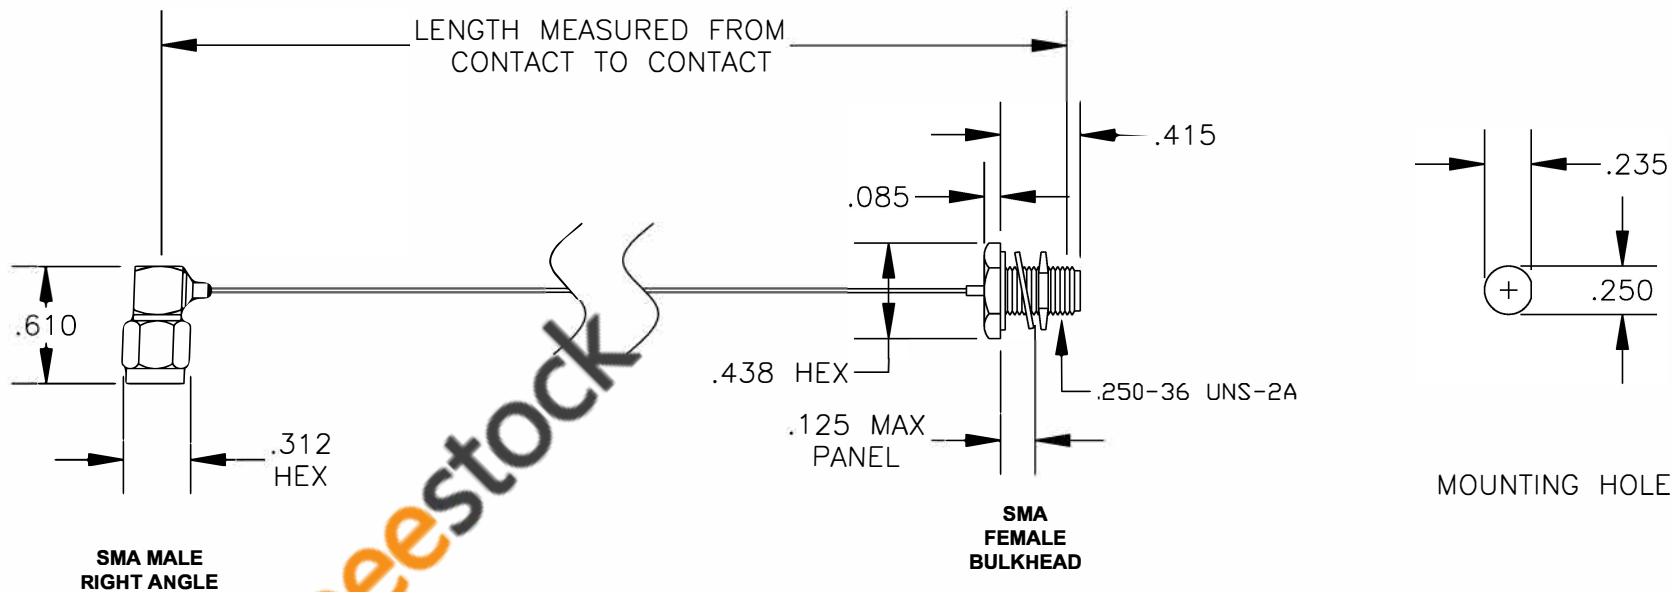

COMPONENTS	IMPEDANCE
SMA MALE RIGHT ANGLE	50 OHM
SMA FEMALE BULKHEAD	50 OHM

Standard Lengths	
-12	12"
-24	24"
-36	36"
-48	48"
-60	60"
-XXX	Custom Length in inches

8TH FLOOR, BUILDING 1, YONGFU SCIENCE AND TECHNOLOGY CENTER INDUSTRIAL PARK, NANZHA DISTRICT 5, HUMEN, 523900, DONGGUAN, GUANGDONG, CHINA
 WEBSITE: www.ebeestock.com
 EMAIL: sales@ebeestock.com

RoHS Compliance Certified

ET37242		DES. CABLE ASSEMBLY, PE-020SR, SMA MALE RIGHT ANGLE TO SMA FEMALE BULKHEAD (LEAD FREE)		
REV. A	FSCM NO. 53919	CAD FILE 013008	SCALE N/A	SIZE A 147

- NOTES:**
- UNLESS OTHERWISE SPECIFIED ALL DIMENSIONS ARE NOMINAL.
 - ALL SPECIFICATIONS ARE SUBJECT TO CHANGE WITHOUT NOTICE AT ANY TIME.
 - DIMENSIONS ARE IN INCHES.
 - LENGTH TOLERANCE IS $\pm 1.5\%$ OR $\pm 3/8"$, WHICHEVER IS GREATER.