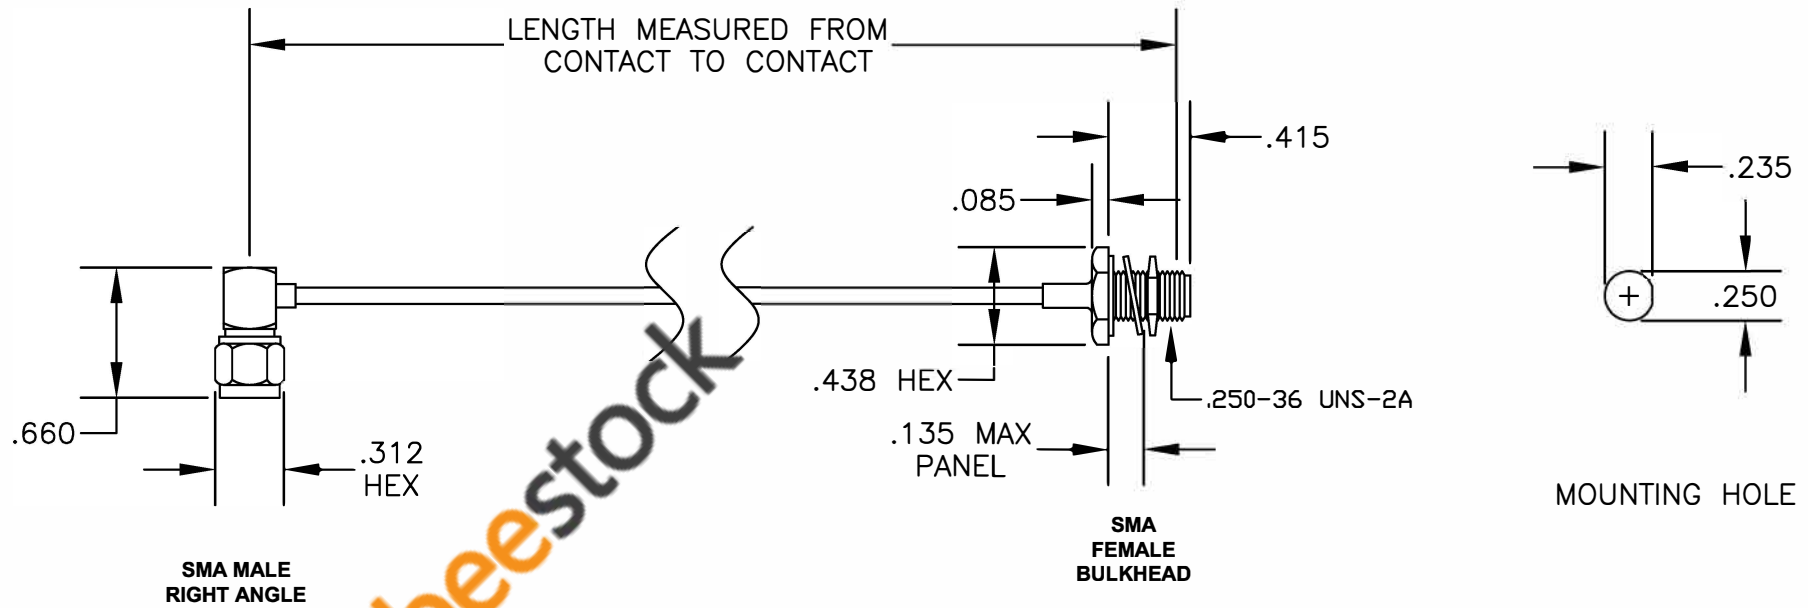

COMPONENTS	IMPEDANCE
SMA MALE RIGHT ANGLE	50 OHM
SMA FEMALE BULKHEAD	50 OHM

Standard Lengths	
-12	12"
-24	24"
-36	36"
-48	48"
-60	60"
-XXX	Custom Length in inches

ebeestock

**3TH FLOOR, BUILDING 1, YONGFU SCIENCE AND TECHNOLOGY CENTER INDUSTRIAL PARK, NANZHA DISTRICT 5, HUMEN, 523900, DONGGUAN, GUANGDONG, CHINA**  
 WEBSITE: [www.ebeestock.com](http://www.ebeestock.com)  
 EMAIL: [sales@ebeestock.com](mailto:sales@ebeestock.com)

**ET37243**      DES. CABLE ASSEMBLY, PE-SR405AL, SMA MALE RIGHT ANGLE TO SMA FEMALE BULKHEAD

SIZE A	FSCM NO. 53919	CAD FILE 042109	SCALE N/A	127
--------	----------------	-----------------	-----------	-----

- NOTES:**
- UNLESS OTHERWISE SPECIFIED ALL DIMENSIONS ARE NOMINAL.
  - ALL SPECIFICATIONS ARE SUBJECT TO CHANGE WITHOUT NOTICE AT ANY TIME.
  - DIMENSIONS ARE IN INCHES.
  - LENGTH TOLERANCE IS  $\pm 1.5\%$  OR  $\pm 3/8"$ , WHICHEVER IS GREATER.