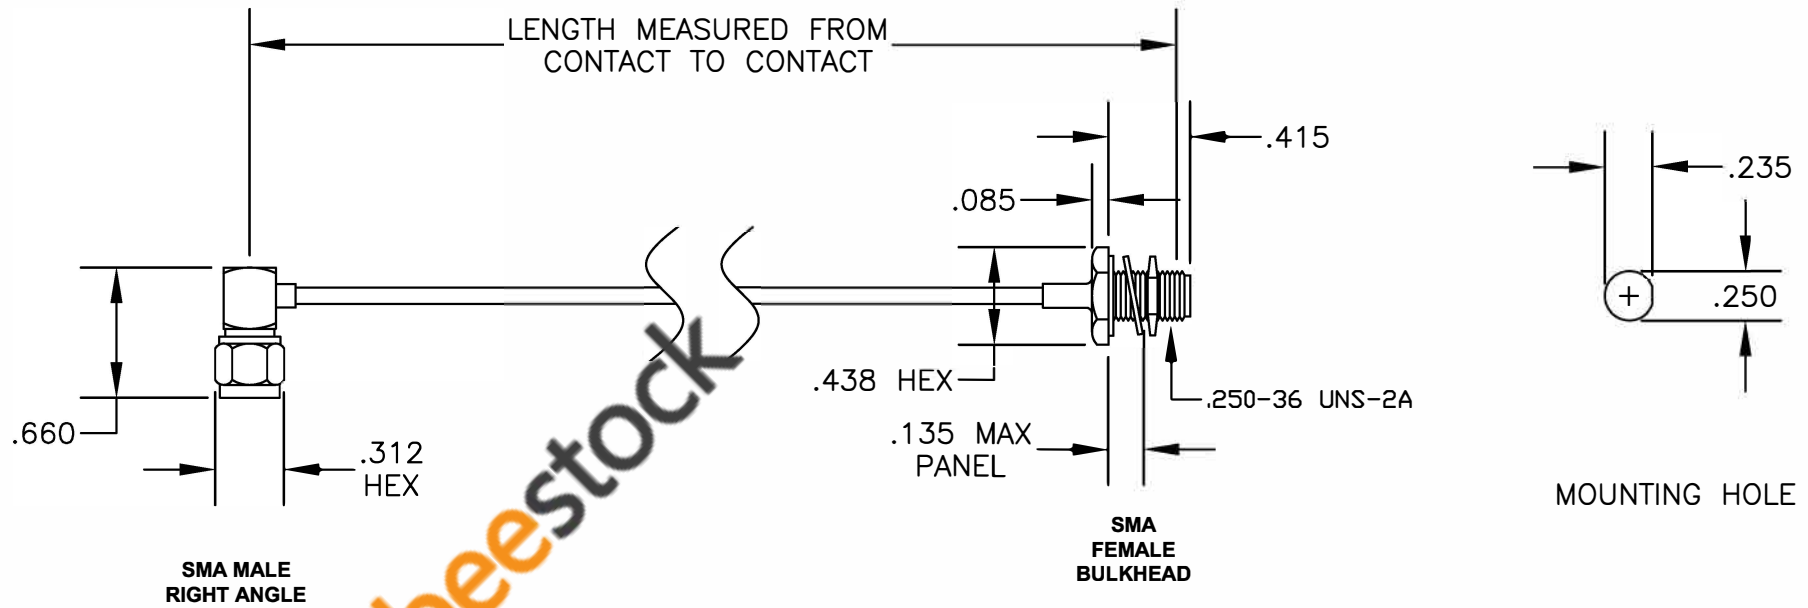

COMPONENTS	IMPEDANCE
SMA MALE RIGHT ANGLE	50 OHM
SMA FEMALE BULKHEAD	50 OHM

Standard Lengths	
-12	12"
-24	24"
-36	36"
-48	48"
-60	60"
-XXX	Custom Length in inches

ebeestock

8TH FLOOR, BUILDING 1, YONGFU SCIENCE AND TECHNOLOGY CENTER INDUSTRIAL PARK, NANZHA DISTRICT 5, HUMEN, 523900, DONGGUAN, GUANGDONG, CHINA
 WEBSITE: www.ebeestock.com
 EMAIL: sales@ebeestock.com

ET37250 DES. CABLE ASSEMBLY, PE-SR405AL, SMA MALE RIGHT ANGLE TO SMA FEMALE BULKHEAD

SIZE A	FSCM NO. 53919	CAD FILE 042109	SCALE N/A	127
--------	----------------	-----------------	-----------	-----

- NOTES:**
- UNLESS OTHERWISE SPECIFIED ALL DIMENSIONS ARE NOMINAL.
 - ALL SPECIFICATIONS ARE SUBJECT TO CHANGE WITHOUT NOTICE AT ANY TIME.
 - DIMENSIONS ARE IN INCHES.
 - LENGTH TOLERANCE IS $\pm 1.5\%$ OR $\pm 3/8"$, WHICHEVER IS GREATER.