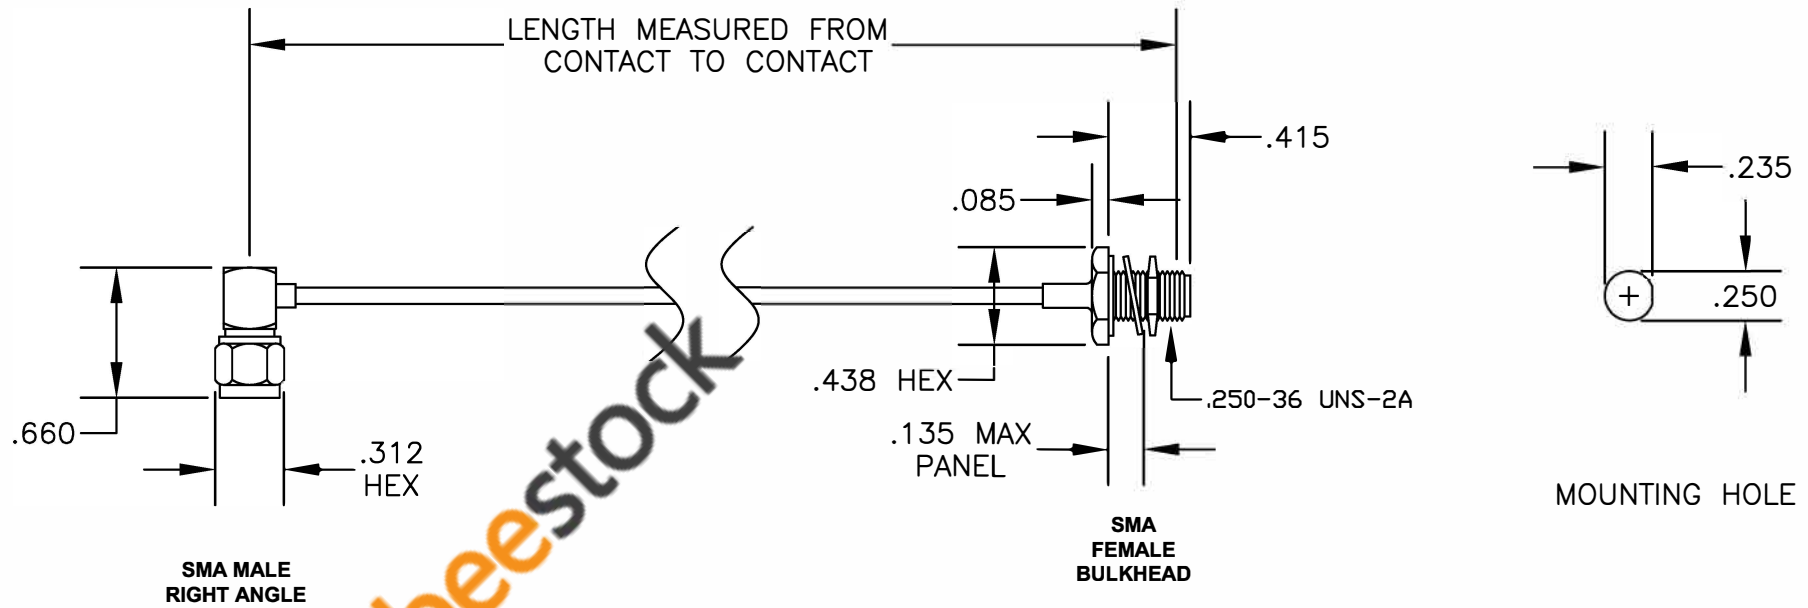

COMPONENTS	IMPEDANCE
SMA MALE RIGHT ANGLE	50 OHM
SMA FEMALE BULKHEAD	50 OHM

Standard Lengths	
-12	12"
-24	24"
-36	36"
-48	48"
-60	60"
-XXX	Custom Length in inches

8TH FLOOR, BUILDING 1, YONGFU SCIENCE AND TECHNOLOGY CENTER INDUSTRIAL PARK, NANZHA DISTRICT 5, HUMEN, 523900, DONGGUAN, GUANGDONG, CHINA
 WEBSITE: www.ebeestock.com
 EMAIL: sales@ebeestock.com

ET37253 DES. CABLE ASSEMBLY, PE-SR405AL, SMA MALE RIGHT ANGLE TO SMA FEMALE BULKHEAD

SIZE A	FSCM NO. 53919	CAD FILE 042109	SCALE N/A	127
--------	----------------	-----------------	-----------	-----

- NOTES:**
- UNLESS OTHERWISE SPECIFIED ALL DIMENSIONS ARE NOMINAL.
 - ALL SPECIFICATIONS ARE SUBJECT TO CHANGE WITHOUT NOTICE AT ANY TIME.
 - DIMENSIONS ARE IN INCHES.
 - LENGTH TOLERANCE IS $\pm 1.5\%$ OR $\pm 3/8"$, WHICHEVER IS GREATER.