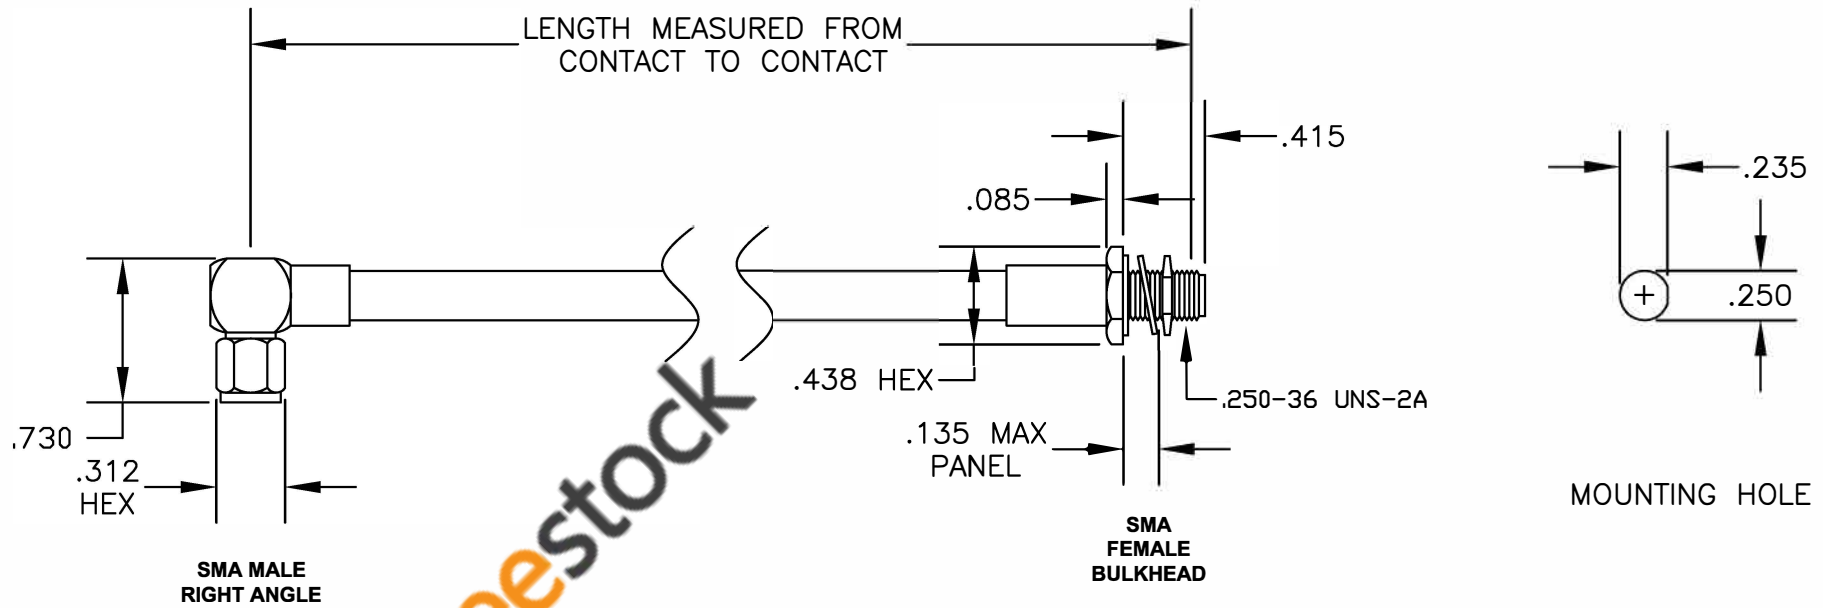

COMPONENTS	IMPEDANCE
SMA MALE RIGHT ANGLE	50 OHM
SMA FEMALE BULKHEAD	50 OHM

Standard Lengths	
-12	12"
-24	24"
-36	36"
-48	48"
-60	60"
-XXX	Custom Length in inches

**8TH FLOOR, BUILDING 1, YONGFU SCIENCE AND TECHNOLOGY CENTER INDUSTRIAL PARK, NANZHA DISTRICT 5, HUMEN, 523900, DONG GUAN, GUANGDONG, CHINA**  
 WEBSITE: [www.ebeestock.com](http://www.ebeestock.com)  
 EMAIL: [sales@ebeestock.com](mailto:sales@ebeestock.com)

**ET37271**

DES. CABLE ASSEMBLY, RG401/U, SMA MALE RIGHT ANGLE TO SMA FEMALE BULKHEAD

SIZE A	FSCM NO. 53919	CAD FILE 071607	SCALE N/A	127
--------	----------------	-----------------	-----------	-----

- NOTES:**
- UNLESS OTHERWISE SPECIFIED ALL DIMENSIONS ARE NOMINAL.
  - ALL SPECIFICATIONS ARE SUBJECT TO CHANGE WITHOUT NOTICE AT ANY TIME.
  - DIMENSIONS ARE IN INCHES.
  - LENGTH TOLERANCE IS  $\pm 1.5\%$  OR  $\pm 3/8"$ , WHICHEVER IS GREATER.