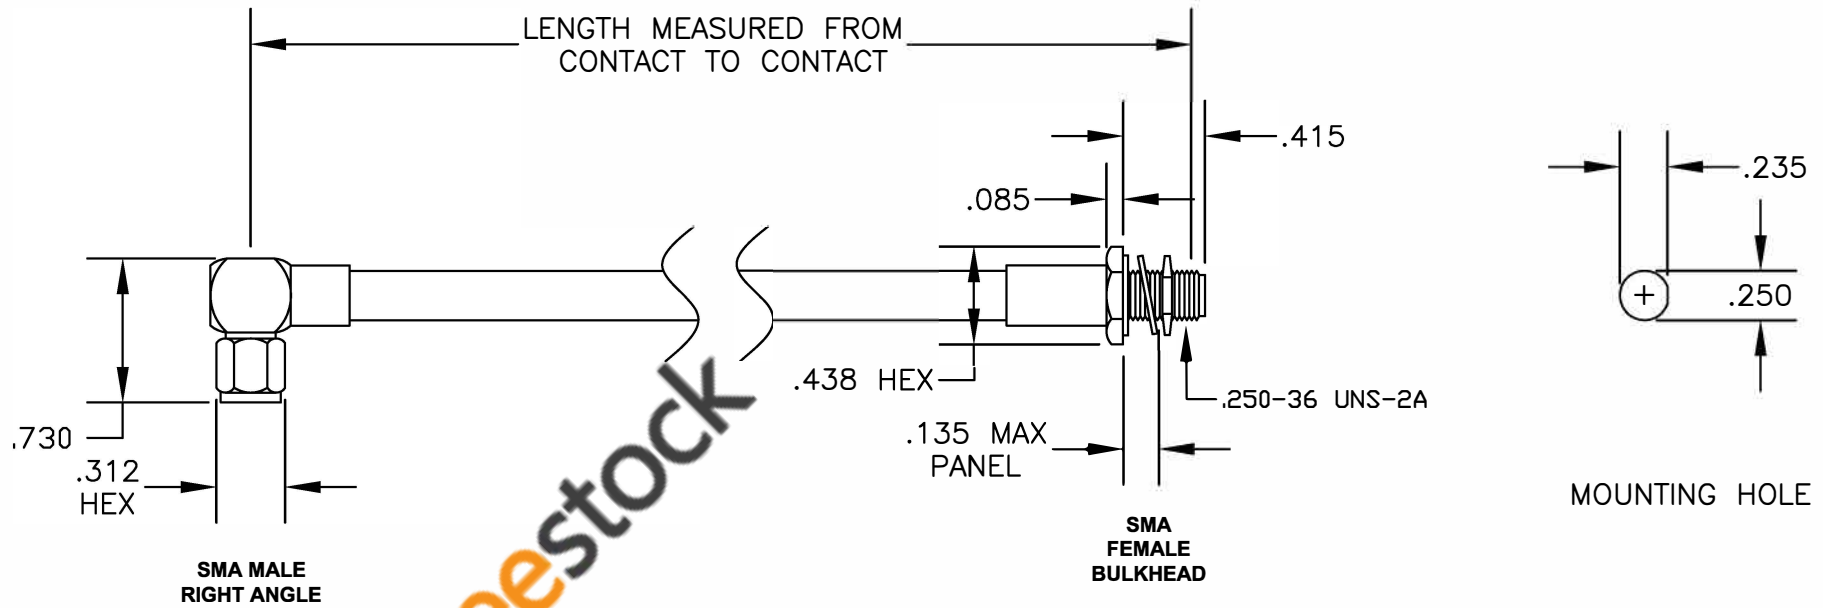

COMPONENTS	IMPEDANCE
SMA MALE RIGHT ANGLE	50 OHM
SMA FEMALE BULKHEAD	50 OHM

Standard Lengths	
-12	12"
-24	24"
-36	36"
-48	48"
-60	60"
-XXX	Custom Length in inches

**8TH FLOOR, BUILDING 1, YONGFU SCIENCE AND TECHNOLOGY CENTER INDUSTRIAL PARK, NANZHA DISTRICT 5, HUMEN, 523900, DONG GUAN, GUANGDONG, CHINA**  
 WEBSITE: [www.ebeestock.com](http://www.ebeestock.com)  
 EMAIL: [sales@ebeestock.com](mailto:sales@ebeestock.com)

---

**ET37272**
DES. CABLE ASSEMBLY, RG401/U, SMA MALE RIGHT ANGLE TO SMA FEMALE BULKHEAD

SIZE A	FSCM NO. 53919	CAD FILE 071607	SCALE N/A	127
--------	----------------	-----------------	-----------	-----

- NOTES:**
- UNLESS OTHERWISE SPECIFIED ALL DIMENSIONS ARE NOMINAL.
  - ALL SPECIFICATIONS ARE SUBJECT TO CHANGE WITHOUT NOTICE AT ANY TIME.
  - DIMENSIONS ARE IN INCHES.
  - LENGTH TOLERANCE IS  $\pm 1.5\%$  OR  $\pm 3/8"$ , WHICHEVER IS GREATER.